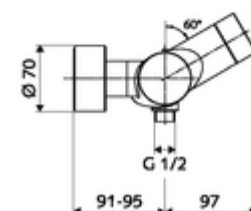

Article number: 00 216 06 99

Exposed shower tap VITUS VD -C-T / u Mixed water, ThermoProtect thermostat

Triggering via CVD-Touch electronics with automatic closing. Battery operation. Shower connection at bottom. Integrated SWS BE-F VITUS wireless bus extender for networking with the SWS water management system. Configurable via SCHELL Single Control SSC.