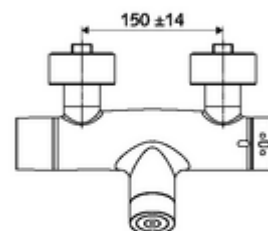

Scope of delivery

- Electronic self-closing exposed shower tap
 - ThermoProtect thermostat, conform to EN 1111, unlockable/lockable temperature lock at 38 °C, anti-scalding protection if cold water supply fails
 - CVD-Touch electronics, programmable, IP65 protection against low-pressure water jets
 - SWS BE-F VITUS wireless bus extender
 - 6 V solenoid valve with pre-filter
 - 6 V battery compartment (integrated)
- 4x AA alkaline battery 1.5 V
- 2 backflow preventers (EN 1717: EB-type)
- 2 S-connections and rosettes (depth-adjustable)

Technical data

- Setting options via SWS SSC
 - Actuation force (soft/medium/hard)
 - Manual programming (off/on)
 - Max. flow time (1-950 s)
 - Stagnation flush (off/1-1000 s, every 1-250 h after last flush/every 1-250 h)
 - Actuation timeout (off/1-255 s, timeout 1-2000 min)
- Setting options via manual programming
 - Max. flow time (4-120 s, 10 program stages)
 - Stagnation flush (off/20 s, every 24 h)
- Flow pressure: 1.0 - 5.0 bar
- Max. Resting pressure: 8 bar
- Max. operating temperature: 70 °C (80 °C for thermal disinfection)
- Material: Housing Brass, conform to German drinking water regulations
- Surface: Chrome
- Connection: 2x DN 15 G 1/2 AG
- Outlet: DN 15 G 1/2 AG (bottom)
- Certificates: PA-IX 28574/IB, Belgaqua
- Noise class: I
- Flow class: B

Delivery data

- Weight: 4,30 kg/Piece
- Packing unit: 1

Necessary associated articles

SWS Server

Article no: 00 500 00 99

Recommended associated articles

| | | |
|-----------------------------------|--------------------------|----|
| S-connecting with isolating valve | Article no: 23 775 00 99 | |
| Shower set 900 | Article no: 29 207 06 99 | or |
| Shower set 680 | Article no: 29 208 06 99 | or |
| | Article no: 29 239 00 99 | or |
| | Article no: 29 240 00 99 | or |
| SSC Bluetooth® module | Article no: 00 916 00 99 | |