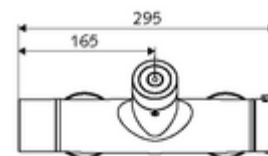

Article number: 00 216 06 99

Exposed shower tap VITUS VD -C-T / u Mixed water, ThermoProtect thermostat

Triggering via CVD-Touch electronics with automatic closing. Battery operation. Shower connection at bottom. Integrated SWS BE-F VITUS wireless bus extender for networking with the SWS water management system. Configurable via SCHELL Single Control SSC.

Scope of delivery

- Electronic self-closing exposed shower tap
  - ThermoProtect thermostat, conform to EN 1111, unlockable/lockable temperature lock at 38 °C, anti-scalding protection if cold water supply fails
  - CVD-Touch electronics, programmable, IP65 protection against low-pressure water jets
  - SWS BE-F VITUS wireless bus extender
  - 6 V solenoid valve with pre-filter
  - 6 V battery compartment (integrated)
- 4x AA alkaline battery 1.5 V
- 2 backflow preventers (EN 1717: EB-type)
- 2 S-connections and rosettes (depth-adjustable)

Technical data

- Setting options via SWS SSC
  - Actuation force (soft/medium/hard)
  - Manual programming (off/on)
  - Max. flow time (1-950 s)
  - Stagnation flush (off/1-1000 s, every 1-250 h after last flush/every 1-250 h)
  - Actuation timeout (off/1-255 s, timeout 1-2000 min)
- Setting options via manual programming
  - Max. flow time (4-120 s, 10 program stages)
  - Stagnation flush (off/20 s, every 24 h)
- Flow pressure: 1.0 - 5.0 bar
- Max. Resting pressure: 8 bar
- Max. operating temperature: 70 °C (80 °C for thermal disinfection)
- Material: Housing Brass, conform to German drinking water regulations
- Surface: Chrome
- Connection: 2x DN 15 G 1/2 AG
- Outlet: DN 15 G 1/2 AG (bottom)
- Certificates: PA-IX 28574/IB, Belgaqua
- Noise class: I
- Flow class: B

Delivery data

- Weight: 4,30 kg/Piece
- Packing unit: 1

Necessary associated articles

SWS Server

Article no: 00 500 00 99