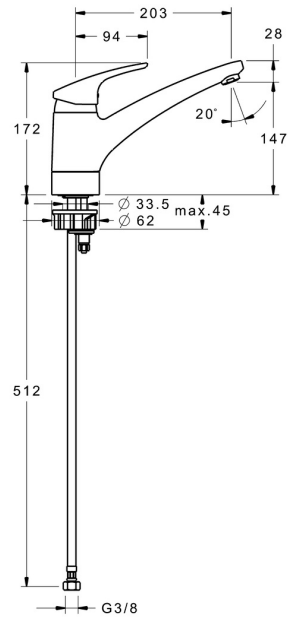

EAN: 4015474276543
static.hansa.com/01142283

Single-lever kitchen mixer, DN 15

- Kitchen
- Single-lever
- Deck mounted
- Chrome
- Swivel spout, Casted construction
- Standard aerator
- Hot/Cold symbols, Single operating lever/handle
- Limitation option for maximum temperature and flow-rate, Adjustable hot water stop (included, retrofittable)
- \varnothing 48 mm ceramic eco cartridge for flow and temperature control
- Flexible inlet pipes
- Inner body made of DZR brass, Surfaces in contact with drinking water contain less than 0.3% lead, Waterways without nickel coating, Rapid installation system

Technical data

Flow properties

Eco-flow at 3 bar	7.2 l/min
Flow-rate at 3 bar	12.0 l/min

Technical properties

DN-size (nominal dimension)	DN15
Hot water supply	max. +70°C
Working pressure	0.5-10 bar
Connection size	G3/8
Projection	203 mm
Backflow prevention (EN1717)	AA
Material	Brass

Spare parts

SP01142283

	Name	Code
1	Lever, L=93 mm	01880083
1.1	Screw, M5x8, SW2.5	59904755
1.2	Bushing	59904778
1.3	Symbol plug Grey	59912112
2	Covering cap	59912647
3	Fixing screw, M50x1, SW45	59904890
4	Cartridge, 4.8 eco	59904601
4.1	Hot water limiter	59904759
5.1	Sealing kit	59912646
5.2	Raising socket, 30 mm	59912710
5.3	Gasket, 37x48x3.5	59911422
5.5	Fixing plate	59904765
5.6	Screw, M8x1, SW13	59904766
5.7	Fixing set	59910749
5.9	Flexible pipe, L=500, G3/8-M10x1	59911767
5.11	Supporting plate	59910008
5.12	Fixing screw, M8x1, L=140	59912474
5.13	Gasket, 40.3x6	59911387
5.14	Gasket, 9.5x14.4x2	59912551
7	Spout	59912711
8	Aerator, M24x1 A (2011-)	59913740