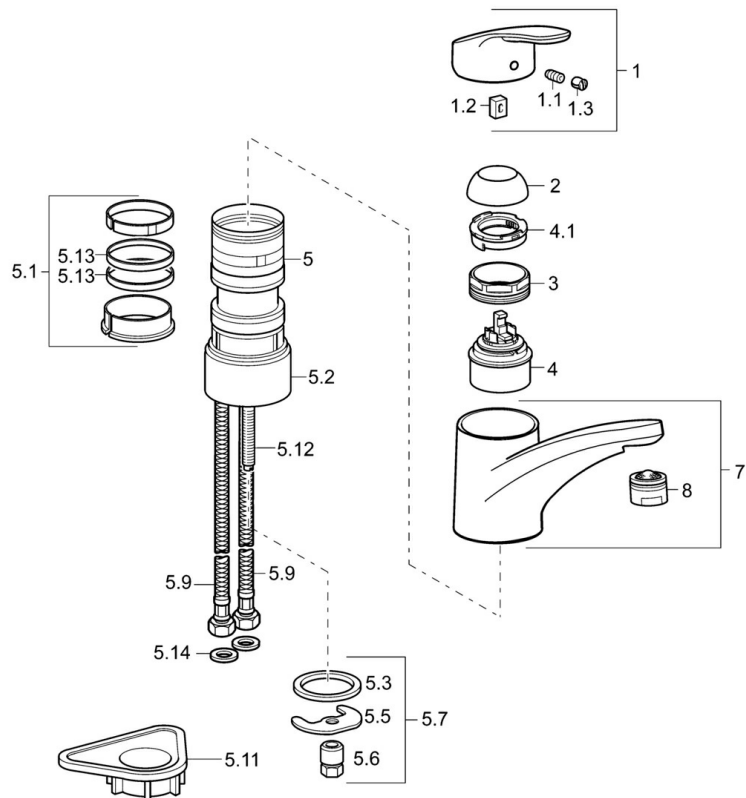

EAN: 4015474276543
static.hansa.com/01142283

Single-lever kitchen mixer, DN 15

- Kitchen
- Single-lever
- Deck mounted
- Chrome
- Swivel spout, Casted construction
- Standard aerator
- Hot/Cold symbols, Single operating lever/handle
- Limitation option for maximum temperature and flow-rate, Adjustable hot water stop (included, retrofittable)
- \varnothing 48 mm ceramic eco cartridge for flow and temperature control
- Flexible inlet pipes
- Inner body made of DZR brass, Surfaces in contact with drinking water contain less than 0.3% lead, Waterways without nickel coating, Rapid installation system

Technical data

Flow properties

Eco-flow at 3 bar	7.2 l/min
Flow-rate at 3 bar	12.0 l/min

Technical properties

DN-size (nominal dimension)	DN15
Hot water supply	max. +70°C
Working pressure	0.5-10 bar
Connection size	G3/8
Projection	203 mm
Backflow prevention (EN1717)	AA
Material	Brass

Spare parts

SP01142283

	Name	Code
1	Lever, L=93 mm	01880083
1.1	Screw, M5x8, SW2.5	59904755
1.2	Bushing	59904778
1.3	Symbol plug Grey	59912112
2	Covering cap	59912647
3	Fixing screw, M50x1, SW45	59904890
4	Cartridge, 4.8 eco	59904601
4.1	Hot water limiter	59904759
5.1	Sealing kit	59912646
5.2	Raising socket, 30 mm	59912710
5.3	Gasket, 37x48x3.5	59911422
5.5	Fixing plate	59904765
5.6	Screw, M8x1, SW13	59904766
5.7	Fixing set	59910749
5.9	Flexible pipe, L=500, G3/8-M10x1	59911767
5.11	Supporting plate	59910008
5.12	Fixing screw, M8x1, L=140	59912474
5.13	Gasket, 40.3x6	59911387
5.14	Gasket, 9.5x14.4x2	59912551
7	Spout	59912711
8	Aerator, M24x1 A (2011-)	59913740