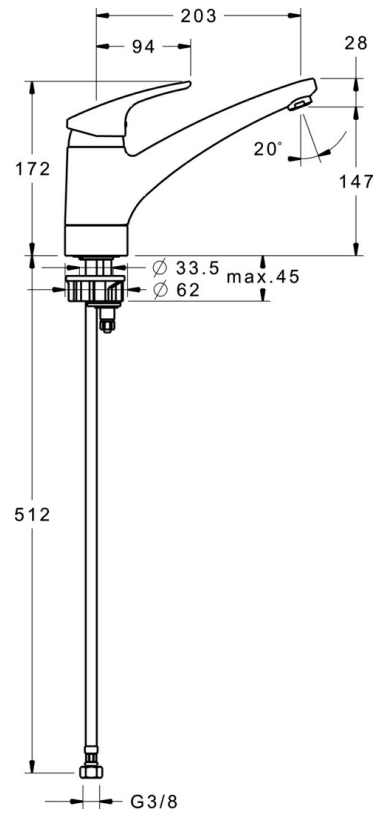

EAN: 4015474276543
static.hansa.com/01142283

Single-lever kitchen mixer, DN 15

- Kitchen
- Single-lever
- Deck mounted
- Chrome
- Swivel spout, Casted construction
- Standard aerator
- Hot/Cold symbols, Single operating lever/handle
- Limitation option for maximum temperature and flow-rate, Adjustable hot water stop (included, retrofittable)
- \varnothing 48 mm ceramic eco cartridge for flow and temperature control
- Flexible inlet pipes
- Inner body made of DZR brass, Surfaces in contact with drinking water contain less than 0.3% lead, Waterways without nickel coating, Rapid installation system

Technical data

Flow properties

Eco-flow at 3 bar	7.2 l/min
Flow-rate at 3 bar	12.0 l/min

Technical properties

DN-size (nominal dimension)	DN15
Hot water supply	max. +70°C
Working pressure	0.5-10 bar
Connection size	G3/8
Projection	203 mm
Backflow prevention (EN1717)	AA
Material	Brass

Spare parts

SP01142283

	Name	Code
1	Lever, L=93 mm	01880083
1.1	Screw, M5x8, SW2.5	59904755
1.2	Bushing	59904778
1.3	Symbol plug Grey	59912112
2	Covering cap	59912647
3	Fixing screw, M50x1, SW45	59904890
4	Cartridge, 4.8 eco	59904601
4.1	Hot water limiter	59904759
5.1	Sealing kit	59912646
5.2	Raising socket, 30 mm	59912710
5.3	Gasket, 37x48x3.5	59911422
5.5	Fixing plate	59904765
5.6	Screw, M8x1, SW13	59904766
5.7	Fixing set	59910749
5.9	Flexible pipe, L=500, G3/8-M10x1	59911767
5.11	Supporting plate	59910008
5.12	Fixing screw, M8x1, L=140	59912474
5.13	Gasket, 40.3x6	59911387
5.14	Gasket, 9.5x14.4x2	59912551
7	Spout	59912711
8	Aerator, M24x1 A (2011-)	59913740