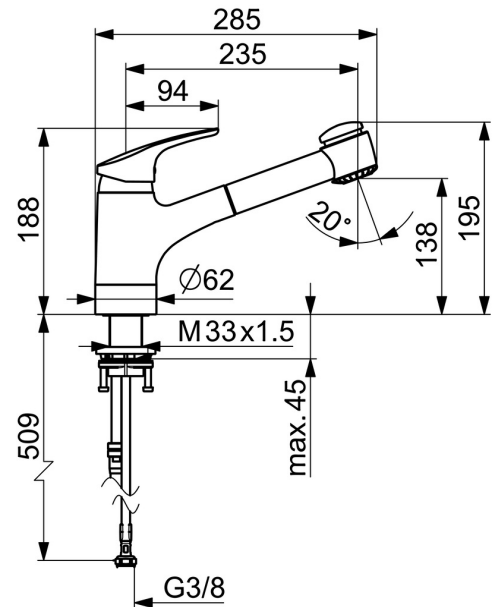

EAN: 4015474276628

[static.hansa.com/01382283](http://static.hansa.com/01382283)

- Kitchen
- Single-lever
- Deck mounted
- Chrome
- Swivel spout, Pull-out model, Casted construction
- Standard aerator
- Hot/Cold symbols, Single operating lever/handle
- Shower hose (1400 mm)
- Limitation option for maximum temperature and flow-rate, Adjustable hot water stop (included, retrofittable)
- $\varnothing$  48 mm ceramic cartridge for flow and temperature control, Non-return valve(s)
- Flexible inlet pipes
- Surfaces in contact with drinking water contain less than 0.3% lead, Inner body made of DZR brass, Waterways without nickel coating
- protected against back-flow in domestic use (according to DIN EN 1717)
- 2 spray functions

### Technical properties

DN-size (nominal dimension)	<b>DN15</b>
Hot water supply	<b>max. +70°C</b>
Working pressure	<b>0.5-10 bar</b>
Connection size	<b>G3/8</b>
Projection	<b>235 mm</b>
Backflow prevention (EN1717)	<b>EB</b>
Material	<b>Brass</b>

### SP01382283

	Name	Code
1	Lever, L=93 mm	01880083
1.1	Screw, M5x8, SW2.5	59904755
1.2	Bushing	59904778
1.3	Symbol plug Grey	59912112
2	Covering cap	59912647
3	Eye screw, M50x1, SW45	59904775
4	Cartridge, 4.8 eco	59904601
4.1	Hot water limiter	59904759
5.1	Fixing set	59913479
5.2	Sealing kit	59912646
5.3	Supporting plate	59910008
6	Spout Discontinued	59912721
6.1	Passing-through bushing	59912724
7	Pull-out spout	59912722
7.1	Non-return valve	59905714
7.2	Hand shower screen	59913878
7.3	Aerator, M22/M24 B	59905901
9	Hose, L=1400	59912720
9.2	Gasket ring, d 21x12x2	59912304
9.3	Retainer	59906600
10	Flexible pipe, L=600, G3/8-M10x1	59912719
10.1	Gasket, 9.5x14.4x2	59912551
10.2	Coupling pipe, M10x1, M14x1, L=230	59912718