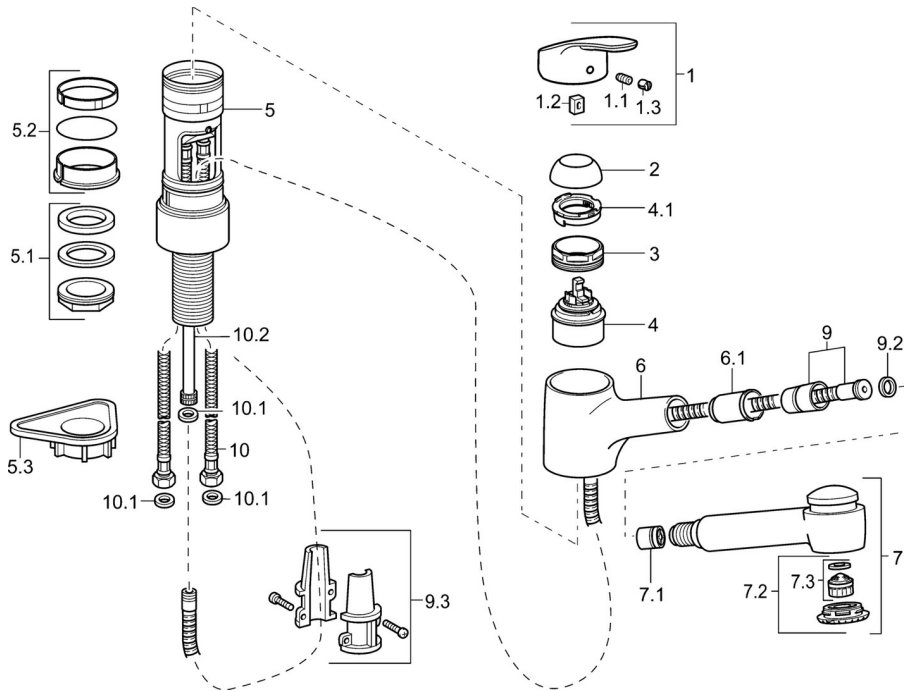

EAN: 4015474276628

[static.hansa.com/01382283](http://static.hansa.com/01382283)

- Kitchen
- Single-lever
- Deck mounted
- Chrome
- Swivel spout, Pull-out model, Casted construction
- Standard aerator
- Hot/Cold symbols, Single operating lever/handle
- Shower hose (1400 mm)
- Limitation option for maximum temperature and flow-rate, Adjustable hot water stop (included, retrofittable)
- $\varnothing$  48 mm ceramic cartridge for flow and temperature control, Non-return valve(s)
- Flexible inlet pipes
- Surfaces in contact with drinking water contain less than 0.3% lead, Inner body made of DZR brass, Waterways without nickel coating
- protected against back-flow in domestic use (according to DIN EN 1717)
- 2 spray functions

### Technical properties

DN-size (nominal dimension)	<b>DN15</b>
Hot water supply	<b>max. +70°C</b>
Working pressure	<b>0.5-10 bar</b>
Connection size	<b>G3/8</b>
Projection	<b>235 mm</b>
Backflow prevention (EN1717)	<b>EB</b>
Material	<b>Brass</b>

## Spare parts

### SP01382283

	Name	Code
1	Lever, L=93 mm	01880083
1.1	Screw, M5x8, SW2.5	59904755
1.2	Bushing	59904778
1.3	Symbol plug Grey	59912112
2	Covering cap	59912647
3	Eye screw, M50x1, SW45	59904775
4	Cartridge, 4.8 eco	59904601
4.1	Hot water limiter	59904759
5.1	Fixing set	59913479
5.2	Sealing kit	59912646
5.3	Supporting plate	59910008
6	Spout Discontinued	59912721
6.1	Passing-through bushing	59912724
7	Pull-out spout	59912722
7.1	Non-return valve	59905714
7.2	Hand shower screen	59913878
7.3	Aerator, M22/M24 B	59905901
9	Hose, L=1400	59912720
9.2	Gasket ring, d 21x12x2	59912304
9.3	Retainer	59906600
10	Flexible pipe, L=600, G3/8-M10x1	59912719
10.1	Gasket, 9.5x14.4x2	59912551
10.2	Coupling pipe, M10x1, M14x1, L=230	59912718