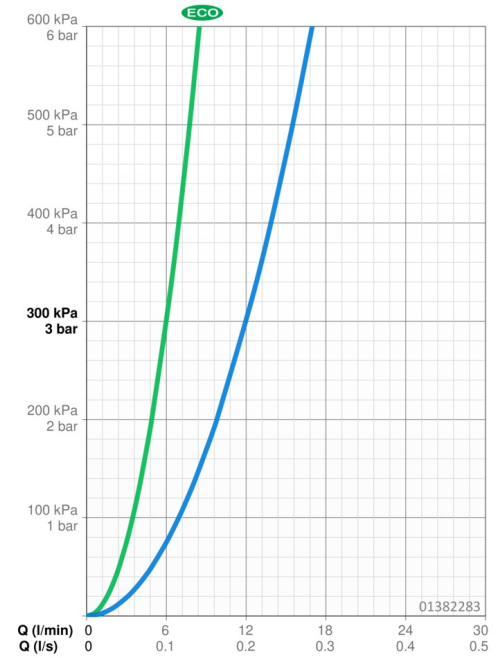

Technical data

Flow properties

Eco-flow at 3 bar	6.0 l/min
Flow-rate at 3 bar	12.0 l/min

Technical properties

DN-size (nominal dimension)	DN15
Hot water supply	max. +70°C
Working pressure	0.5-10 bar
Connection size	G3/8
Projection	235 mm
Backflow prevention (EN1717)	EB
Material	Brass

Regulations

EN standard	EN 817
Noise class	I (ISO 3822)

Approvals and Declarations

ABP	PA-IX 10131/IBO
Declaration of conformity	DoC
EPD	S-P-06396

Sustainability

EPD module A1 (kg CO2 eq.)	15,16
EPD module A2 (kg CO2 eq.)	0,72
EPD module A3 (kg CO2 eq.)	6,67
EPD module A1-A3 (kg CO2 eq.)	22,54
EPD module A4 (kg CO2 eq.)	0,45
EPD module B7 (kg CO2 eq.)	2364,00
EPD module C2 (kg CO2 eq.)	0,03
EPD module C3 (kg CO2 eq.)	0,04
EPD module C4 (kg CO2 eq.)	0,68
EPD module D (kg CO2 eq.)	-12,74