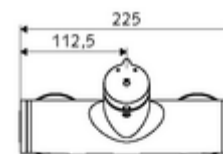

Article number: 01 611 06 99

Exposed shower tap VITUS VD -SC-M /u Mixed water

Manual actuation with automatic closing. Easy flow time adjustment. Shower connection at bottom.

Scope of delivery

- Self-closing exposed shower tap
 - SC-M self-closing button
 - Self-closing cartridge SC II with hot water restrictor
 - 2 backflow preventers (EN 1717: EB-type)
- 2 S-connections and rosettes (depth-adjustable)

Technical data

- Running time: 5 - 30 s
- Max. operating temperature: 70 °C (80 °C for thermal disinfection)
- Material: Housing Brass, conform to German drinking water regulations
- Surface: Chrome
- Connection: 2x DN 15 G 1/2 AG
- Outlet: DN 15 G 1/2 AG (bottom)
- Certificates: PA-IX 38241/IB, Belgaqua
- Noise class: I
- Flow class: B

Delivery data

- Weight: 3,76 kg/Piece
- Packing unit: 1

Recommended associated articles

S-connecting with isolating valve	Article no: 23 775 00 99	
Shower set 900	Article no: 29 207 06 99	or
Shower set 680	Article no: 29 208 06 99	or
	Article no: 29 239 00 99	or
	Article no: 29 240 00 99	or