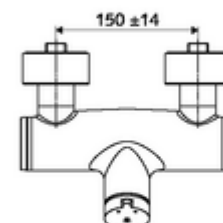

Article number: 01 611 06 99

Exposed shower tap VITUS VD -SC-M /u Mixed water

Manual actuation with automatic closing. Easy flow time adjustment. Shower connection at bottom.

Scope of delivery

- Self-closing exposed shower tap
 - SC-M self-closing button
 - Self-closing cartridge SC II with hot water restrictor
 - 2 backflow preventers (EN 1717: EB-type)
- 2 S-connections and rosettes (depth-adjustable)

Technical data

- Running time: 5 - 30 s
- Max. operating temperature: 70 °C (80 °C for thermal disinfection)
- Material: Housing Brass, conform to German drinking water regulations
- Surface: Chrome
- Connection: 2x DN 15 G 1/2 AG
- Outlet: DN 15 G 1/2 AG (bottom)
- Certificates: PA-IX 38241/IB, Belgaqua
- Noise class: I
- Flow class: B

Delivery data

- Weight: 3,76 kg/Piece
- Packing unit: 1

Recommended associated articles

S-connecting with isolating valve	Article no: 23 775 00 99	
Shower set 900	Article no: 29 207 06 99	or
Shower set 680	Article no: 29 208 06 99	or
	Article no: 29 239 00 99	or
	Article no: 29 240 00 99	or