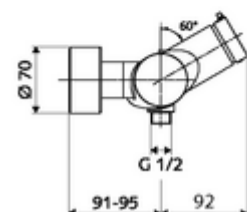

Article number: 01 611 06 99

Exposed shower tap VITUS VD -SC-M /u Mixed water

Manual actuation with automatic closing. Easy flow time adjustment. Shower connection at bottom.

Scope of delivery

- Self-closing exposed shower tap
 - SC-M self-closing button
 - Self-closing cartridge SC II with hot water restrictor
 - 2 backflow preventers (EN 1717: EB-type)
- 2 S-connections and rosettes (depth-adjustable)

Technical data

- Running time: 5 - 30 s
- Max. operating temperature: 70 °C (80 °C for thermal disinfection)
- Material: Housing Brass, conform to German drinking water regulations
- Surface: Chrome
- Connection: 2x DN 15 G 1/2 AG
- Outlet: DN 15 G 1/2 AG (bottom)
- Certificates: PA-IX 38241/IB, Belgaqua
- Noise class: I
- Flow class: B

Delivery data

- Weight: 3,76 kg/Piece
- Packing unit: 1

Recommended associated articles

S-connecting with isolating valve	Article no: 23 775 00 99	
Shower set 900	Article no: 29 207 06 99	or
Shower set 680	Article no: 29 208 06 99	or
	Article no: 29 239 00 99	or
	Article no: 29 240 00 99	or