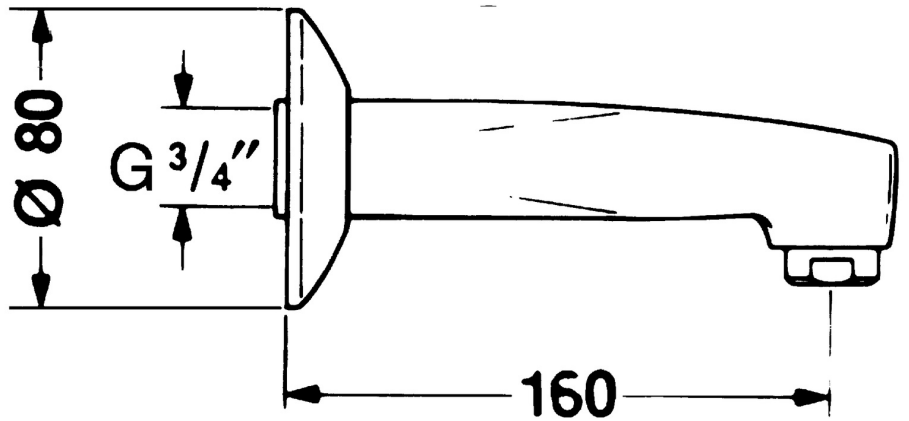

EAN: 4015474520226
static.hansa.com/059821000050

- Bathtub & Shower
- Accessories
- Wall mounted
- Chrome
- Fixed spout, Casted construction
- Standard aerator
- Round rosette

Technical data

Technical properties

DN-size (nominal dimension)	DN20
Connection size	G3/4
Projection	160 mm
Material	Brass

Spare parts

SP059821000050

	Name	Code
N.I.	Cover flange Discontinued	59902008
N.I.	Aerator, M28x1 C	59902088