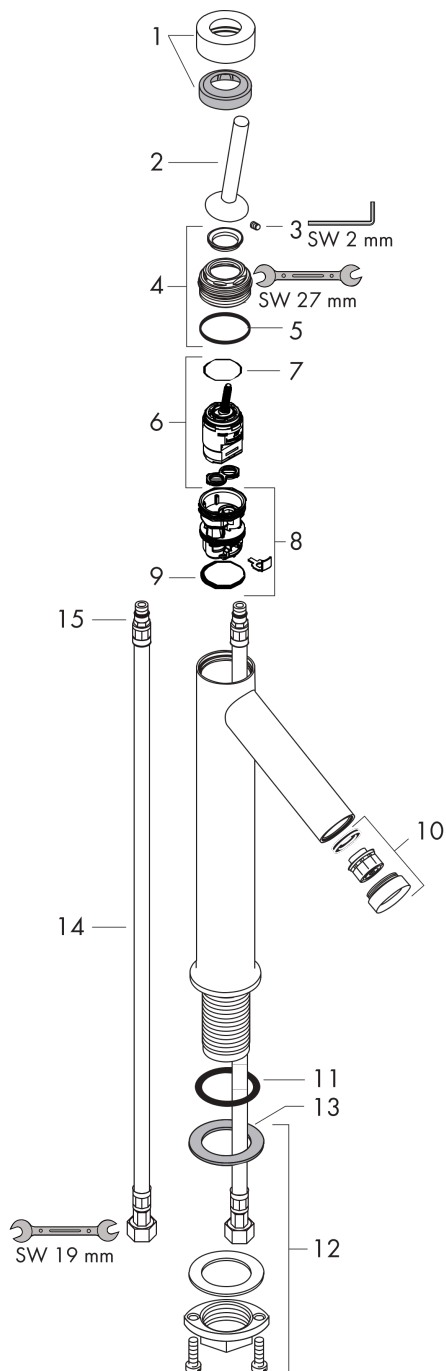

AXOR Starck
Single lever basin mixer 250 with pin handle for wash bowls with waste set
 Finish: **Chrome** Article Number: **10129000**

product features

- consists of: single lever basin mixer, waste set
- ComfortZone: 250
- projection: 112 mm
- spout height: 250 mm
- handle variant: pin handle
- spray type: normal spray
- maximum flow rate at 3 bar: 5 l/min
- ceramic cartridge
- suitable for continuous flow water heaters
- non-closing waste set
- connection type: G 3/8 hose connections
- connection dimension: DN15
- EU taxonomy: max. 6 l/min - Substantial Contribution (SC) possible

Technology

Product image

Scale drawing

AXOR Starck
Single lever basin mixer 250 with pin handle for wash bowls with waste set
Finish: **Chrome** Article Number: **10129000**

Flowchart

AXOR Starck
Single lever basin mixer 250 with pin handle for wash bowls with waste set
Finish: **Chrome** Article Number: **10129000**

Exploded Drawing

Year of production: >08/12

AXOR Starck
Single lever basin mixer 250 with pin handle for wash bowls with waste set
 Finish: **Chrome** Article Number: **10129000**

Spare part list

Year of production: >08/12

Pos.		Article Number	PC	PU
1	flange	97155000	9	1
2	handle	10092000	12	1
3	hollow set screw M4x6	97767000	1	1
4	nut	97157000	6	1
5	O-Ring 30x2	98186000	1	1
6	cartridge, assy	96339000	12	1
7	O-ring 21,95x1,78	95169000	1	1
8	adapter for cartridge	95289000	7	1
10	aerator M24x1 (5 l/min)	95379000	9	1
11	O-ring 34x4	98155000	1	1
9	O-ring 26x2	98147000	1	1
12	fixing set (Ø 32)	13961000	7	1
13	lever collar	97548000	1	1
14	connection hose 900 mm M8x0,75 G3/8	96316000	9	1
15	O-ring 7x1,5	98422000	1	1
a	waste	50001000	98	1
b	fixation extension 35 mm	13898000	12	1
c	service tool for disassembling the handle	92124000	15	1