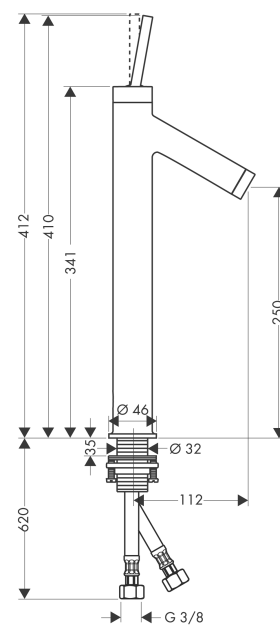

AXOR Starck
Single lever basin mixer 250 with pin handle for wash bowls with waste set
 Finish: **Chrome** Article Number: **10129000**

product features

- consists of: single lever basin mixer, waste set
- ComfortZone: 250
- projection: 112 mm
- spout height: 250 mm
- handle variant: pin handle
- spray type: normal spray
- maximum flow rate at 3 bar: 5 l/min
- ceramic cartridge
- suitable for continuous flow water heaters
- non-closing waste set
- connection type: G 3/8 hose connections
- connection dimension: DN15
- EU taxonomy: max. 6 l/min - Substantial Contribution (SC) possible

Technology

Product image

Scale drawing

AXOR Starck
Single lever basin mixer 250 with pin handle for wash bowls with waste set
Finish: **Chrome** Article Number: **10129000**

Flowchart

AXOR Starck
Single lever basin mixer 250 with pin handle for wash bowls with waste set
Finish: **Chrome** Article Number: **10129000**

Exploded Drawing

Year of production: >08/12

AXOR Starck
Single lever basin mixer 250 with pin handle for wash bowls with waste set
 Finish: **Chrome** Article Number: **10129000**

Spare part list

Year of production: >08/12

Pos.		Article Number	PC	PU
1	flange	97155000	9	1
2	handle	10092000	12	1
3	hollow set screw M4x6	97767000	1	1
4	nut	97157000	6	1
5	O-Ring 30x2	98186000	1	1
6	cartridge, assy	96339000	12	1
7	O-ring 21,95x1,78	95169000	1	1
8	adapter for cartridge	95289000	7	1
10	aerator M24x1 (5 l/min)	95379000	9	1
11	O-ring 34x4	98155000	1	1
9	O-ring 26x2	98147000	1	1
12	fixing set (Ø 32)	13961000	7	1
13	lever collar	97548000	1	1
14	connection hose 900 mm M8x0,75 G3/8	96316000	9	1
15	O-ring 7x1,5	98422000	1	1
a	waste	50001000	98	1
b	fixation extension 35 mm	13898000	12	1
c	service tool for disassembling the handle	92124000	15	1