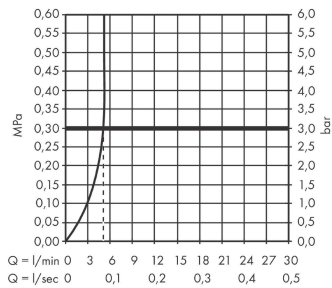

AXOR Starck
Single lever basin mixer 250 with pin handle for wash bowls with waste set
 Finish: **Chrome** Article Number: **10129000**

product features

- consists of: single lever basin mixer, waste set
- ComfortZone: 250
- projection: 112 mm
- spout height: 250 mm
- handle variant: pin handle
- spray type: normal spray
- maximum flow rate at 3 bar: 5 l/min
- ceramic cartridge
- suitable for continuous flow water heaters
- non-closing waste set
- connection type: G 3/8 hose connections
- connection dimension: DN15
- EU taxonomy: max. 6 l/min - Substantial Contribution (SC) possible

Technology

Product image

Scale drawing

AXOR Starck
Single lever basin mixer 250 with pin handle for wash bowls with waste set
Finish: **Chrome** Article Number: **10129000**

Flowchart

AXOR Starck
Single lever basin mixer 250 with pin handle for wash bowls with waste set
Finish: **Chrome** Article Number: **10129000**