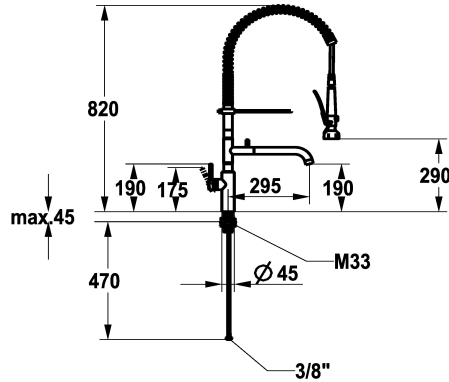

KWC BISTRO E Lever mixer – Kitchen

Modell-Linie: BISTRO E | 10.581.144.700FL
Taps | Dishwashing

KWC-No.

125696
stainless steel, A 295, flexible connection hoses

- * Lever mixer
- * Suspension spring
- * TouchProtect - anti-scald protection thanks to the "double skin" principle
- * Intrinsicly safe against backflow and cross flow
- * Swivel spout
 - Neoperl® Caché® laminar
- * Pre-rinse spray
 - with integrated delayed closing device to minimize water hammer with valve maintenance unit for cleaning
 - SprayLock - lockable jet spray

- PowerClean - needle spray mode
- 2 jet types
- * OptimalSpace - ample space for washing or working
- * KWC cartridge M 35 S
 - with ceramic discs
 - flow rate and temperature continuously variable
- * Flexible connection hoses 3/8"
- * QuickInstallation - Fastening via threaded connection with locking screws
- * Mounting hole size ø35 mm

NEW

Technical Data

Flow rate
Flow rate normal spray
Spray: Flow rate
Connection
Spout
Handling
Kitchen_spray
Color code
Installation_type
Faucet_typ
Dimension Height
G_Acoustic_group
G_Acoustic_group_Shower_outlet
Projection_A
Energy Label
Dimension Water outlet
material

KWC BISTRO E
Lever mixer – Kitchen

Modell-Linie: BISTRO E | 10.581.144.700FL
Taps | Dishwashing

Service key Neoperl © Caché ©, STD,
24 mm, grey

635231
Z.635.231
