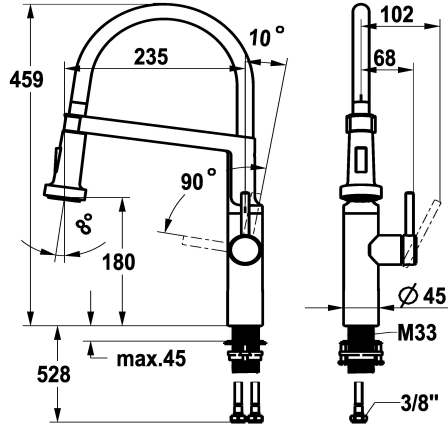

### KWC-No.

**125694**  
stainless steel, A 235, flexible connection hoses

- \* Lever mixer
- \* HighFlex patented spring hose technology
- \* Lever installation only possible on the right side
- Child safety: cold water flow in lever position towards the front
- \* TouchProtect - anti-scald protection thanks to the "double skin" principle
- \* Spray
  - SprayClean - easy to clean and actively prevents limescale buildup
  - Neoperl® Caché® SSR, swivelling jet regulator
  - PowerClean - needle spray mode, with automatic diverter reset

- \* EasyLock - a pull-out spray that easily slides back into place
- \* Swivel spout 360°
- \* OptimalSpace - ample space for washing or working
- \* KWC cartridge M 35 S
  - with ceramic discs
  - flow rate and temperature continuously variable
- \* Flexible connection hoses 3/8"
- \* QuickInstallation - Fastening via threaded connection with locking screws
- \* Mounting hole size ø35 mm

### Technical Data

|                        |                           |
|------------------------|---------------------------|
| Flow rate              | 8 l/min (3 bar)           |
| Spray: Flow rate       | 6.4 l/min (3 bar)         |
| Connection             | Flexible connection hoses |
| Spout                  | swivel                    |
| Handling               | side lever                |
| Kitchen_spray          | Diverter spray            |
| Color code             | stainless steel           |
| Installation_type      | Pillar installation       |
| Faucet_typ             | Lever mixer               |
| Design                 | J-Spout                   |
| Dimension Height       | 459                       |
| G_Acoustic group       | I                         |
| Projection_A           | A 235                     |
| Energy Label           | A                         |
| Dimension Water outlet | 180                       |
| material               | stainless steel           |