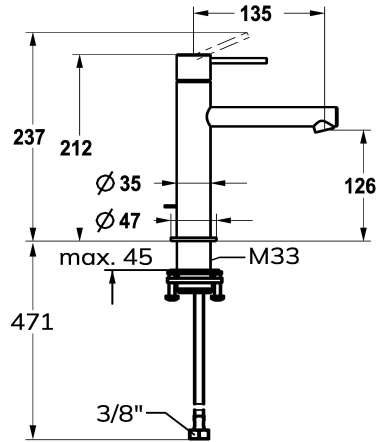

KWC ONO E Lever mixer – Washbasin

Modell-Linie: ONO E | 12.578.052.000FL
Taps | Manual taps

KWC-No.

125620
chromeline, A135, flexible connection hoses, without pop-up valve

125621
stainless steel, A135, flexible connection hoses, without pop-up valve

Color_code

chrome

stainless steel

NEW

- with ceramic discs
- flow rate and temperature continuously variable
- * Flexible connection hoses 3/8"
- * QuickInstallation - Fastening via threaded connection with locking screws
- * Mounting hole size ø35 mm

Technical Data

Pop-up_valve	2
Connection	Thermosatic
Spout	Shut-off valve
Handling	Shut-off valve
Color_code	chrome
Installation type	Shut-off valve
Faucet_typ	Lever mixer
Measure Height	237
Projection_A	A 135

2
Thermosatic
Shut-off valve
Shut-off valve
chrome
Shut-off valve
Lever mixer
237
A 135

Spare Parts

KWC ONO E
Lever mixer – Washbasin

Modell-Linie: ONO E | 12.578.052.000FL
Taps | Manual taps

Cartridge S 25