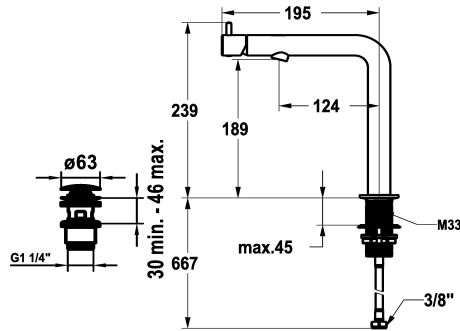

KWC ONO E Lever mixer – Washbasin

Modell-Linie: ONO E | 12.578.671.000FL
Taps | Manual taps

KWC-No.

125628
chromeline, A125, flexible connection hoses, with Push Open

125629
stainless steel, A125, flexible connection hoses, with Push Open

- * Lever mixer
- * Made of stainless steel
- * EcoProtect - water-saving device
- * Swivel spout fixe, extensible to 120°
- Neoperl® Perlator® SJR, swivelling jet regulator
- * OptimalSpace - ample space for washing or working
- * KWC cartridge S 25
- with ceramic discs

Color_code

chrome

stainless steel

- flow rate and temperature continuously variable
- * Flexible connection hoses 3/8"
- * QuickInstallation - Fastening via threaded connection with locking screws
- * Mounting hole size ø35 mm
- * Scope of delivery:
- KWC pop-up valve Push Open steel Z.540.049.000

NEW

Technical Data

Pop-up_valve	3
Connection	Thermosatic
Spout	Shut-off valve
Handling	3
Color_code	chrome
Installation type	Shut-off valve
Faucet_typ	Lever mixer
Design	3
Measure Height	239
Projection_A	A 125