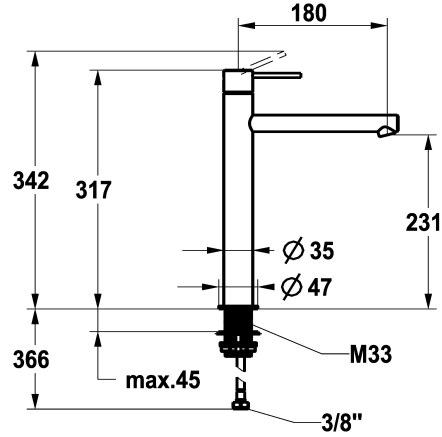

KWC ONO E Lever mixer – Washbasin

Modell-Linie: ONO E | 12.578.093.000FL
Taps | Manual taps

KWC-No.

125622
chromeline, A180, flexible connection hoses, without pop-up valve

125623
stainless steel, A180, flexible connection hoses, without pop-up valve

Color_code

chrome

stainless steel

NEW

- with ceramic discs
- flow rate and temperature continuously variable
- * Flexible connection hoses 3/8"
- * QuickInstallation - Fastening via threaded connection with locking screws
- * Mounting hole size ø35 mm

Technical Data

Pop-up_valve	2
Connection	Thermosatic
Spout	Shut-off valve
Handling	Shut-off valve
Color_code	chrome
Installation type	Shut-off valve
Faucet_typ	Lever mixer
Measure Height	342
Projection_A	A 180

KWC ONO E
Lever mixer – Washbasin

Modell-Linie: ONO E | 12.578.093.000FL
Taps | Manual taps

Cartridge S 25

538711
Z.536.032

Service key Neoperl © Caché ©, TJ, 18 mm, green

634729
CACHETJ
