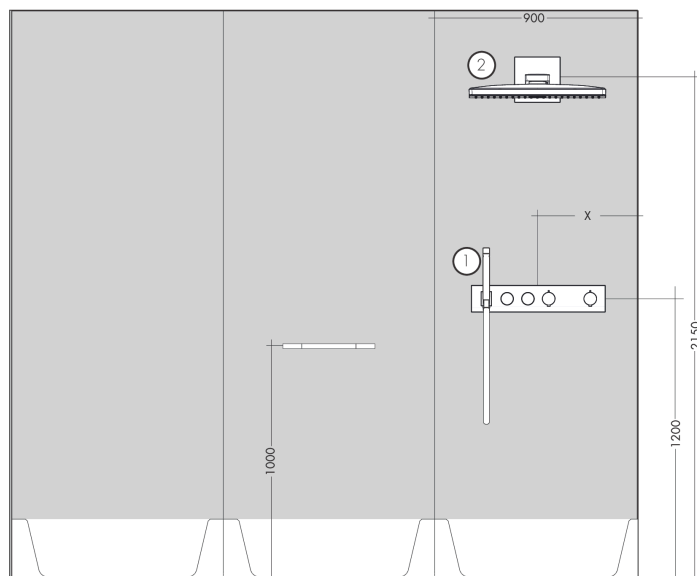

AXOR ShowerSolutions

Thermostatic module Select 460/90 for concealed installation for 2 functions

Finish: **Chrome** Article Number: **18355000**

product features

- consists of: thermostatic module, shower holder
- 2 functions
- simultaneous use of several outlets
- Select push-button on/off control for 2 outlets
- depending on volume flow and installation situation approx. 50% flow rate reduction and integrated shut off function
- thermostat cartridge, Start/stop valve to operate the functions
- maximum flow rate at 3 bar: 26 l/min
- min. operating pressure: 1 bar
- max. operating pressure: 10 bar
- Safety stop at 40 °C
- temperature limitation adjustable
- for shower hoses with a conical nut
- connection type: basic set
- thermostat is delivered with buttons Rain large and hand shower

Technology

Certificates / Sustainability

Product image

Scale drawing

AXOR ShowerSolutions
Thermostatic module Select 460/90 for concealed installation for 2 functions
 Finish: **Chrome** Article Number: **18355000**

Installation examples

AXOR ShowerSolutions
Thermostatic module Select 460/90 for concealed installation for 2 functions
 Finish: **Chrome** Article Number: **18355000**

Exploded Drawing

Year of production: >11/22