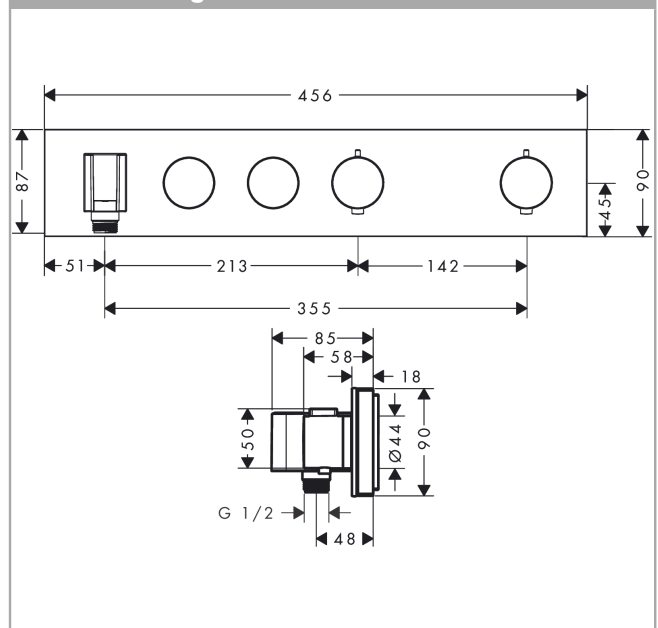

AXOR ShowerSolutions

Thermostatic module Select 460/90 for concealed installation for 2 functions

Finish: **Chrome** Article Number: **18355000**

product features

- consists of: thermostatic module, shower holder
- 2 functions
- simultaneous use of several outlets
- Select push-button on/off control for 2 outlets
- depending on volume flow and installation situation approx. 50% flow rate reduction and integrated shut off function
- thermostat cartridge, Start/stop valve to operate the functions
- maximum flow rate at 3 bar: 26 l/min
- min. operating pressure: 1 bar
- max. operating pressure: 10 bar
- Safety stop at 40 °C
- temperature limitation adjustable
- for shower hoses with a conical nut
- connection type: basic set
- thermostat is delivered with buttons Rain large and hand shower

Technology

Certificates / Sustainability

Product image

Scale drawing

AXOR ShowerSolutions
Thermostatic module Select 460/90 for concealed installation for 2 functions
 Finish: **Chrome** Article Number: **18355000**

Installation examples

AXOR ShowerSolutions
Thermostatic module Select 460/90 for concealed installation for 2 functions
 Finish: **Chrome** Article Number: **18355000**

Exploded Drawing

Year of production: >11/22