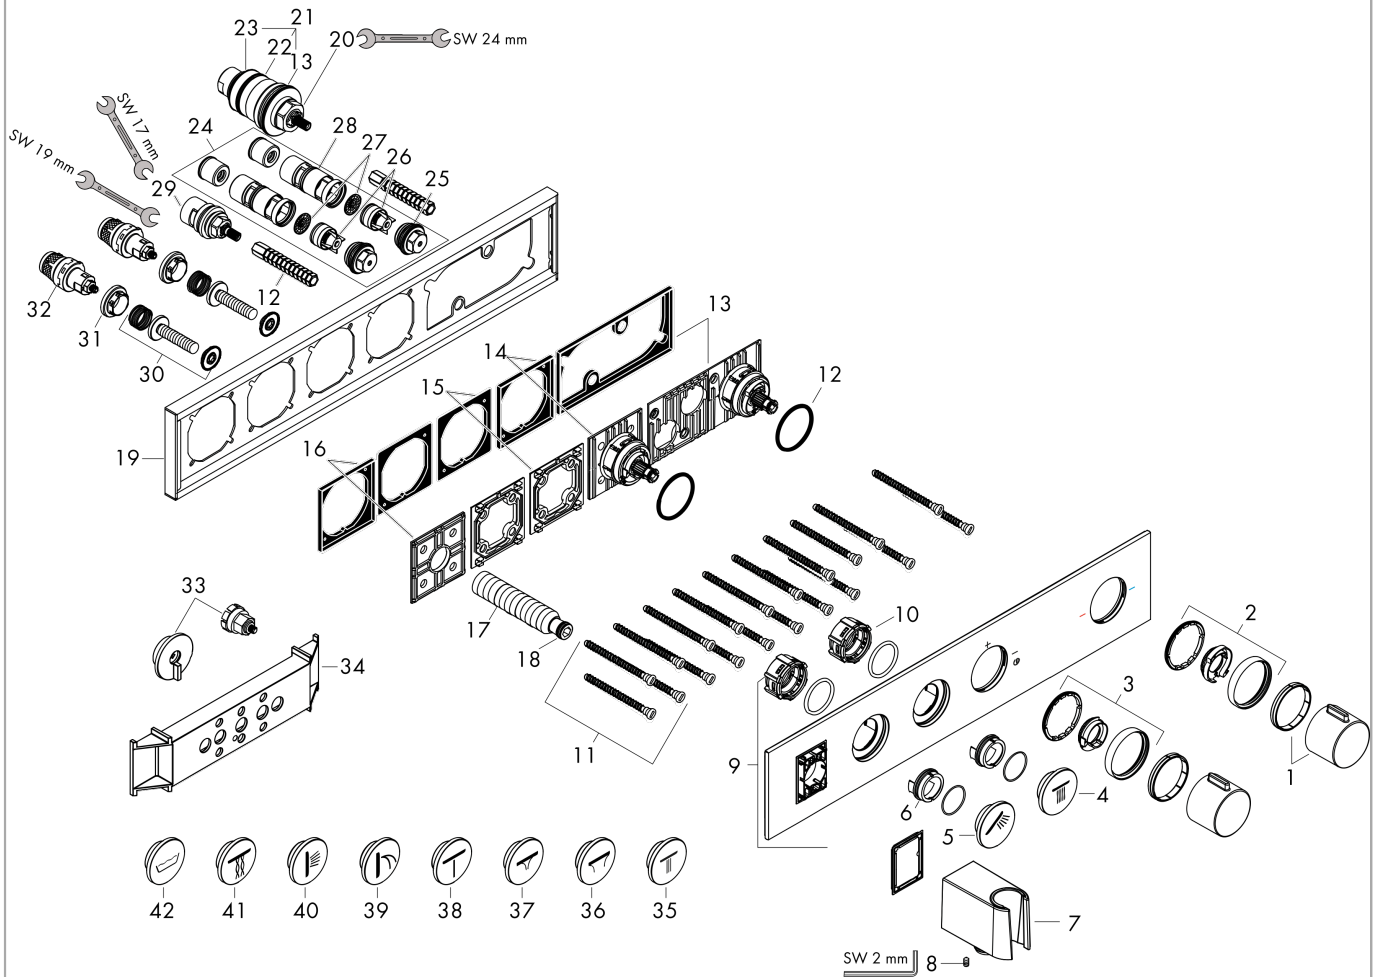

Installation examples

AXOR ShowerSolutions
Thermostatic module Select 460/90 for concealed installation for 2 functions
 Finish: **Chrome** Article Number: **18355000**

Exploded Drawing

Year of production: >11/22

AXOR ShowerSolutions

Thermostatic module Select 460/90 for concealed installation for 2 functions

Finish: **Chrome** Article Number: **18355000**

Spare part list

Year of production: >11/22

Pos.		Article Number	PC	PU
1	handle	93313000	12	1
2	safety set	93337000	8	1
3	safety set	93338000	7	1
4	symbol head shower	93308000	11	1
5	symbol handshower	93307000	11	1
6	adapter for symbol	93398000	3	1
7	shower holder, assy	94695000	12	1
8	hollow set screw M4x8	97669000	1	1
9	cover	93322000	21	1
10	Select-adapter	94806000	3	1
11	mounting kit	93102000	7	1
12	O-ring 38x2,5	98198000	2	1
13	adapter for handle	93109000	7	1
14	adapter for handle	93315000	10	1
15	support element	93330000	8	1
16	support element	93314000	7	1
17	connecting thread G½	93830000	10	1
18	O-ring 11x2	98127000	1	1
19	escutcheon	93326000	20	1
20	thermostat cartridge	96633000	15	1
21	sealing set	96636000	10	1
22	O-ring 34x2	98383000	2	1
23	O-ring 26x2	98147000	1	1
24	service unit	93406000	13	1
25	O-ring 20x2	98165000	1	1
26	non return valve	96655000	4	1
27	filter	97367000	3	1
28	O-ring 20x1,5	98197000	1	1
29	shut off unit	98536000	12	1
30	Select-adapter	93103000	7	1
31	nut	98368000	4	1
32	shut off unit	95758000	14	1
33	fit-up aid	93487000	5	1
34	fit-up aid	92540000	98	1