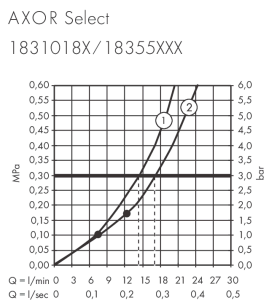

AXOR ShowerSolutions
Thermostatic module Select 460/90 for concealed installation for 2 functions
Finish: **Chrome** Article Number: **18355000**

Installation examples