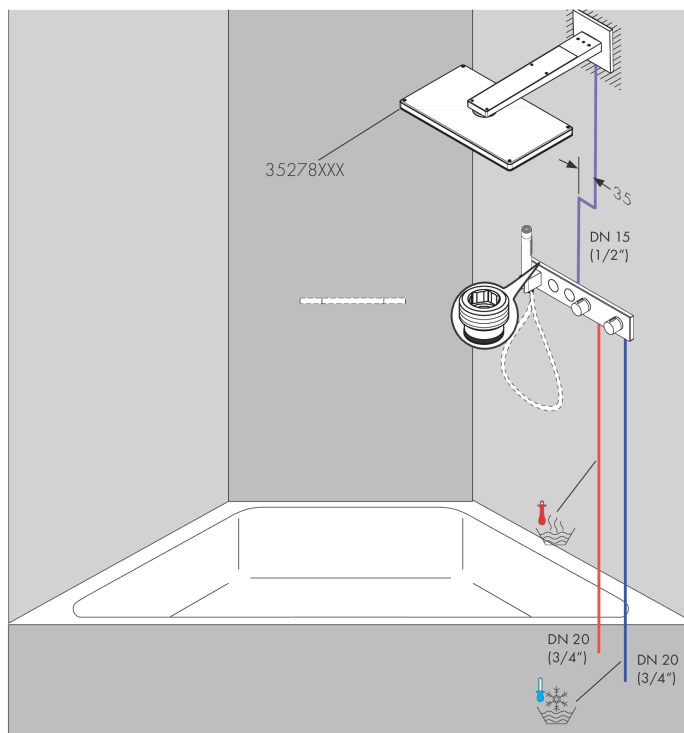

AXOR ShowerSolutions
Thermostatic module Select 460/90 for concealed installation for 2 functions
Finish: **Chrome** Article Number: **18355000**

Installation examples