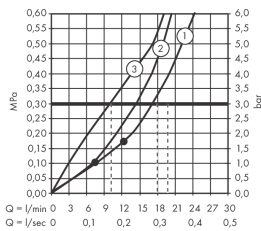

AXOR ShowerSolutions
Thermostatic module Select 530/90 for concealed installation for 3 functions
Finish: **Chrome** Article Number: **18356000**

Installation examples

AXOR Select
1831118X/18356XXX