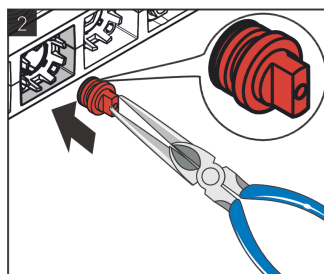

Rohrunterbrecher / Disconnecteur / Pipe interrupter / Valvola antiriflusso / Interruptor de tubería / Buisbelichter / Rørafbryder / Válvula anti-retorn / Przewyważ rurowy / oddělovač trubky / Pretrušenie potrubia / 管道断续器 / Прерыватель трубы / Csőmegszakító / Putkikatkain / Rörventil / Vamzdžio pertraukiklis / Ventil cijevi / Boru kesici / Válv de oprire / Διακοπή σωλήνα / Prekinjalnik cevi / torukatkesti / Caurules atdalītājs / Element za regulaciju pritiska u cevi vazduhom / Rørafbryter / Трзбен прекъсвач / قطع الجاسورة / Nderprerës i tubit