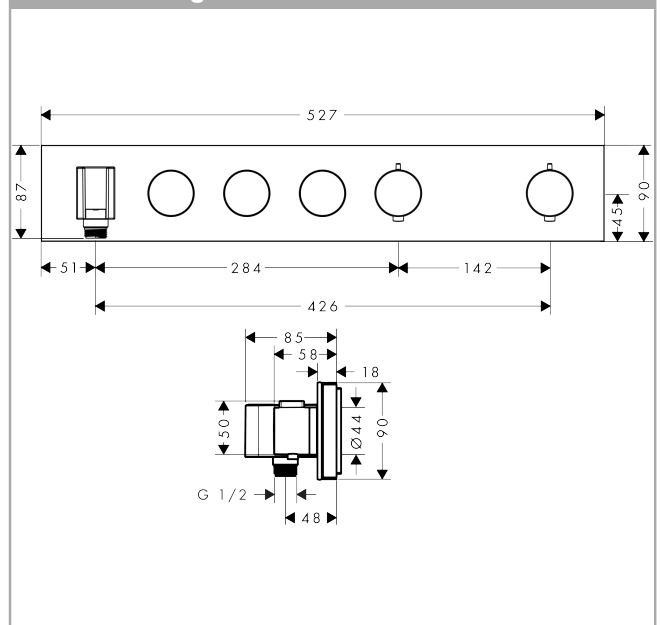

AXOR ShowerSolutions

Thermostatic module Select 530/90 for concealed installation for 3 functions

Finish: **Chrome** Article Number: **18356000**

product features

- consists of: thermostatic module, shower holder
- 3 functions
- simultaneous use of several outlets
- Select push-button on/off control for 3 functions
- depending on volume flow and installation situation approx. 50% flow rate reduction and integrated shut off function
- thermostat cartridge, Start/stop valve to operate the functions
- maximum flow rate at 3 bar: 26 l/min
- min. operating pressure: 1 bar
- max. operating pressure: 10 bar
- Safety stop at 40 °C
- temperature limitation adjustable
- for shower hoses with a conical nut
- connection type: basic set
- thermostat is delivered with buttons Rain large, Waterfall, hand shower

Technology

Certificates / Sustainability

Product image

Scale drawing

AXOR ShowerSolutions
Thermostatic module Select 530/90 for concealed installation for 3 functions
 Finish: **Chrome** Article Number: **18356000**

AXOR ShowerSolutions
Thermostatic module Select 530/90 for concealed installation for 3 functions
 Finish: **Chrome** Article Number: **18356000**

Exploded Drawing

Year of production: >11/22

AXOR ShowerSolutions

AXOR ShowerSolutions
Thermostatic module Select 530/90 for concealed installation for 3 functions
 Finish: **Chrome** Article Number: **18356000**

Spare part list

Year of production: >11/22

Pos.		Article Number	PC	PU
35	fit-up aid	92540000	98	1
36	symbol head shower Rain small	93663000	11	1
37	symbol PowderRain outside	93312000	11	1
38	symbol Mono	93310000	11	1
39	symbol Flood jet	93309000	11	1
40	symbol body shower	93334000	11	1
41	symbol Whirl	93413000	11	1
42	symbol tub	93335000	11	1
a	concealed item	18311180	98	1
b	extension 16 mm	93438000	98	1
c	extension 25 mm	93433000	19	1