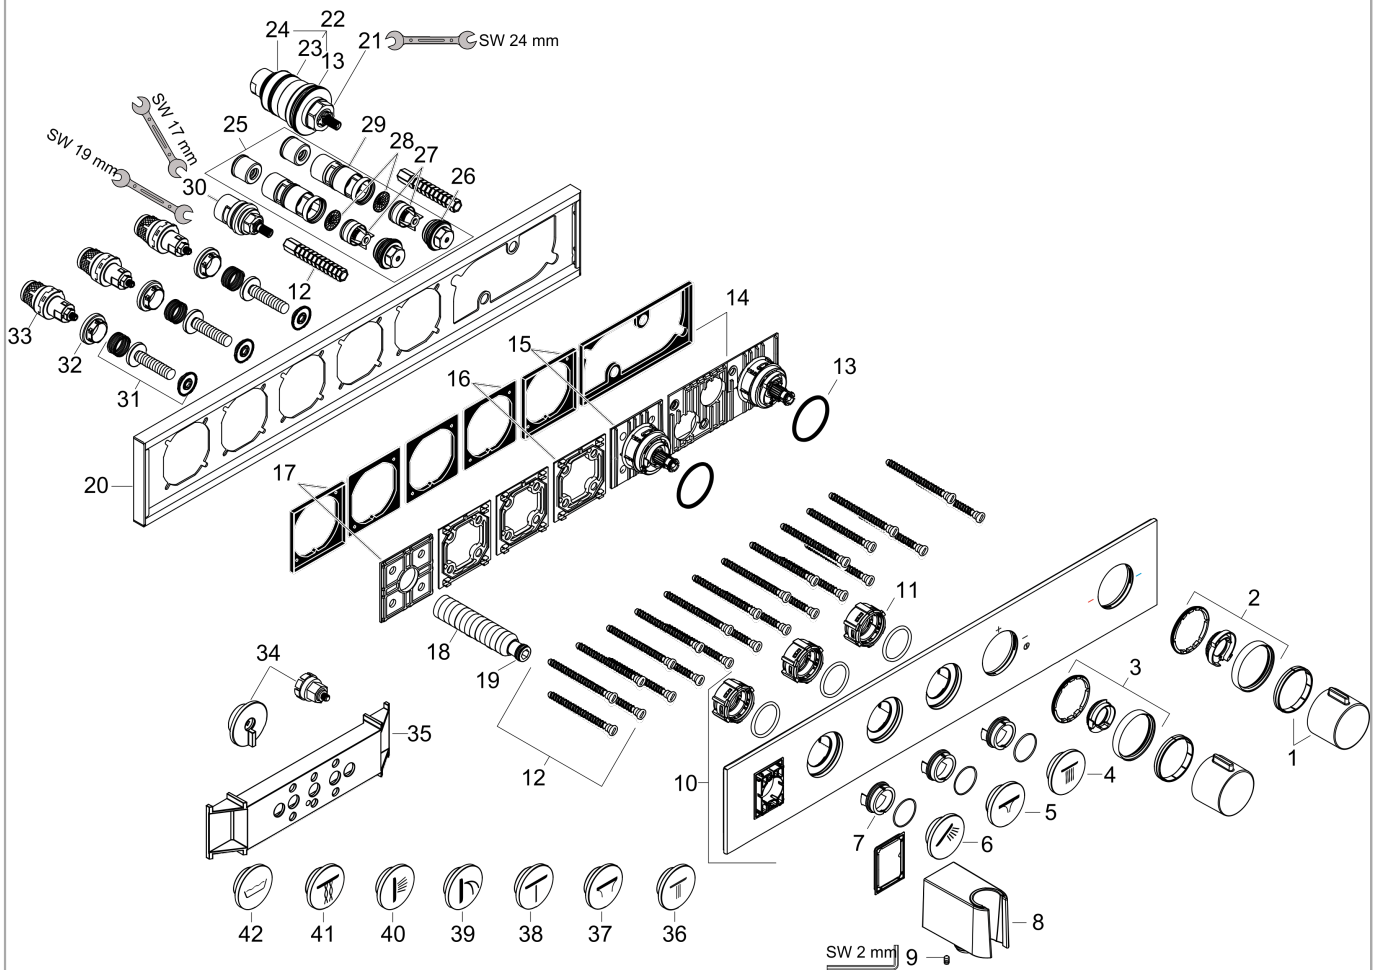

AXOR ShowerSolutions

Thermostatic module Select 530/90 for concealed installation for 3 functions

Finish: **Chrome** Article Number: **18356000**

product features

- consists of: thermostatic module, shower holder
- 3 functions
- simultaneous use of several outlets
- Select push-button on/off control for 3 functions
- depending on volume flow and installation situation approx. 50% flow rate reduction and integrated shut off function
- thermostat cartridge, Start/stop valve to operate the functions
- maximum flow rate at 3 bar: 26 l/min
- min. operating pressure: 1 bar
- max. operating pressure: 10 bar
- Safety stop at 40 °C
- temperature limitation adjustable
- for shower hoses with a conical nut
- connection type: basic set
- thermostat is delivered with buttons Rain large, Waterfall, hand shower

Technology

Certificates / Sustainability

Product image

Scale drawing

AXOR ShowerSolutions
Thermostatic module Select 530/90 for concealed installation for 3 functions
 Finish: **Chrome** Article Number: **18356000**

AXOR ShowerSolutions
Thermostatic module Select 530/90 for concealed installation for 3 functions
 Finish: **Chrome** Article Number: **18356000**

Exploded Drawing

Year of production: >11/22

AXOR ShowerSolutions