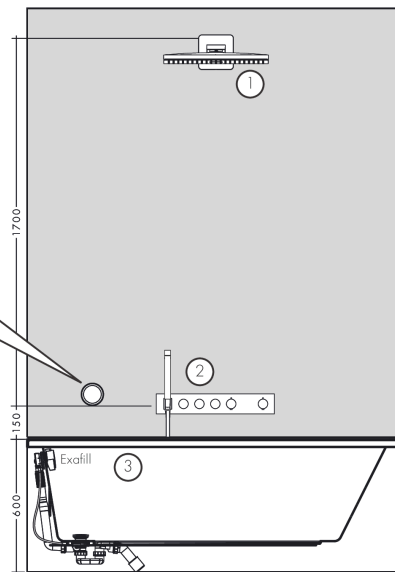

AXOR ShowerSolutions

Thermostatic module Select 530/90 for concealed installation for 3 functions

Finish: **Chrome** Article Number: **18356000**

product features

- consists of: thermostatic module, shower holder
- 3 functions
- simultaneous use of several outlets
- Select push-button on/off control for 3 functions
- depending on volume flow and installation situation approx. 50% flow rate reduction and integrated shut off function
- thermostat cartridge, Start/stop valve to operate the functions
- maximum flow rate at 3 bar: 26 l/min
- min. operating pressure: 1 bar
- max. operating pressure: 10 bar
- Safety stop at 40 °C
- temperature limitation adjustable
- for shower hoses with a conical nut
- connection type: basic set
- thermostat is delivered with buttons Rain large, Waterfall, hand shower

Technology

Certificates / Sustainability

Product image

Scale drawing

AXOR ShowerSolutions
Thermostatic module Select 530/90 for concealed installation for 3 functions
 Finish: **Chrome** Article Number: **18356000**

AXOR ShowerSolutions
Thermostatic module Select 530/90 for concealed installation for 3 functions
 Finish: **Chrome** Article Number: **18356000**

Exploded Drawing

Year of production: >11/22

AXOR ShowerSolutions

AXOR ShowerSolutions
Thermostatic module Select 530/90 for concealed installation for 3 functions
 Finish: **Chrome** Article Number: **18356000**

Spare part list

Year of production: >11/22

Pos.		Article Number	PC	PU
35	fit-up aid	92540000	98	1
36	symbol head shower Rain small	93663000	11	1
37	symbol PowderRain outside	93312000	11	1
38	symbol Mono	93310000	11	1
39	symbol Flood jet	93309000	11	1
40	symbol body shower	93334000	11	1
41	symbol Whirl	93413000	11	1
42	symbol tub	93335000	11	1
a	concealed item	18311180	98	1
b	extension 16 mm	93438000	98	1
c	extension 25 mm	93433000	19	1