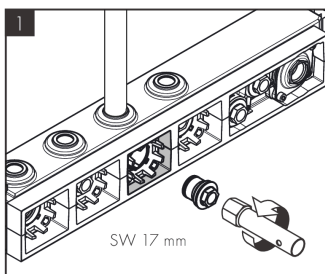

Rohrunterbrecher / Disconnecteur / Pipe interrupter / Valvola antiriflusso / Interruptor de tubería / Buisbelichter / Rørafbryder / Válvula anti-retorn / Przewyważ rurowy / oddělovač trubky / Pretrušenie potrubia / 管道断续器 / Прерыватель трубы / Csőmegszakító / Putkikatkain / Rörventil / Vamzdžio pertraukiklis / Ventil cijevi / Boru kesici / Válv de oprire / Διακοπή σωλήνα / Prekinjalnik cevi / torukatkesti / Caurules atdalītājs / Element za regulaciju pritiska u cevi vazduhom / Rørafbryter / Трзбен прекъсвач / قطع الجاسورة / Nderprerës i tubit