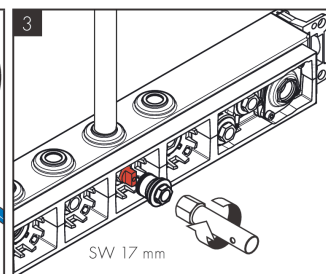

Rohrunterbrecher / Disconnecteur / Pipe interrupter / Valvola antiriflusso / Interruptor de tubería / Buisbelichter / Rørafbryder / Válvula anti-retorn / Przewyważ rurowy / oddělovač trubky / Pretrušenie potrubia / 管道断续器 / Прерыватель трубы / Csőmegszakító / Putkikatkain / Rörventil / Vamzdžio pertraukiklis / Ventil cijevi / Boru kesici / Válv de oprire / Διακοπή σωλήνα / Prekinjalnik cevi / torukatkesti / Caurules atdalītājs / Element za regulaciju pritiska u cevi vazduhom / Rørafbryter / Трзбен прекъсвач / قطع الجاسورة / Nderprerës i tubit