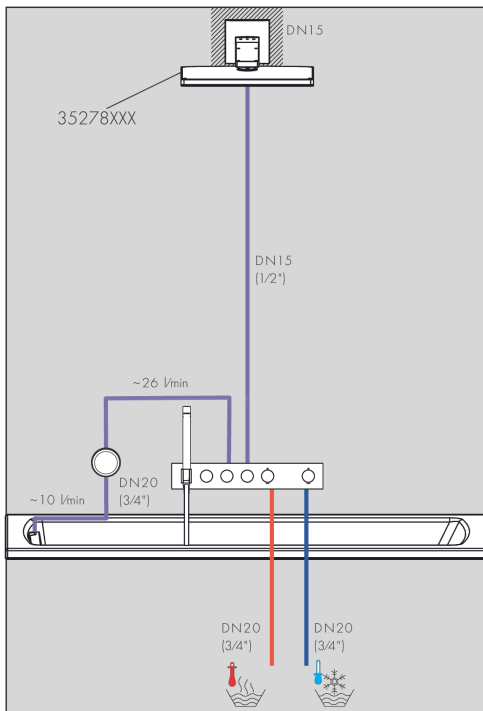

AXOR ShowerSolutions

Thermostatic module Select 530/90 for concealed installation for 3 functions

Finish: **Chrome** Article Number: **18356000**

product features

- consists of: thermostatic module, shower holder
- 3 functions
- simultaneous use of several outlets
- Select push-button on/off control for 3 functions
- depending on volume flow and installation situation approx. 50% flow rate reduction and integrated shut off function
- thermostat cartridge, Start/stop valve to operate the functions
- maximum flow rate at 3 bar: 26 l/min
- min. operating pressure: 1 bar
- max. operating pressure: 10 bar
- Safety stop at 40 °C
- temperature limitation adjustable
- for shower hoses with a conical nut
- connection type: basic set
- thermostat is delivered with buttons Rain large, Waterfall, hand shower

Technology

Certificates / Sustainability

Product image

Scale drawing

AXOR ShowerSolutions
Thermostatic module Select 530/90 for concealed installation for 3 functions
 Finish: **Chrome** Article Number: **18356000**

AXOR ShowerSolutions
Thermostatic module Select 530/90 for concealed installation for 3 functions
 Finish: **Chrome** Article Number: **18356000**

Exploded Drawing

Year of production: >11/22

AXOR ShowerSolutions

AXOR ShowerSolutions
Thermostatic module Select 530/90 for concealed installation for 3 functions
 Finish: **Chrome** Article Number: **18356000**

Spare part list

Year of production: >11/22

Pos.		Article Number	PC	PU
35	fit-up aid	92540000	98	1
36	symbol head shower Rain small	93663000	11	1
37	symbol PowderRain outside	93312000	11	1
38	symbol Mono	93310000	11	1
39	symbol Flood jet	93309000	11	1
40	symbol body shower	93334000	11	1
41	symbol Whirl	93413000	11	1
42	symbol tub	93335000	11	1
a	concealed item	18311180	98	1
b	extension 16 mm	93438000	98	1
c	extension 25 mm	93433000	19	1