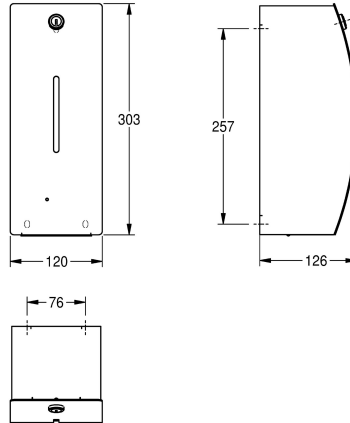

### KWC-No.

**2000057388**

Dimensions 120 x 303 x 126 mm (W x H x D)

STRATOS Touch free soap dispenser for wall mounting, stainless steel, surface satin finished, front with InoxPlus surface refinement for the reduction of finger marks and better cleaning characteristics (easy to clean), material thickness 1.5 mm, curved front cover, cylinder lock with KWC standard key, inspection window on front, infrared sensor activity for non-touch operation, red light shows battery status, includes 6 pcs. 1.5 V Alkaline AA batteries, suitable

for liquid soaps and lotions, 0.8 liter soap tank, depending on soap between 0.6 and 1.1 ml is dispensed, mounting height 300 mm above wash basin or table top, includes stainless steel screws and dowels.

Dimensions 120 x 303 x 126 mm (W x H x D)

### Technical Data

filling quantity
filling quantity uom
lock
material
material code
material thickness
number of batteries
overall depth
overall height
overall width
surface finish
surface treatment
type of batteries
type of consumable
type of fixing
type of mounting
type of operation
type of soap container