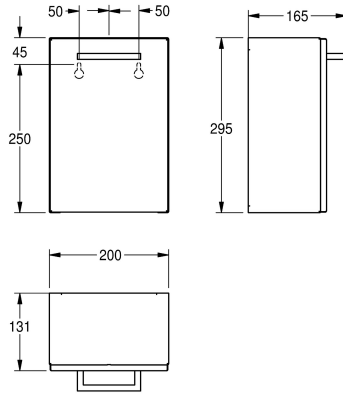

KWC RODAN Hygiene waste bin for wall mounting

Modell-Linie: **RODAN | RODX611**
Accessories | Hygiene bins

KWC-No.

2000090063

Dimensions 200 x 295 x 165 mm (W x H x D)

Sanitary towel and disposal bin for wall mounting, stainless steel, surface satin finished, material thickness 0.8 mm, folded front cover, approx. 3.7 liter capacity, removable plastic container inside,

includes stainless steel screws and dowels.

Dimensions 200 x 295 x 165 mm (W x H x D)

Technical Data

bag holder
filling volume
lid
lock
material
material code
material thickness
overall depth
overall height
overall width
surface finish
type of fixing
type of mounting

no
3.7 Liter
yes
no lock
stainless steel
1.4301 Chrome Nickel steel V2A
0.8 mm
165 mm
295 mm
200 mm
satin finished
screw
wall mounting