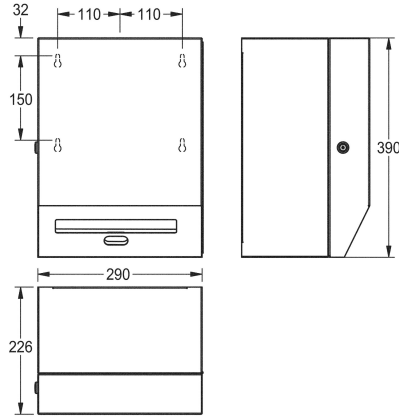

KWC RODAN

Electronic paper towel dispenser for wall mounting

Modell-Linie: RODAN | RODX630

Accessories | Paper towel dispensers

KWC-No.

2000090071

Dimensions 290 x 390 x 226 mm (W x H x D)

Touch free paper towel dispenser for wall mounting, stainless steel, surface satin finished, material thickness 0.8 mm, folded cover with cylinder lock and standard KWC key, infrared sensor activity for non-touch operation, integrated tear-off edge, needs 4 pcs. standard D 1.5 V batteries, maintenance free mechanic and easy

paper roll change mechanism, for rolls with max. width 205 mm and max. diameter 200 mm, paper length adjustable to 200, 250 and 300 mm, includes stainless steel screws and dowels.

Dimensions 290 x 390 x 224 mm (W x H x D)

Technical Data

maximum depth/diameter of cons	220 mm
maximum width of consumable	205 mm
filling quantity	1
filling quantity uom	rolls
lock	key-lock
material	stainless steel
material code	1.4301 Chrome Nickel steel V2A
material thickness	0.8 mm
number of batteries	4
overall depth	226 mm
overall height	390 mm
overall width	290 mm
surface finish	satin finished
type of batteries	D Mono battery 1.5 V
type of consumable	paper roll
type of fixing	screw
type of mounting	wall mounting
type of operation	sensor operation