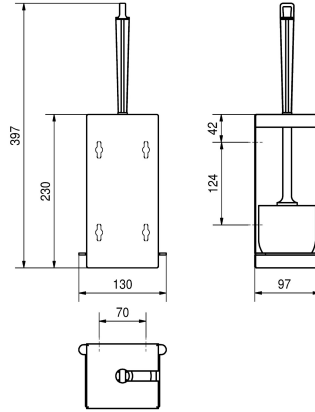

## KWC RODAN Toilet brush holder

Modell-Linie: RODAN | RODX687  
Accessories | Toilet brush holders

### KWC-No.

**2000100000**

Dimensions 130 x 397 x 97 mm (W x H x D)

Toilet brush holder for wall mounting, stainless steel, surface satin finished, material thickness 1.2 mm, folded front, closed cover to the front, with white nylon brush with flushing rim cleaner, withdrawal opening either left or right, depending on mounting, removable

plastic drip tray, includes stainless steel screws and dowels.

Dimensions 130 x 397 x 97 mm (W x H x D)

### Technical Data

brush colour
material
material code
material thickness
overall depth
overall height
overall width
surface finish
type of brush
type of fixing
type of mounting

white
stainless steel
1.4301 Chrome Nickel steel V2A
0.8 mm
97 mm
397 mm
130 mm
satin finished
nylon
screw
wall mounting