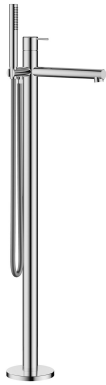

KWC ONO E Lever mixer – Tub

Modell-Linie: ONO E | 20.571.094.000
Showers | Exposed bath mixer

KWC-No.

125655
chromeline, A 245, with spray head, hose and holder

125656
stainless steel, A 245, with spray head, hose and holder

Color_code

chrome

stainless steel

NEW

- * Lever mixer
- * For freestanding tub
- * Made of stainless steel
- * Integrated check valve in the hose outlet
- * with shower holder
- * Fixed spout
- Neoperl® SLIM®
- * KWC cartridge M 35 OP

- with ceramic discs
- flow rate and temperature continuously variable
- temperature limitation
- * Scope of delivery:
- Hand shower KWC FIT-X slim 26.000.103.000
- Shower hose 1500 mm, metal Z.538.415.000
- * To be ordered separately:
- Unit for concealed installation 39.000.602.931

DOMO 6.0 Concealed unit

KWC ONO E Lever mixer – Tub

Modell-Linie: ONO E | 20.571.094.000
Showers | Exposed bath mixer

124801
39.000.602.931

Spare Parts

Cartridge M 35 OP

538331
Z.537.710

Service key Neoperl © Caché ©, STD,
24 mm, grey