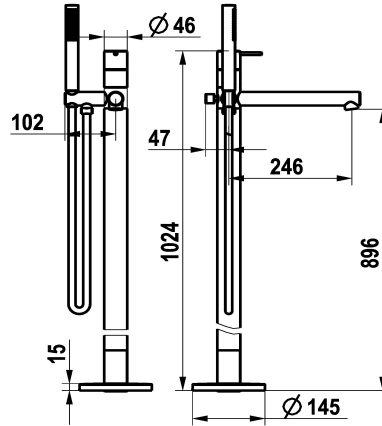

KWC ONO E Lever mixer – Tub

Modell-Linie: ONO E | 20.571.094.000
Showers | Exposed bath mixer

KWC-No.

125655
chromeline, A 245, with spray head, hose and holder

125656
stainless steel, A 245, with spray head, hose and holder

Color_code

chrome

stainless steel

NEW

- * Lever mixer
- * For freestanding tub
- * Made of stainless steel
- * Integrated check valve in the hose outlet
- * with shower holder
- * Fixed spout
- Neoperl® SLIM®
- * KWC cartridge M 35 OP

- with ceramic discs
- flow rate and temperature continuously variable
- temperature limitation
- * Scope of delivery:
- Hand shower KWC FIT-X slim 26.000.103.000
- Shower hose 1500 mm, metal Z.538.415.000
- * To be ordered separately:
- Unit for concealed installation 39.000.602.931

DOMO 6.0 Concealed unit

KWC ONO E Lever mixer – Tub

Modell-Linie: ONO E | 20.571.094.000
Showers | Exposed bath mixer

124801
39.000.602.931

Spare Parts

Cartridge M 35 OP

538331
Z.537.710

Service key Neoperl © Caché ©, STD,
24 mm, grey