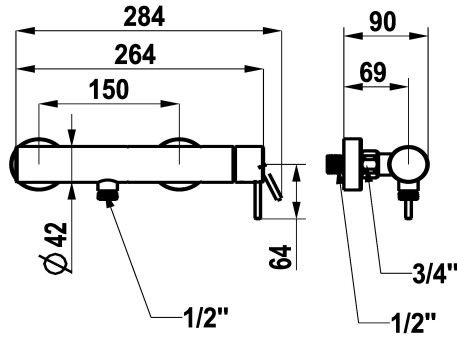

KWC ONO E Lever mixer – Shower

Modell-Linie: ONO E | 21.572.480.000
Showers | Manual shower

KWC-No.

125645
chromeline, AD 150 ±20, without spray head and hose

125646
stainless steel, AD 150 ±20, without spray head and hose

- * Lever mixer
- * Made of stainless steel
- * Intrinsicly safe against backflow
- * KWC cartridge with safety device M 35 OP

- with ceramic discs
- flow rate and temperature continuously variable
- * Wall connections 1/2" x 3/4", without shut-off valve eccentric 10 mm

NEW

Technical Data

Showerset	3
Handling	2
Color_code	chrome
Installation type	2
Faucet_typ	Lever mixer

3
2
chrome
2
Lever mixer

Spare Parts

Cartridge M 35 OP

538331
Z.537.710