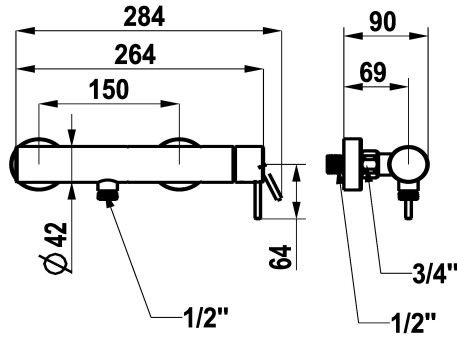

KWC ONO E Lever mixer – Shower

Modell-Linie: ONO E | 21.572.480.700
Showers | Manual shower

KWC-No.

125645
chromeline, AD 150 ±20, without spray head and hose

125646
stainless steel, AD 150 ±20, without spray head and hose

- * Lever mixer
- * Made of stainless steel
- * Intrinsicly safe against backflow
- * KWC cartridge with safety device M 35 OP

- with ceramic discs
- flow rate and temperature continuously variable
- * Wall connections 1/2" x 3/4", without shut-off valve eccentric 10 mm

NEW

Technical Data

Showerset	3
Handling	2
Color_code	stainless steel
Installation type	2
Faucet_typ	Lever mixer

3
2
stainless steel
2
Lever mixer

Spare Parts

Cartridge M 35 OP

538331
Z.537.710