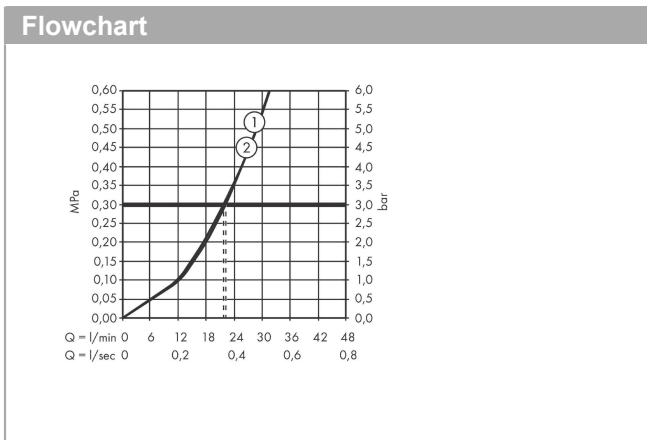

AXOR ShowerSelect ID
Thermostat for concealed installation round for 2 functions
 Finish: **Chrome** Article Number: **36750000**

product features

- 2 functions
- simultaneous use of several outlets
- comfortable turning on / off of outlets with large Select-paddle, precise temperature control thanks to vertical handle structure and haptic feedback from the thermostat handle
- water flow control with stop function
- thermostat cartridge, Start/stop valve to operate the functions
- maximum flow rate at 1 bar: 12,7 l/min
- flow rate upper outlet: 20 l/min
- flow rate lower outlet: 20 l/min
- maximum flow rate at 3 bar: 22,1 l/min
- min. operating pressure: 1 bar
- max. operating pressure: 10 bar
- flat escutcheon for more space in the shower
- escutcheon can be aligned by +/- 3°
- easy installation due to pre-assembled function block
- handles always at the same height regardless of the installation depth of the basic set
- Safety stop at 40 °C
- temperature limitation adjustable
- the thermostat offers the possibility for thermal disinfection
- material button: metal
- material handles: metal
- connection type: basic set iBox universal 2 (# 01400180)
- Select-paddles are delivered with lasered user symbols (Rain large and hand shower)

Technology

AXOR ShowerSelect ID
Thermostat for concealed installation round for 2 functions
 Finish: **Chrome** Article Number: **36750000**

Product image

Scale drawing

Flowchart

AXOR ShowerSelect ID
Thermostat for concealed installation round for 2 functions
Finish: **Chrome** Article Number: **36750000**