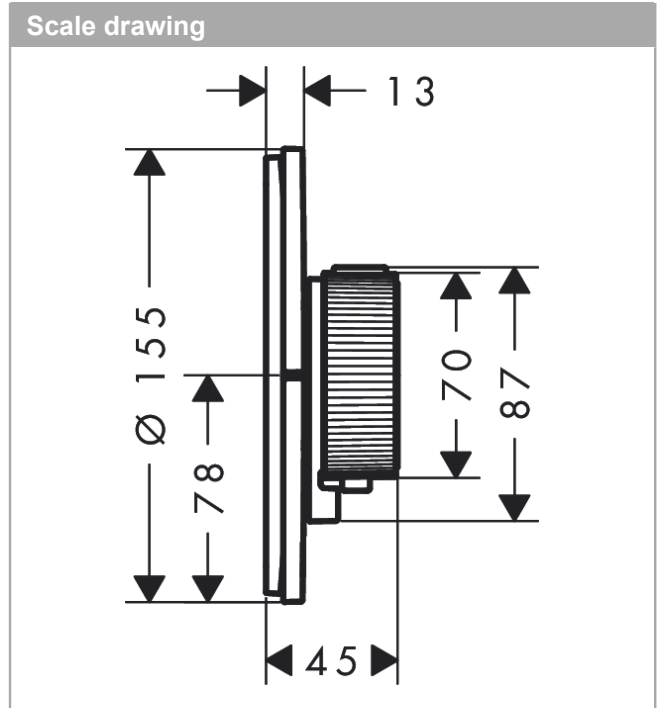

AXOR ShowerSelect ID
Thermostat for concealed installation round for 2 functions
 Finish: **Chrome** Article Number: **36750000**

product features

- 2 functions
- simultaneous use of several outlets
- comfortable turning on / off of outlets with large Select-paddle, precise temperature control thanks to vertical handle structure and haptic feedback from the thermostat handle
- water flow control with stop function
- thermostat cartridge, Start/stop valve to operate the functions
- maximum flow rate at 1 bar: 12,7 l/min
- flow rate upper outlet: 20 l/min
- flow rate lower outlet: 20 l/min
- maximum flow rate at 3 bar: 22,1 l/min
- min. operating pressure: 1 bar
- max. operating pressure: 10 bar
- flat escutcheon for more space in the shower
- escutcheon can be aligned by +/- 3°
- easy installation due to pre-assembled function block
- handles always at the same height regardless of the installation depth of the basic set
- Safety stop at 40 °C
- temperature limitation adjustable
- the thermostat offers the possibility for thermal disinfection
- material button: metal
- material handles: metal
- connection type: basic set iBox universal 2 (# 01400180)
- Select-paddles are delivered with lasered user symbols (Rain large and hand shower)

Technology

AXOR ShowerSelect ID
Thermostat for concealed installation round for 2 functions
 Finish: **Chrome** Article Number: **36750000**

Product image

Scale drawing

Flowchart

AXOR ShowerSelect ID
Thermostat for concealed installation round for 2 functions
Finish: **Chrome** Article Number: **36750000**

Exploded Drawing

Year of production: >04/24

AXOR ShowerSelect ID
Thermostat for concealed installation round for 2 functions
 Finish: **Chrome** Article Number: **36750000**

Spare part list

Year of production: >04/24