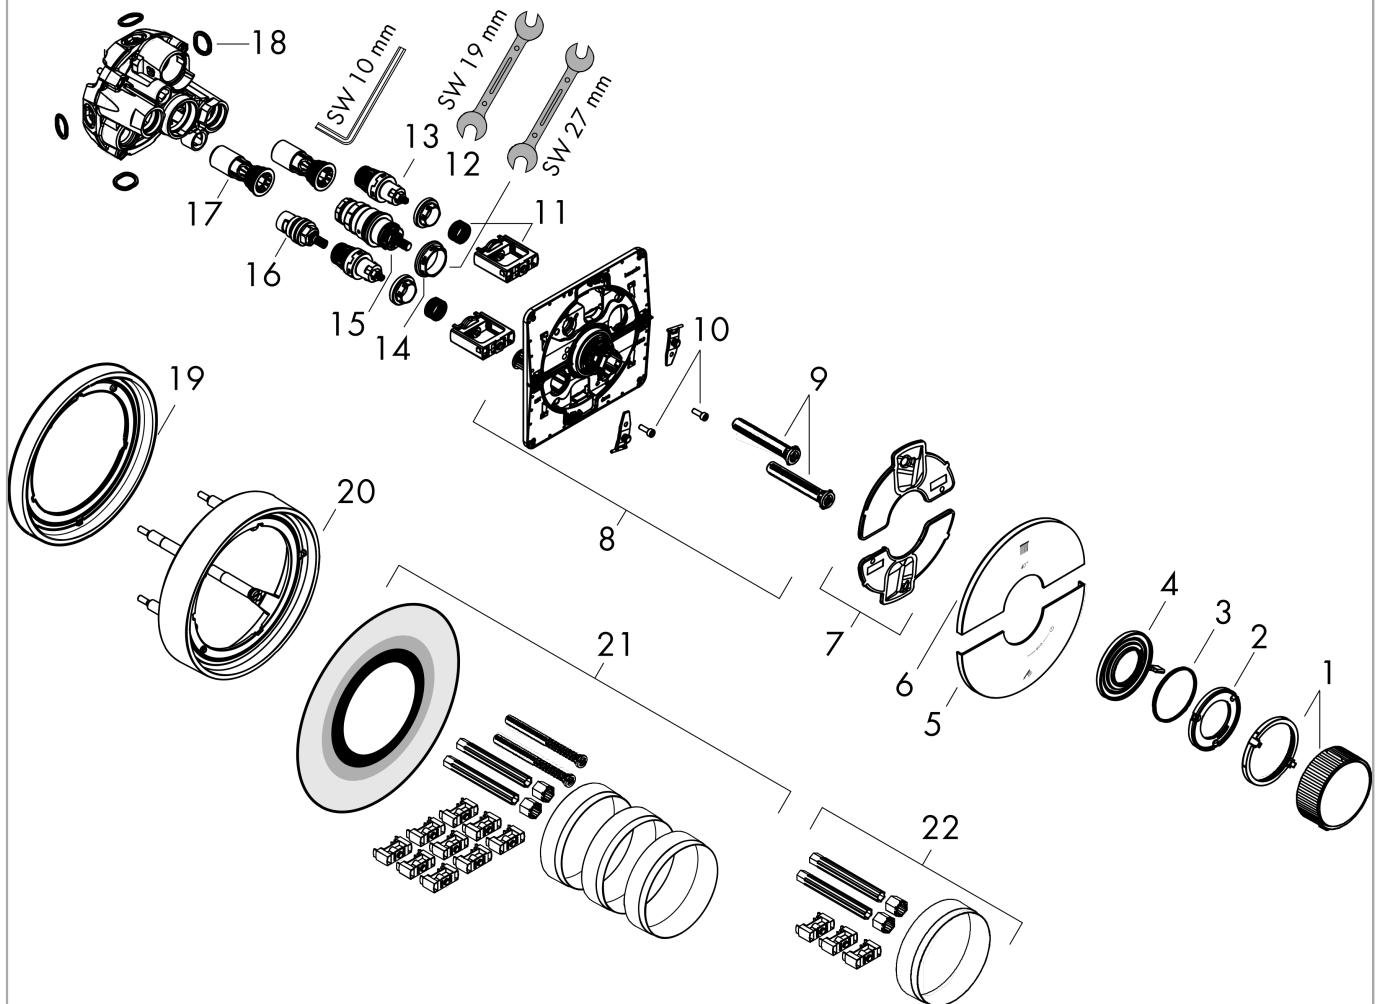

AXOR ShowerSelect ID
Thermostat for concealed installation round for 2 functions
 Finish: **Chrome** Article Number: **36750000**

product features

- 2 functions
- simultaneous use of several outlets
- comfortable turning on / off of outlets with large Select-paddle, precise temperature control thanks to vertical handle structure and haptic feedback from the thermostat handle
- water flow control with stop function
- thermostat cartridge, Start/stop valve to operate the functions
- maximum flow rate at 1 bar: 12,7 l/min
- flow rate upper outlet: 20 l/min
- flow rate lower outlet: 20 l/min
- maximum flow rate at 3 bar: 22,1 l/min
- min. operating pressure: 1 bar
- max. operating pressure: 10 bar
- flat escutcheon for more space in the shower
- escutcheon can be aligned by +/- 3°
- easy installation due to pre-assembled function block
- handles always at the same height regardless of the installation depth of the basic set
- Safety stop at 40 °C
- temperature limitation adjustable
- the thermostat offers the possibility for thermal disinfection
- material button: metal
- material handles: metal
- connection type: basic set iBox universal 2 (# 01400180)
- Select-paddles are delivered with lasered user symbols (Rain large and hand shower)

Technology

AXOR ShowerSelect ID
Thermostat for concealed installation round for 2 functions
 Finish: **Chrome** Article Number: **36750000**

Product image

Scale drawing

Flowchart

AXOR ShowerSelect ID
Thermostat for concealed installation round for 2 functions
Finish: **Chrome** Article Number: **36750000**

Exploded Drawing

Year of production: >04/24

AXOR ShowerSelect ID
Thermostat for concealed installation round for 2 functions
 Finish: **Chrome** Article Number: **36750000**

Spare part list

Year of production: >04/24