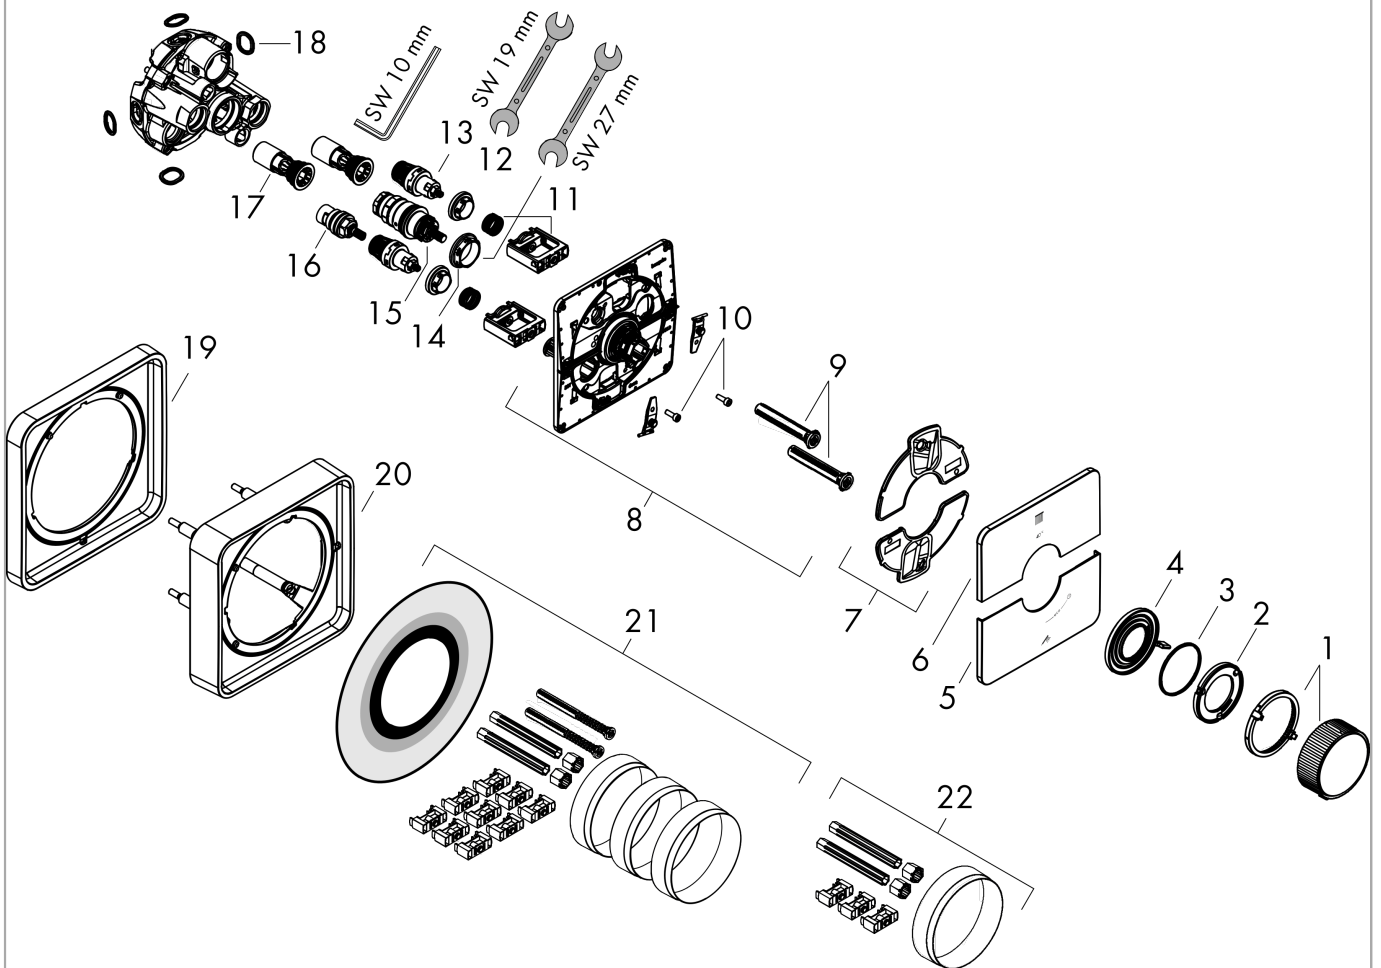

AXOR ShowerSelect ID
Thermostat for concealed installation softsquare for 2 functions
 Finish: **Chrome** Article Number: **36754000**

product features

- 2 functions
- simultaneous use of several outlets
- comfortable turning on / off of outlets with large Select-paddle, precise temperature control thanks to vertical handle structure and haptic feedback from the thermostat handle
- water flow control with stop function
- thermostat cartridge, Start/stop valve to operate the functions
- maximum flow rate at 1 bar: 12,7 l/min
- flow rate upper outlet: 20 l/min
- flow rate lower outlet: 20 l/min
- maximum flow rate at 3 bar: 22,1 l/min
- min. operating pressure: 1 bar
- max. operating pressure: 10 bar
- flat escutcheon for more space in the shower
- escutcheon can be aligned by +/- 3°
- easy installation due to pre-assembled function block
- handles always at the same height regardless of the installation depth of the basic set
- Safety stop at 40 °C
- temperature limitation adjustable
- the thermostat offers the possibility for thermal disinfection
- material button: metal
- material handles: metal
- connection type: basic set iBox universal 2 (# 01400180)
- Select-paddles are delivered with lasered user symbols (Rain large and hand shower)

Technology

AXOR ShowerSelect ID
Thermostat for concealed installation softsquare for 2 functions
 Finish: **Chrome** Article Number: **36754000**

Product image

Scale drawing

Flowchart

AXOR ShowerSelect ID
Thermostat for concealed installation softsquare for 2 functions
Finish: **Chrome** Article Number: **36754000**

Exploded Drawing

Year of production: >04/24

AXOR ShowerSelect ID
Thermostat for concealed installation softsquare for 2 functions
 Finish: **Chrome** Article Number: **36754000**

Spare part list

Year of production: >04/24