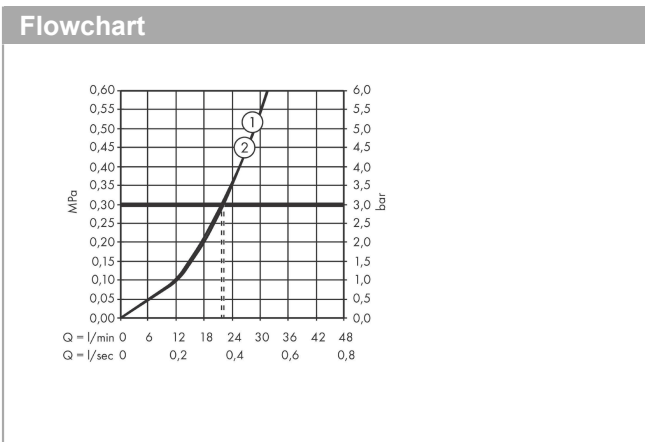

AXOR ShowerSelect ID
Thermostat for concealed installation softsquare for 2 functions
 Finish: **Chrome** Article Number: **36754000**

product features

- 2 functions
- simultaneous use of several outlets
- comfortable turning on / off of outlets with large Select-paddle, precise temperature control thanks to vertical handle structure and haptic feedback from the thermostat handle
- water flow control with stop function
- thermostat cartridge, Start/stop valve to operate the functions
- maximum flow rate at 1 bar: 12,7 l/min
- flow rate upper outlet: 20 l/min
- flow rate lower outlet: 20 l/min
- maximum flow rate at 3 bar: 22,1 l/min
- min. operating pressure: 1 bar
- max. operating pressure: 10 bar
- flat escutcheon for more space in the shower
- escutcheon can be aligned by +/- 3°
- easy installation due to pre-assembled function block
- handles always at the same height regardless of the installation depth of the basic set
- Safety stop at 40 °C
- temperature limitation adjustable
- the thermostat offers the possibility for thermal disinfection
- material button: metal
- material handles: metal
- connection type: basic set iBox universal 2 (# 01400180)
- Select-paddles are delivered with lasered user symbols (Rain large and hand shower)

Technology

AXOR ShowerSelect ID
Thermostat for concealed installation softsquare for 2 functions
 Finish: **Chrome** Article Number: **36754000**

Product image

Scale drawing

Flowchart

AXOR ShowerSelect ID
Thermostat for concealed installation softsquare for 2 functions
Finish: **Chrome** Article Number: **36754000**