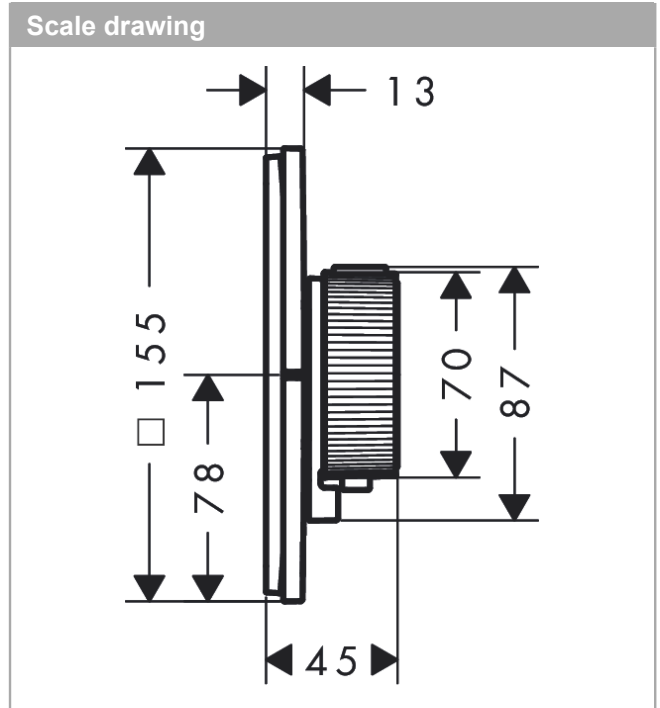

AXOR ShowerSelect ID
Thermostat for concealed installation softsquare for 2 functions
 Finish: **Chrome** Article Number: **36754000**

product features

- 2 functions
- simultaneous use of several outlets
- comfortable turning on / off of outlets with large Select-paddle, precise temperature control thanks to vertical handle structure and haptic feedback from the thermostat handle
- water flow control with stop function
- thermostat cartridge, Start/stop valve to operate the functions
- maximum flow rate at 1 bar: 12,7 l/min
- flow rate upper outlet: 20 l/min
- flow rate lower outlet: 20 l/min
- maximum flow rate at 3 bar: 22,1 l/min
- min. operating pressure: 1 bar
- max. operating pressure: 10 bar
- flat escutcheon for more space in the shower
- escutcheon can be aligned by +/- 3°
- easy installation due to pre-assembled function block
- handles always at the same height regardless of the installation depth of the basic set
- Safety stop at 40 °C
- temperature limitation adjustable
- the thermostat offers the possibility for thermal disinfection
- material button: metal
- material handles: metal
- connection type: basic set iBox universal 2 (# 01400180)
- Select-paddles are delivered with lasered user symbols (Rain large and hand shower)

Technology

AXOR ShowerSelect ID
Thermostat for concealed installation softsquare for 2 functions
 Finish: **Chrome** Article Number: **36754000**

Product image

Scale drawing

Flowchart

AXOR ShowerSelect ID
Thermostat for concealed installation softsquare for 2 functions
Finish: **Chrome** Article Number: **36754000**

Exploded Drawing

Year of production: >04/24

AXOR ShowerSelect ID
Thermostat for concealed installation softsquare for 2 functions
 Finish: **Chrome** Article Number: **36754000**

Spare part list

Year of production: >04/24