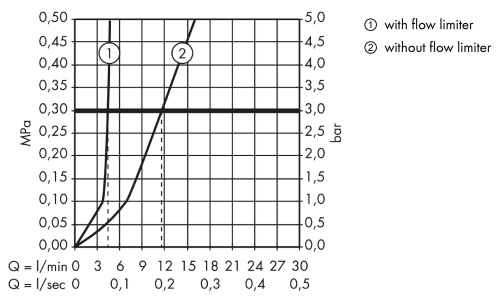

AXOR Citterio
Single lever basin mixer 110 with pin handle and pop-up waste set
 Finish: **Chrome** Article Number: **39010000**

product features

- consists of: single lever basin mixer, waste set
- ComfortZone: 110
- projection: 104 mm
- spout height: 112 mm
- handle variant: pin handle
- spray type: normal spray
- maximum flow rate at 3 bar: 5 l/min
- ceramic cartridge
- suitable for continuous flow water heaters
- pop-up waste set G 1¼
- connection type: G ¾ hose connections
- connection dimension: DN15
- EU taxonomy: max. 6 l/min - Substantial Contribution (SC) possible

Technology

Product image

Scale drawing

AXOR Citterio
Single lever basin mixer 110 with pin handle and pop-up waste set
 Finish: **Chrome** Article Number: **39010000**

Flowchart

AXOR Citterio
Single lever basin mixer 110 with pin handle and pop-up waste set
 Finish: **Chrome** Article Number: **39010000**