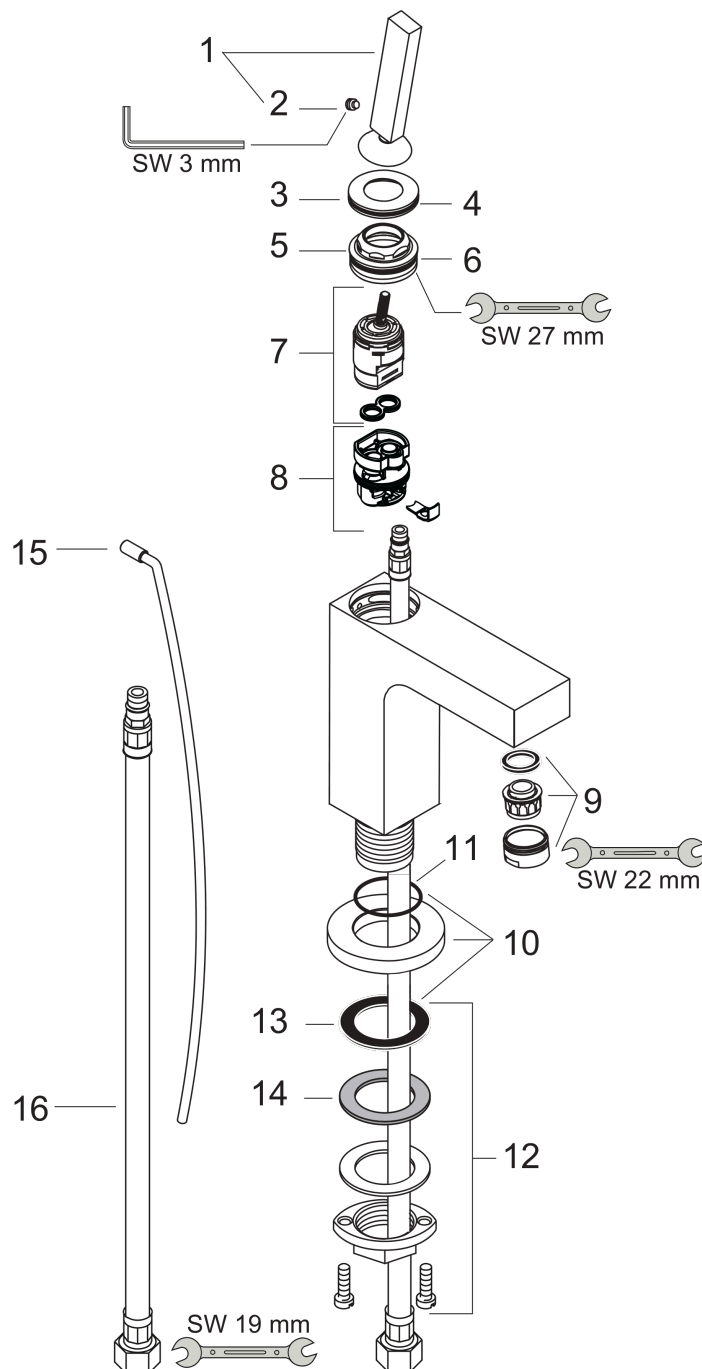

AXOR Citterio
Single lever basin mixer 110 with pin handle and pop-up waste set
 Finish: **Chrome** Article Number: **39010000**

product features

- consists of: single lever basin mixer, waste set
- ComfortZone: 110
- projection: 104 mm
- spout height: 112 mm
- handle variant: pin handle
- spray type: normal spray
- maximum flow rate at 3 bar: 5 l/min
- ceramic cartridge
- suitable for continuous flow water heaters
- pop-up waste set G 1¼
- connection type: G ¾ hose connections
- connection dimension: DN15
- EU taxonomy: max. 6 l/min - Substantial Contribution (SC) possible

Technology

Product image

Scale drawing

AXOR Citterio
Single lever basin mixer 110 with pin handle and pop-up waste set
 Finish: **Chrome** Article Number: **39010000**

Flowchart

AXOR Citterio
Single lever basin mixer 110 with pin handle and pop-up waste set
 Finish: **Chrome** Article Number: **39010000**

Exploded Drawing

Year of production: >10/10

AXOR Citterio
Single lever basin mixer 110 with pin handle and pop-up waste set
 Finish: **Chrome** Article Number: **39010000**

Spare part list

Year of production: >10/10

Pos.		Article Number	PC	PU
1	handle	39091000	16	1
2	hollow set screw M6x6	97660000	1	1
3	escutcheon	96671000	10	1
4	O-ring 33x1,5	98164000	1	1
5	nut	97157000	6	1
6	O-Ring 30x2	98186000	1	1
7	cartridge, assy	96339000	12	1
8	adapter for cartridge	92186000	4	1
9	aerator M24x1 (5 l/min)	13185000	98	1
10	escutcheon	95396000	10	1
11	O-ring 36x2	98156000	1	1
12	fixing set (Ø 32)	13961000	7	1
13	sealing washer	97825000	1	1
14	lever collar	97548000	1	1
15	pull rod	96923000	8	1
16	connection hose 450 mm M8x0,75 G3/8	97206000	8	1
17	O-ring 7x1,5	98422000	1	1
a	pop up waste	94139000	98	1
b	fixation extension 35 mm	13898000	12	1
c	service tool for disassembling the handle	92124000	15	1