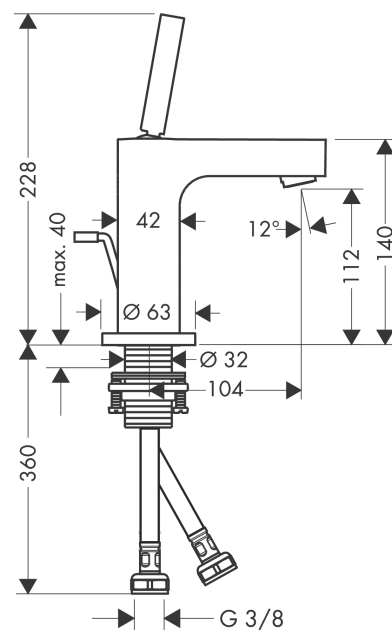

AXOR Citterio
Single lever basin mixer 110 with pin handle and pop-up waste set
 Finish: **Chrome** Article Number: **39010000**

product features

- consists of: single lever basin mixer, waste set
- ComfortZone: 110
- projection: 104 mm
- spout height: 112 mm
- handle variant: pin handle
- spray type: normal spray
- maximum flow rate at 3 bar: 5 l/min
- ceramic cartridge
- suitable for continuous flow water heaters
- pop-up waste set G 1¼
- connection type: G ¾ hose connections
- connection dimension: DN15
- EU taxonomy: max. 6 l/min - Substantial Contribution (SC) possible

Technology

Product image

Scale drawing

AXOR Citterio
Single lever basin mixer 110 with pin handle and pop-up waste set
 Finish: **Chrome** Article Number: **39010000**

Flowchart

AXOR Citterio
Single lever basin mixer 110 with pin handle and pop-up waste set
 Finish: **Chrome** Article Number: **39010000**

Exploded Drawing

Year of production: >10/10

AXOR Citterio
Single lever basin mixer 110 with pin handle and pop-up waste set
 Finish: **Chrome** Article Number: **39010000**

Spare part list

Year of production: >10/10

Pos.		Article Number	PC	PU
1	handle	39091000	16	1
2	hollow set screw M6x6	97660000	1	1
3	escutcheon	96671000	10	1
4	O-ring 33x1,5	98164000	1	1
5	nut	97157000	6	1
6	O-Ring 30x2	98186000	1	1
7	cartridge, assy	96339000	12	1
8	adapter for cartridge	92186000	4	1
9	aerator M24x1 (5 l/min)	13185000	98	1
10	escutcheon	95396000	10	1
11	O-ring 36x2	98156000	1	1
12	fixing set (Ø 32)	13961000	7	1
13	sealing washer	97825000	1	1
14	lever collar	97548000	1	1
15	pull rod	96923000	8	1
16	connection hose 450 mm M8x0,75 G3/8	97206000	8	1
17	O-ring 7x1,5	98422000	1	1
a	pop up waste	94139000	98	1
b	fixation extension 35 mm	13898000	12	1
c	service tool for disassembling the handle	92124000	15	1