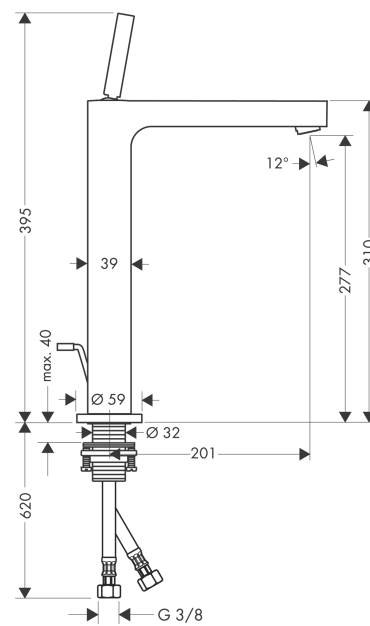

AXOR Citterio
Single lever basin mixer 280 with pin handle for wash bowls with pop-up waste set
 Finish: **Chrome** Article Number: **39020000**

product features

- consists of: single lever basin mixer, waste set
- ComfortZone: 280
- projection: 201 mm
- spout height: 277 mm
- handle variant: pin handle
- spray type: normal spray
- maximum flow rate at 3 bar: 5 l/min
- ceramic cartridge
- suitable for continuous flow water heaters
- pop-up waste set G 1¼
- connection type: G ¾ hose connections
- connection dimension: DN15
- EU taxonomy: max. 6 l/min - Substantial Contribution (SC) possible

Technology

Product image

Scale drawing

AXOR Citterio
Single lever basin mixer 280 with pin handle for wash bowls with pop-up waste set
 Finish: **Chrome** Article Number: **39020000**

Flowchart

AXOR Citterio
Single lever basin mixer 280 with pin handle for wash bowls with pop-up waste set
 Finish: **Chrome** Article Number: **39020000**

Exploded Drawing

Year of production: >10/10

AXOR Citterio
Single lever basin mixer 280 with pin handle for wash bowls with pop-up waste set
 Finish: **Chrome** Article Number: **39020000**

Spare part list