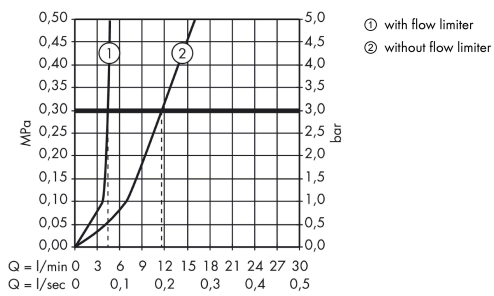

AXOR Citterio
Single lever basin mixer 280 with pin handle for wash bowls with pop-up waste set
 Finish: **Chrome** Article Number: **39020000**

product features

- consists of: single lever basin mixer, waste set
- ComfortZone: 280
- projection: 201 mm
- spout height: 277 mm
- handle variant: pin handle
- spray type: normal spray
- maximum flow rate at 3 bar: 5 l/min
- ceramic cartridge
- suitable for continuous flow water heaters
- pop-up waste set G 1¼
- connection type: G ¾ hose connections
- connection dimension: DN15
- EU taxonomy: max. 6 l/min - Substantial Contribution (SC) possible

Technology

Product image

Scale drawing

AXOR Citterio
Single lever basin mixer 280 with pin handle for wash bowls with pop-up waste set
 Finish: **Chrome** Article Number: **39020000**

Flowchart

AXOR Citterio
Single lever basin mixer 280 with pin handle for wash bowls with pop-up waste set
 Finish: **Chrome** Article Number: **39020000**