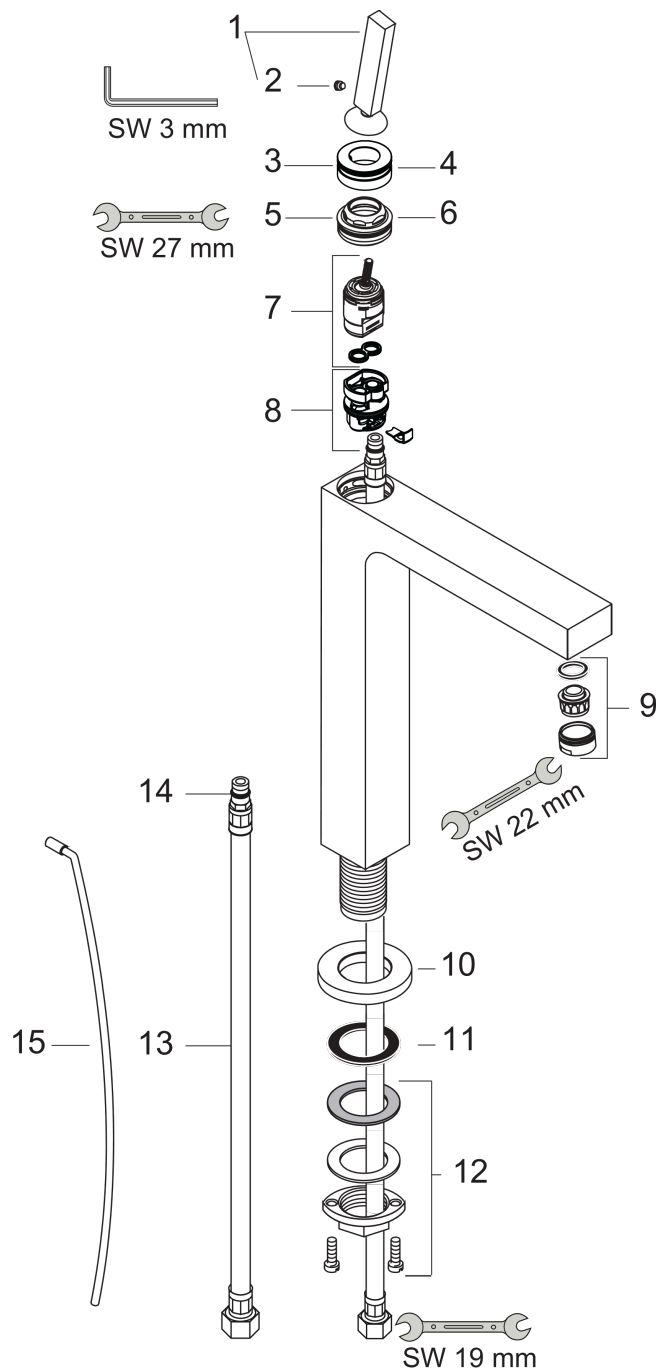

AXOR Citterio
Single lever basin mixer 280 with pin handle for wash bowls with pop-up waste set
 Finish: **Chrome** Article Number: **39020000**

product features

- consists of: single lever basin mixer, waste set
- ComfortZone: 280
- projection: 201 mm
- spout height: 277 mm
- handle variant: pin handle
- spray type: normal spray
- maximum flow rate at 3 bar: 5 l/min
- ceramic cartridge
- suitable for continuous flow water heaters
- pop-up waste set G 1¼
- connection type: G ¾ hose connections
- connection dimension: DN15
- EU taxonomy: max. 6 l/min - Substantial Contribution (SC) possible

Exploded Drawing

Year of production: >10/10

AXOR Citterio
Single lever basin mixer 280 with pin handle for wash bowls with pop-up waste set
 Finish: **Chrome** Article Number: **39020000**

Spare part list

Year of production: >10/10

| Pos. | | Article Number | PC | PU |
|------|---|----------------|----|----|
| 1 | handle | 39091000 | 16 | 1 |
| 2 | hollow set screw M6x6 | 97660000 | 1 | 1 |
| 3 | escutcheon | 97466000 | 10 | 1 |
| 4 | O-ring 33x1,5 | 98164000 | 1 | 1 |
| 5 | nut | 97157000 | 6 | 1 |
| 6 | O-Ring 30x2 | 98186000 | 1 | 1 |
| 7 | cartridge, assy | 96339000 | 12 | 1 |
| 8 | adapter for cartridge | 92186000 | 4 | 1 |
| 9 | aerator M24x1 (5 l/min) | 13185000 | 98 | 1 |
| 10 | escutcheon | 97807000 | 11 | 1 |
| 11 | lever collar | 97548000 | 1 | 1 |
| 12 | fixing set (Ø 32) | 13961000 | 7 | 1 |
| 13 | connection hose 900 mm M8x0,75 G3/8 | 96316000 | 9 | 1 |
| 14 | O-ring 7x1,5 | 98422000 | 1 | 1 |
| 15 | pull rod | 96923000 | 8 | 1 |
| a | pop up waste | 94139000 | 98 | 1 |
| b | fixation extension 35 mm | 13898000 | 12 | 1 |
| c | service tool for disassembling the handle | 92124000 | 15 | 1 |