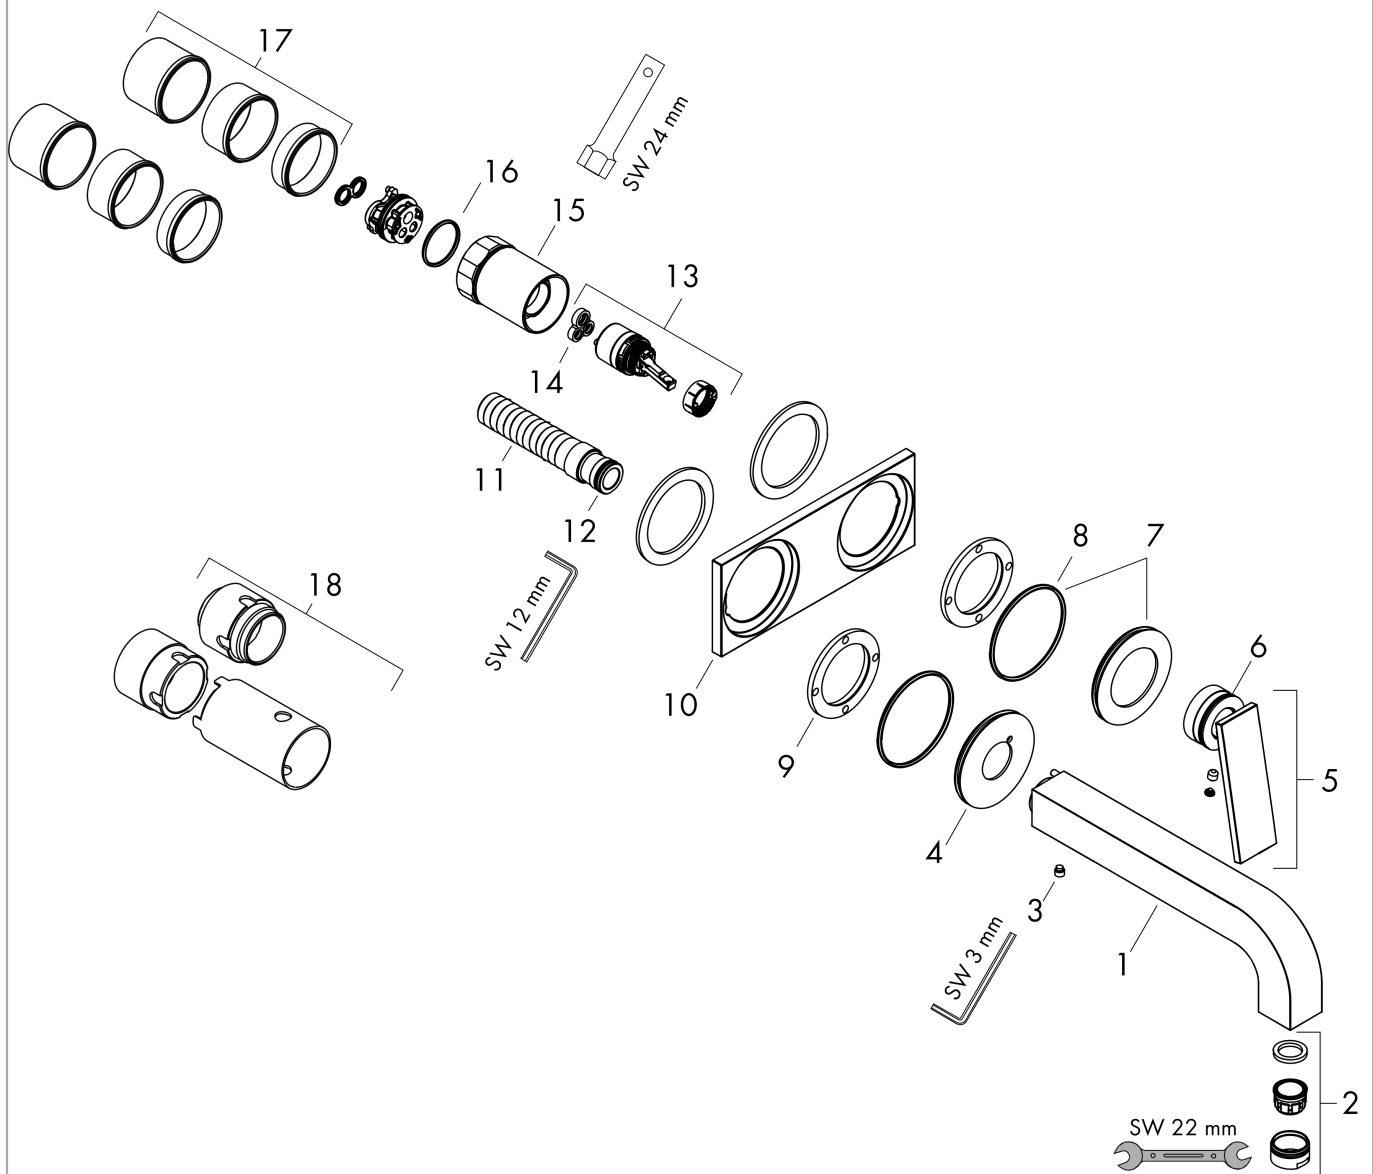

### product features

- consists of: single lever basin mixer for concealed installation wall-mounted, waste set
- projection: 220 mm
- handle variant: lever handle
- spray type: normal spray
- maximum flow rate at 3 bar: 5 l/min
- ceramic cartridge
- suitable for continuous flow water heaters
- non-closing waste set
- connection type: basic set
- connection dimension: DN15
- handle can be positioned on the right or left, depending on the basic set installation
- EU taxonomy: max. 6 l/min - Substantial Contribution (SC) possible

## Flowchart

**AXOR Citterio**  
**Single lever basin mixer for concealed installation wall-mounted with lever handle, spout 220 mm and plate**  
 Finish: **Chrome** Article Number: **39119000**

## Exploded Drawing

Year of production: >04/21

**AXOR Citterio**  
**Single lever basin mixer for concealed installation wall-mounted with lever handle, spout 220 mm and plate**  
 Finish: **Chrome** Article Number: **39119000**

## Spare part list

Year of production: >04/21

Pos.		Article Number	PC	PU
1	spout 220 mm	97239000	21	1
2	aerator M24x1 (5 l/min)	13185000	98	1
3	hollow set screw M6x6	97660000	1	1
4	escutcheon for spout	97695000	11	1
5	handle	94320000	15	1
6	O-ring 33x1,5	98164000	1	1
7	escutcheon for handle	96912000	10	1
8	O-ring 57x2,5	98394000	2	1
9	nut	97601000	6	1
10	escutcheon	96914000	17	1
11	connecting thread G½	97228000	10	1
12	O-ring 16x2,5	98134000	1	1
13	cartridge, assy	92900000	10	1
14	seal	93383000	4	1
15	sleeve	93373000	14	1
16	O-ring 26x2	98147000	1	1
17	fixing set	97971000	9	1
18	extension 25 mm	13586000	98	1
a	pop up waste	51301000	98	1