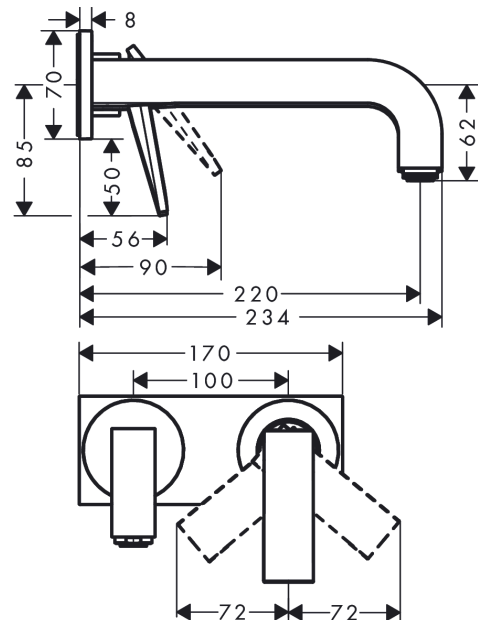

## AXOR Citterio

Single lever basin mixer for concealed installation wall-mounted with lever handle, spout 220 mm and plate

Finish: **Chrome** Article Number: **39119000**

### product features

- consists of: single lever basin mixer for concealed installation wall-mounted, waste set
- projection: 220 mm
- handle variant: lever handle
- spray type: normal spray
- maximum flow rate at 3 bar: 5 l/min
- ceramic cartridge
- suitable for continuous flow water heaters
- non-closing waste set
- connection type: basic set
- connection dimension: DN15
- handle can be positioned on the right or left, depending on the basic set installation
- EU taxonomy: max. 6 l/min - Substantial Contribution (SC) possible

### Scale drawing

**AXOR Citterio**  
**Single lever basin mixer for concealed installation wall-mounted with lever handle, spout 220 mm and plate**  
Finish: **Chrome** Article Number: **39119000**

## Spare part list

Year of production: >04/21

Pos.		Article Number	PC	PU
1	spout 220 mm	97239000	21	1
2	aerator M24x1 (5 l/min)	13185000	98	1
3	hollow set screw M6x6	97660000	1	1
4	escutcheon for spout	97695000	11	1
5	handle	94320000	15	1
6	O-ring 33x1,5	98164000	1	1
7	escutcheon for handle	96912000	10	1
8	O-ring 57x2,5	98394000	2	1
9	nut	97601000	6	1
10	escutcheon	96914000	17	1
11	connecting thread G½	97228000	10	1
12	O-ring 16x2,5	98134000	1	1
13	cartridge, assy	92900000	10	1
14	seal	93383000	4	1
15	sleeve	93373000	14	1
16	O-ring 26x2	98147000	1	1
17	fixing set	97971000	9	1
18	extension 25 mm	13586000	98	1
a	pop up waste	51301000	98	1