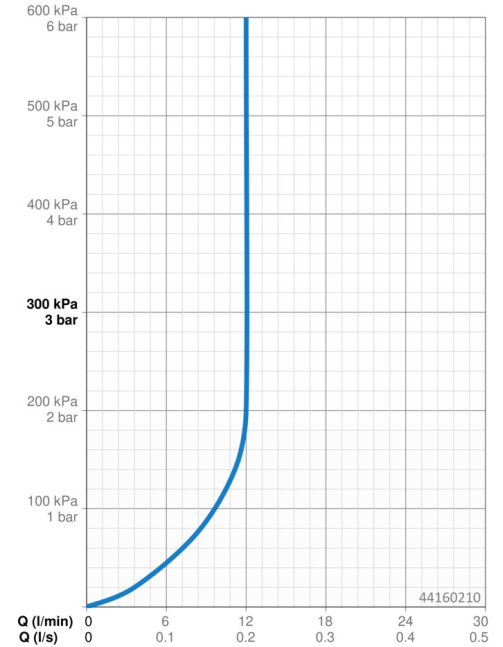

Technical data

Flow properties

Flow-rate at 3 bar (with flow controller) **12.0 l/min**

Technical properties

Hot water supply **max. +65°C**
Working pressure **0.5-5 bar**
Diameter **Ø 22 mm**
Installation width **max 720 mm**
Length / Height **766 mm**
Material **Brass/Plastic**

Regulations

EN standard **EN1112**
Noise class **I (ISO 3822)**

Approvals and Declarations

Declaration of conformity **DoC**
EPD **S-P-06395**

Sustainability

EPD module A1 (kg CO2 eq.) **4,85**
EPD module A2 (kg CO2 eq.) **0,24**
EPD module A3 (kg CO2 eq.) **0,56**
EPD module A1-A3 (kg CO2 eq.) **5,66**
EPD module A4 (kg CO2 eq.) **0,24**
EPD module B7 (kg CO2 eq.) **2110,00**
EPD module C2 (kg CO2 eq.) **0,01**
EPD module C3 (kg CO2 eq.) **0,00**
EPD module C4 (kg CO2 eq.) **1,51**
EPD module D (kg CO2 eq.) **-0,63**