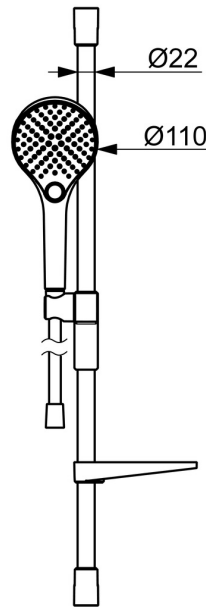

EAN: 4057304013041
static.hansa.com/44160210

Elegant Handshower designed to fit in every bathroom.

Our 3-spray handshower is easy to operate with a nice designed push button to easily change the water sprays.

The hand shower slider is designed for an easy grip and easy adjustment in height with just one hand.

Easy, simple and elegant for any bathroom

- Shower solutions
- Wall mounted
- Chrome
- Hand shower, Shower rail, Variable fixing points, Adjustable shower rail bracket, Soap dish, Anti limescale technology (easy to clean), Shower hose (1750 mm), Twist guard for shower hose
- Normal - Even and soft water stream, Massage - Strong water stream due to rotatable spray nozzles, Rain - Even and strong water stream
- Flexible length / can be shortened, Anti-twist hose connector
- 3 spray functions

Technical data

Flow properties

Flow-rate at 3 bar (with flow controller) **12.0 l/min**

Technical properties

Hot water supply **max. +65°C**
 Working pressure **0.5-5 bar**
 Diameter **Ø 22 mm**
 Installation width **max 720 mm**
 Length / Height **766 mm**
 Material **Brass/Plastic**

Spare parts

SP44130200

	Name	Code
01	Wall bracket	1013048V
02	Slide for shower rail	1012974V
03	Soap holder White	1013165V