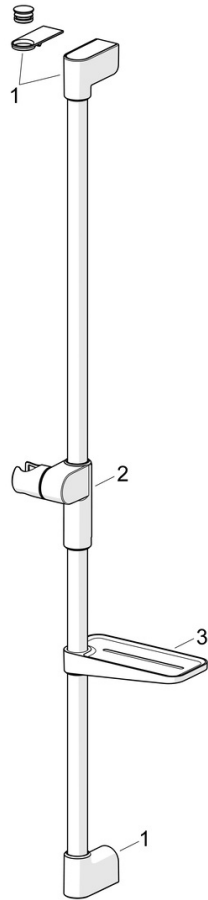

EAN: 4057304013041
static.hansa.com/44160210

Elegant Handshower designed to fit in every bathroom.

Our 3-spray handshower is easy to operate with a nice designed push button to easily change the water sprays.

The hand shower slider is designed for an easy grip and easy adjustment in height with just one hand.

Easy, simple and elegant for any bathroom

- Shower solutions
- Wall mounted
- Chrome
- Hand shower, Shower rail, Variable fixing points, Adjustable shower rail bracket, Soap dish, Anti limescale technology (easy to clean), Shower hose (1750 mm), Twist guard for shower hose
- Normal - Even and soft water stream, Massage - Strong water stream due to rotatable spray nozzles, Rain - Even and strong water stream
- Flexible length / can be shortened, Anti-twist hose connector
- 3 spray functions

Technical data

Flow properties

Flow-rate at 3 bar (with flow controller) **12.0 l/min**

Technical properties

Hot water supply **max. +65°C**
 Working pressure **0.5-5 bar**
 Diameter **Ø 22 mm**
 Installation width **max 720 mm**
 Length / Height **766 mm**
 Material **Brass/Plastic**

Spare parts

SP44130200

	Name	Code
01	Wall bracket	1013048V
02	Slide for shower rail	1012974V
03	Soap holder White	1013165V