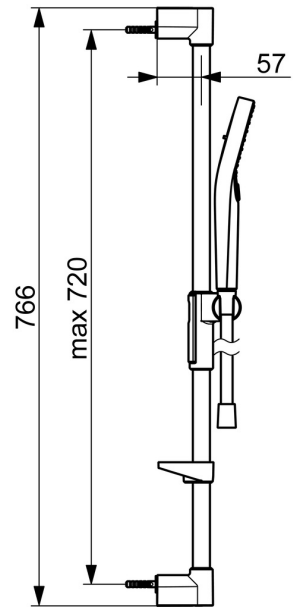

EAN: 4057304013041
static.hansa.com/44160210

Elegant Handshower designed to fit in every bathroom.

Our 3-spray handshower is easy to operate with a nice designed push button to easily change the water sprays.

The hand shower slider is designed for an easy grip and easy adjustment in height with just one hand.

Easy, simple and elegant for any bathroom

- Shower solutions
- Wall mounted
- Chrome
- Hand shower, Shower rail, Variable fixing points, Adjustable shower rail bracket, Soap dish, Anti limescale technology (easy to clean), Shower hose (1750 mm), Twist guard for shower hose
- Normal - Even and soft water stream, Massage - Strong water stream due to rotatable spray nozzles, Rain - Even and strong water stream
- Flexible length / can be shortened, Anti-twist hose connector
- 3 spray functions

Technical data

Flow properties

Flow-rate at 3 bar (with flow controller) **12.0 l/min**

Technical properties

Hot water supply **max. +65°C**
 Working pressure **0.5-5 bar**
 Diameter **Ø 22 mm**
 Installation width **max 720 mm**
 Length / Height **766 mm**
 Material **Brass/Plastic**

Spare parts

SP44130200

	Name	Code
01	Wall bracket	1013048V
02	Slide for shower rail	1012974V
03	Soap holder White	1013165V