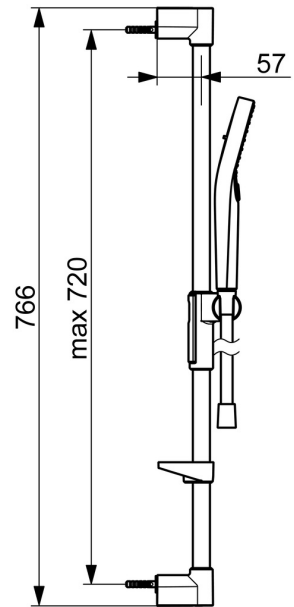

EAN: 4057304018138  
[static.hansa.com/4416021033](http://static.hansa.com/4416021033)

Elegant Handshower designed to fit in every bathroom.

Our 3-spray handshower is easy to operate with a nice designed push button to easily change the water sprays.

The hand shower slider is designed for an easy grip and easy adjustment in height with just one hand.

Easy, simple and elegant for any bathroom

- Shower solutions
- Wall mounted
- Matt black
- Hand shower, Shower rail, Adjustable shower rail bracket, Soap dish, Shower hose (1750 mm), Variable fixing points, Anti limescale technology (easy to clean), Twist guard for shower hose
- Normal - Even and soft water stream, Massage - Strong water stream due to rotatable spray nozzles, Rain - Even and strong water stream
- Flexible length / can be shortened, Anti-twist hose connector
- 3 spray functions

### Flow properties

Flow-rate at 3 bar (with flow controller) **12.0 l/min**

### Technical properties

Hot water supply **max. +65°C**  
 Working pressure **0.5-5 bar**  
 Diameter **Ø 22 mm**  
 Installation width **max 720 mm**  
 Length / Height **766 mm**  
 Material **Brass/Plastic**