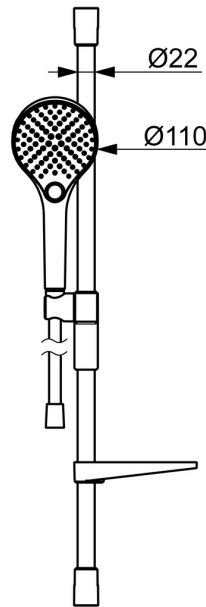

EAN: 4057304018138  
[static.hansa.com/4416021033](http://static.hansa.com/4416021033)

Elegant Handshower designed to fit in every bathroom.

Our 3-spray handshower is easy to operate with a nice designed push button to easily change the water sprays.

The hand shower slider is designed for an easy grip and easy adjustment in height with just one hand.

Easy, simple and elegant for any bathroom

- Shower solutions
- Wall mounted
- Matt black
- Hand shower, Shower rail, Adjustable shower rail bracket, Soap dish, Shower hose (1750 mm), Variable fixing points, Anti limescale technology (easy to clean), Twist guard for shower hose
- Normal - Even and soft water stream, Massage - Strong water stream due to rotatable spray nozzles, Rain - Even and strong water stream
- Flexible length / can be shortened, Anti-twist hose connector
- 3 spray functions

### Flow properties

Flow-rate at 3 bar (with flow controller) **12.0 l/min**

### Technical properties

Hot water supply **max. +65°C**  
 Working pressure **0.5-5 bar**  
 Diameter **Ø 22 mm**  
 Installation width **max 720 mm**  
 Length / Height **766 mm**  
 Material **Brass/Plastic**