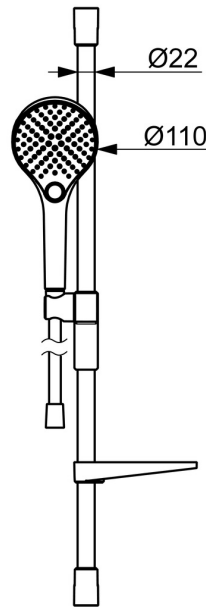

EAN: 4057304022005
static.hansa.com/4416021080

Elegant Handshower designed to fit in every bathroom.

Our 3-spray handshower is easy to operate with a nice designed push button to easily change the water sprays.

The hand shower slider is designed for an easy grip and easy adjustment in height with just one hand.

Easy, simple and elegant for any bathroom

- Shower solutions
- Wall mounted
- Brushed steel
- Hand shower, Shower rail, Variable fixing points, Adjustable shower rail bracket, Soap dish, Anti limescale technology (easy to clean), Shower hose (1750 mm), Twist guard for shower hose
- Normal - Even and soft water stream, Massage - Strong water stream due to rotatable spray nozzles, Rain - Even and strong water stream
- Flexible length / can be shortened, Anti-twist hose connector
- 3 spray functions

Technical data

Flow properties

Flow-rate at 3 bar (with flow controller) **12.0 l/min**

Technical properties

Hot water supply **max. +65°C**
 Working pressure **0.5-5 bar**
 Diameter **Ø 22 mm**
 Installation width **max 720 mm**
 Length / Height **766 mm**
 Material **Brass/Plastic**