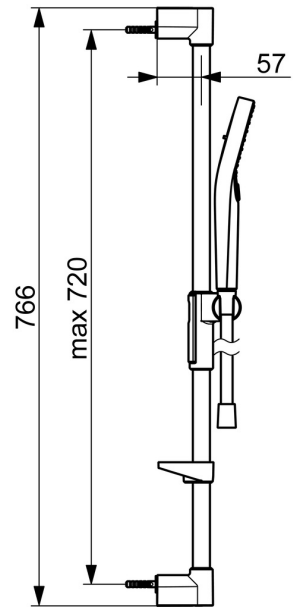

EAN: 4057304022005
static.hansa.com/4416021080

Elegant Handshower designed to fit in every bathroom.

Our 3-spray handshower is easy to operate with a nice designed push button to easily change the water sprays.

The hand shower slider is designed for an easy grip and easy adjustment in height with just one hand.

Easy, simple and elegant for any bathroom

- Shower solutions
- Wall mounted
- Brushed steel
- Hand shower, Shower rail, Variable fixing points, Adjustable shower rail bracket, Soap dish, Anti limescale technology (easy to clean), Shower hose (1750 mm), Twist guard for shower hose
- Normal - Even and soft water stream, Massage - Strong water stream due to rotatable spray nozzles, Rain - Even and strong water stream
- Flexible length / can be shortened, Anti-twist hose connector
- 3 spray functions

Technical data

Flow properties

Flow-rate at 3 bar (with flow controller) **12.0 l/min**

Technical properties

Hot water supply **max. +65°C**
 Working pressure **0.5-5 bar**
 Diameter **Ø 22 mm**
 Installation width **max 720 mm**
 Length / Height **766 mm**
 Material **Brass/Plastic**