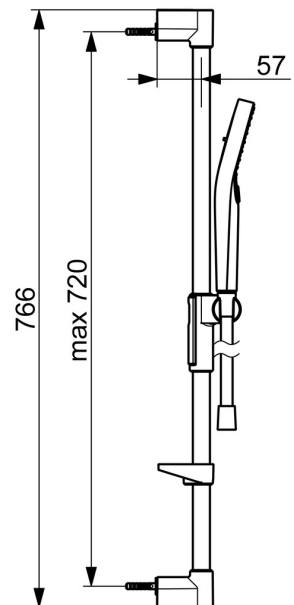

EAN: 4057304022012
static.hansa.com/4416021081

Elegant Handshower designed to fit in every bathroom.

Our 3-spray handshower is easy to operate with a nice designed push button to easily change the water sprays.

The hand shower slider is designed for an easy grip and easy adjustment in height with just one hand.

Easy, simple and elegant for any bathroom

- Shower solutions
- Wall mounted
- Brushed bronze
- Hand shower, Shower rail, Variable fixing points, Adjustable shower rail bracket, Soap dish, Anti limescale technology (easy to clean), Shower hose (1750 mm), Twist guard for shower hose
- Normal - Even and soft water stream, Massage - Strong water stream due to rotatable spray nozzles, Rain - Even and strong water stream
- Flexible length / can be shortened, Anti-twist hose connector
- 3 spray functions

Technical data

Flow properties

Flow-rate at 3 bar (with flow controller) **12.0 l/min**

Technical properties

Hot water supply **max. +65°C**
 Working pressure **0.5-5 bar**
 Diameter **Ø 22 mm**
 Installation width **max 720 mm**
 Length / Height **766 mm**
 Material **Brass/Plastic**