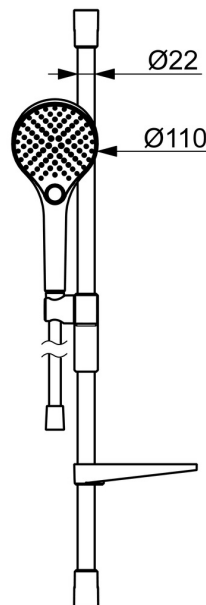

EAN: 4057304022012
static.hansa.com/4416021081

Elegant Handshower designed to fit in every bathroom.

Our 3-spray handshower is easy to operate with a nice designed push button to easily change the water sprays.

The hand shower slider is designed for an easy grip and easy adjustment in height with just one hand.

Easy, simple and elegant for any bathroom

- Shower solutions
- Wall mounted
- Brushed bronze
- Hand shower, Shower rail, Variable fixing points, Adjustable shower rail bracket, Soap dish, Anti limescale technology (easy to clean), Shower hose (1750 mm), Twist guard for shower hose
- Normal - Even and soft water stream, Massage - Strong water stream due to rotatable spray nozzles, Rain - Even and strong water stream
- Flexible length / can be shortened, Anti-twist hose connector
- 3 spray functions

Technical data

Flow properties

Flow-rate at 3 bar (with flow controller) **12.0 l/min**

Technical properties

Hot water supply **max. +65°C**
 Working pressure **0.5-5 bar**
 Diameter **Ø 22 mm**
 Installation width **max 720 mm**
 Length / Height **766 mm**
 Material **Brass/Plastic**