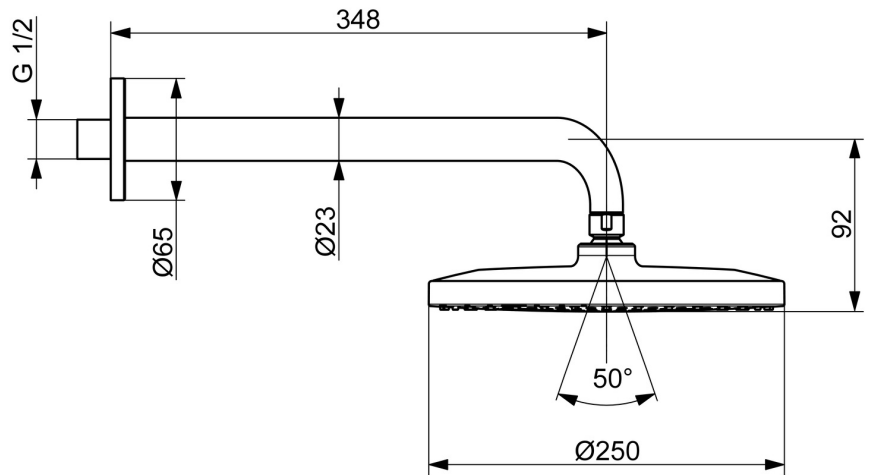

EAN: 4057304017995

static.hansa.com/44260200

The large and flat head shower has a gentle spray that covers the whole body. Enjoy the even and strong water stream for the ultimate relaxation.

Elegant design and total enjoyment

- Shower solutions
- Wall mounted
- Chrome
- Overhead shower, Rotatable ball joint connection, Anti limescale technology (easy to clean)
- Rain - Even and strong water stream
- External thread, Cover plate(s)
- 1 spray function

Technical data

Flow properties

Flow-rate at 3 bar (with flow controller) **12.0 l/min**

Technical properties

Hot water supply **max. +90°C**
 Working pressure **0.5-5 bar**
 Connection size **G1/2**
 Projection **348 mm**