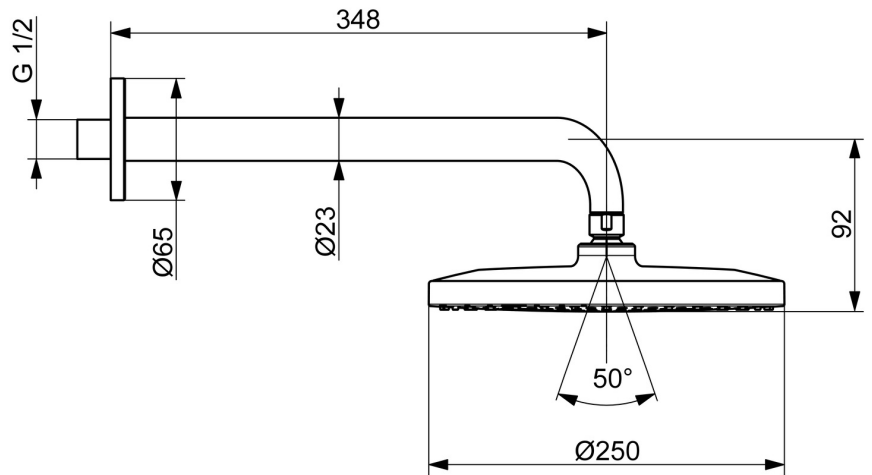

EAN: 4057304018077
static.hansa.com/4426020033

The large and flat head shower has a gentle spray that covers the whole body. Enjoy the even and strong water stream for the ultimate relaxation.

Elegant design and total enjoyment

- Shower solutions
- Wall mounted
- Matt black
- Overhead shower, Rotatable ball joint connection, Anti limescale technology (easy to clean)
- Rain - Even and strong water stream
- External thread, Cover plate(s)
- 1 spray function

Technical data

Flow properties

Flow-rate at 3 bar (with flow controller) **12.0 l/min**

Technical properties

Hot water supply **max. +90°C**
 Working pressure **0.5-5 bar**
 Connection size **G1/2**
 Projection **348 mm**