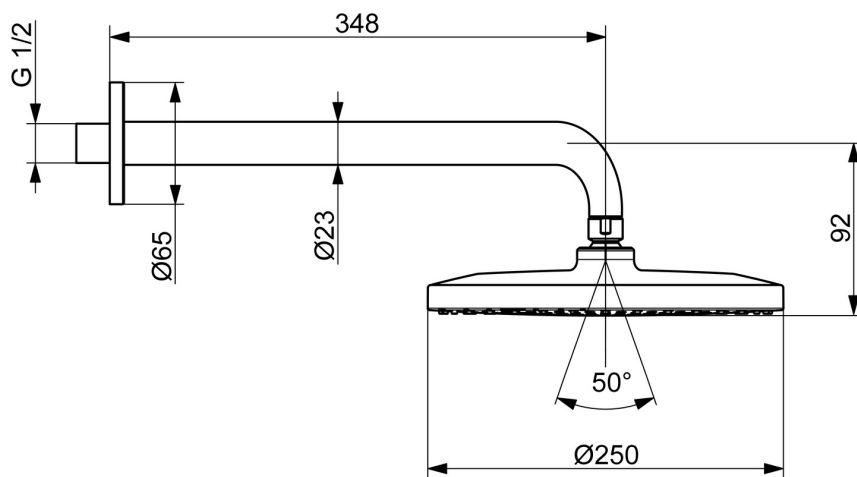

EAN: 4057304022029
static.hansa.com/4426020080

The large and flat head shower has a gentle spray that covers the whole body. Enjoy the even and strong water stream for the ultimate relaxation.

Elegant design and total enjoyment

- Shower solutions
- Wall mounted
- Brushed steel
- Overhead shower, Rotatable ball joint connection, Anti limescale technology (easy to clean)
- Rain - Even and strong water stream
- External thread, Cover plate(s)
- 1 spray function