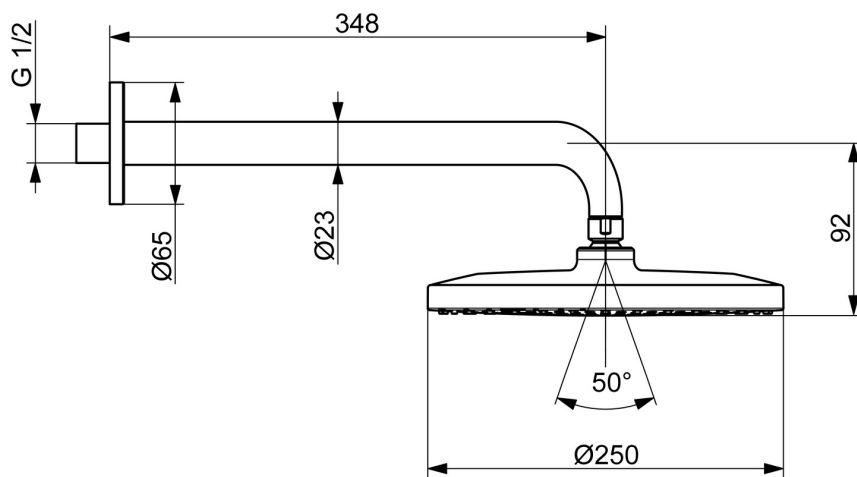

EAN: 4057304022036
static.hansa.com/4426020081

The large and flat head shower has a gentle spray that covers the whole body. Enjoy the even and strong water stream for the ultimate relaxation.

Elegant design and total enjoyment

- Shower solutions
- Wall mounted
- Brushed bronze
- Overhead shower, Rotatable ball joint connection, Anti limescale technology (easy to clean)
- Rain - Even and strong water stream
- External thread, Cover plate(s)
- 1 spray function

Technical data

Flow properties

Flow-rate at 3 bar (with flow controller) **12.0 l/min**

Technical properties

Hot water supply **max. +90°C**
 Working pressure **0.5-5 bar**
 Connection size **G1/2**
 Projection **348 mm**