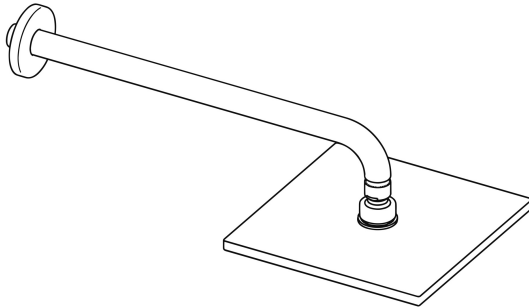

EAN: 4015474257429  
[static.hansa.com/44260240](http://static.hansa.com/44260240)

The square head shower has a gentle spray that covers the whole body. Enjoy the even and strong water stream for the ultimate relaxation.

modern design and total enjoyment

- Shower solutions
- Wall mounted
- Chrome
- Overhead shower, Eco flow control, Rotatable ball joint connection, Anti limescale technology (easy to clean)
- Rain - Even and strong water stream
- 1 spray function

### Technical properties

DN-size (nominal dimension) **DN15**  
 Hot water supply **max. +65°C**  
 Working pressure **0.5-10 bar**  
 Connection size **G1/2**  
 Projection **357 mm**  
 Material **Brass/Plastic**