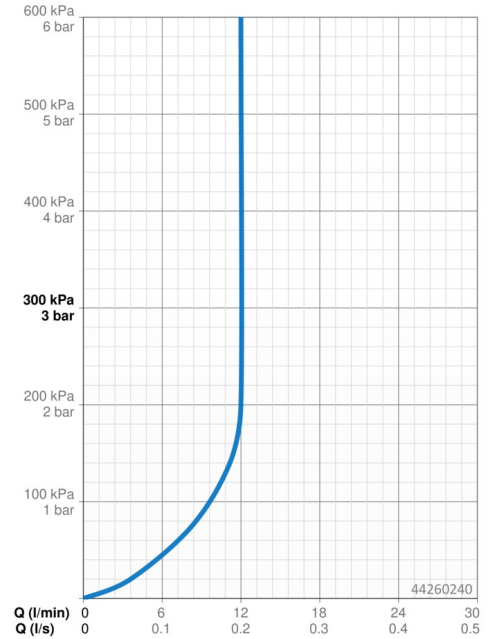

Technical data

Flow properties

Flow-rate at 3 bar (with flow controller) **12.0 l/min**

Technical properties

DN-size (nominal dimension) **DN15**
Hot water supply **max. +65°C**
Working pressure **0.5-10 bar**
Connection size **G1/2**
Projection **357 mm**
Material **Brass/Plastic**

Regulations

Noise class **II (ISO 3822)**

Approvals and Declarations

Declaration of conformity **DoC**