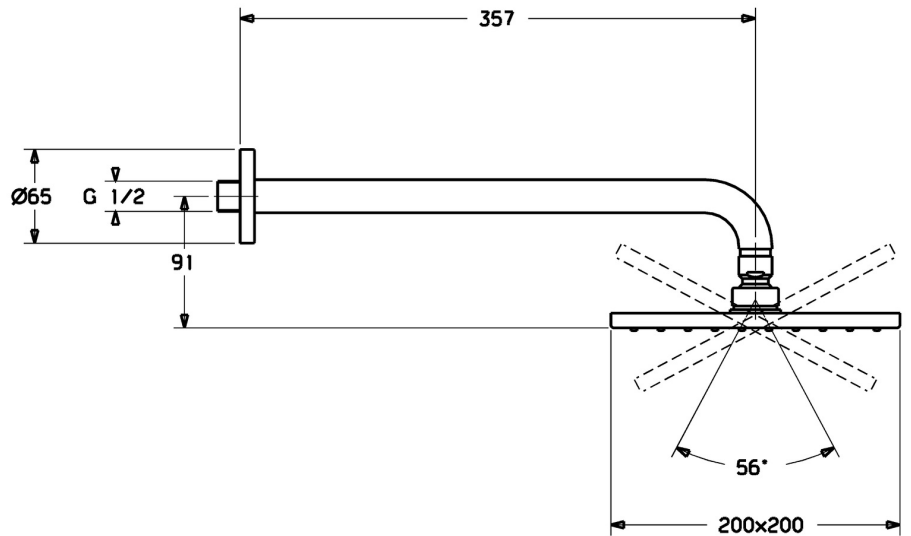

The square head shower has a gentle spray that covers the whole body. Enjoy the even and strong water stream for the ultimate relaxation.

modern design and total enjoyment

- Shower solutions
- Wall mounted
- Chrome
- Overhead shower, Eco flow control, Rotatable ball joint connection, Anti limescale technology (easy to clean)
- Rain - Even and strong water stream
- 1 spray function