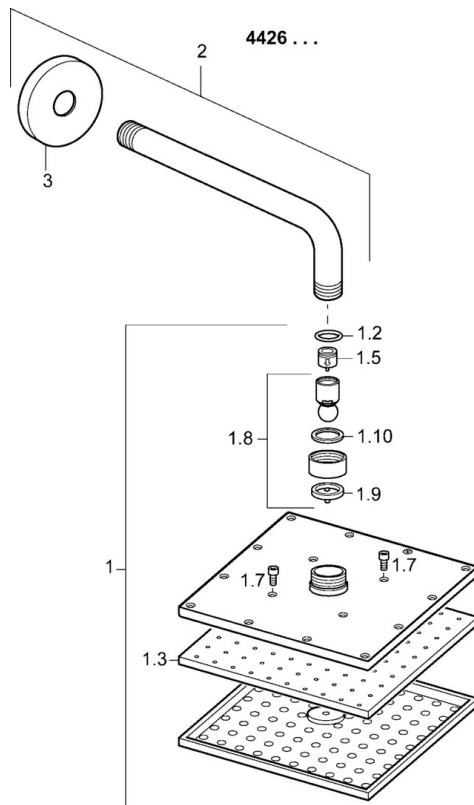

### Technical properties

DN-size (nominal dimension) **DN15**  
 Hot water supply **max. +65°C**  
 Working pressure **0.5-10 bar**  
 Connection size **G1/2**  
 Projection **357 mm**  
 Material **Brass/Plastic**

### SP44260240

	Name	Code
1	Overhead shower, 200x200 mm	59913873
1.3	Nozzle plate, 200x200 mm, (-2019) Discontinued	59913874
1.6	Flow limiter	59913753
1.7	Screw	59913754
2	Shower pipe, L=350	59913748
3	Cover flange, d 65 mm	59913750