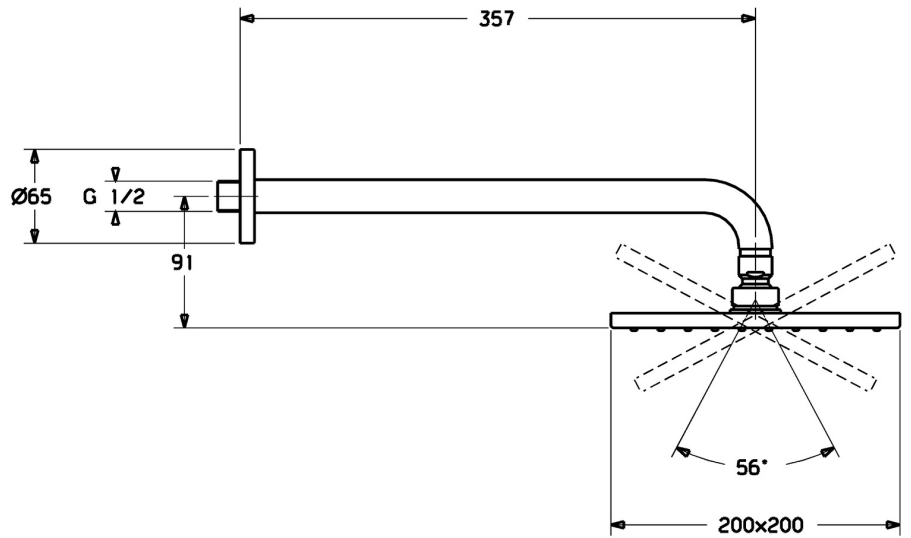

EAN: 4057304021916

static.hansa.com/4426024033

The square head shower has a gentle spray that covers the whole body. Enjoy the even and strong water stream for the ultimate relaxation.

modern design in the trend color matt black for a total enjoyment every day.

- Shower solutions
- Wall mounted
- Matt black
- Eco flow control, Overhead shower, Rotatable ball joint connection, Anti limescale technology (easy to clean)
- Rain - Even and strong water stream
- 1 spray function

Technical data

Flow properties

Flow-rate at 3 bar (with flow controller) **12.0 l/min**

Technical properties

DN-size (nominal dimension) **DN15**
 Hot water supply **max. +65°C**
 Working pressure **0.5-10 bar**
 Connection size **G1/2**
 Projection **357 mm**
 Material **Brass/Plastic**