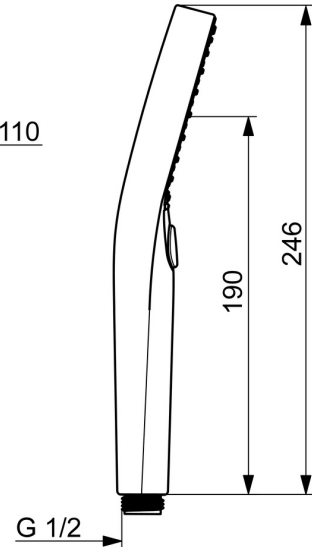

EAN: 4057304017940

static.hansa.com/44330300

Elegant Handshower designed to fit in every bathroom.

Our 3-spray handshower is easy to operate with a nice designed push button to easily change the water sprays.

Technical data

Flow properties

Flow-rate at 3 bar (with flow controller) **12.0 l/min**

Technical properties

Hot water supply **max. +65°C**
 Working pressure **0.5-5 bar**
 Connection size **G1/2**
 Material **Composite**