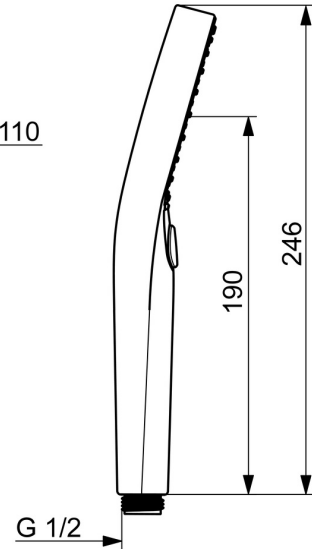

EAN: 4057304018053
static.hansa.com/4433030033

Elegant Handshower designed to fit in every bathroom.

Our 3-spray handshower is easy to operate with a nice designed push button to easily change the water sprays.

Technical data

Flow properties

Flow-rate at 3 bar (with flow controller) **12.0 l/min**

Technical properties

Hot water supply **max. +65°C**
 Working pressure **0.5-5 bar**
 Connection size **G1/2**
 Material **Composite**