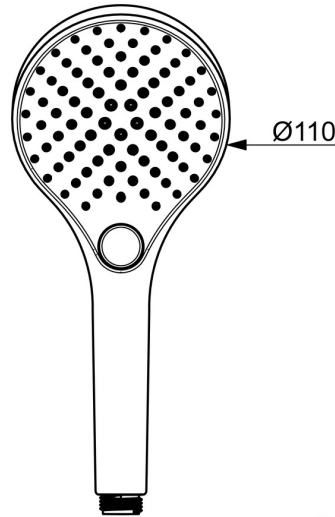

EAN: 4057304018053
static.hansa.com/4433030033

Elegant Handshower designed to fit in every bathroom.

Our 3-spray handshower is easy to operate with a nice designed push button to easily change the water sprays.

Easy, simple and elegant for any bathroom

- Shower solutions
- Accessories
- Matt black
- Anti limescale technology (easy to clean)
- Normal - Even and soft water stream, Massage - Strong water stream due to rotatable spray nozzles, Rain - Even and strong water stream
- 3 spray functions

Technical data

Flow properties

Flow-rate at 3 bar (with flow controller) **12.0 l/min**

Technical properties

Hot water supply **max. +65°C**
 Working pressure **0.5-5 bar**
 Connection size **G1/2**
 Material **Composite**