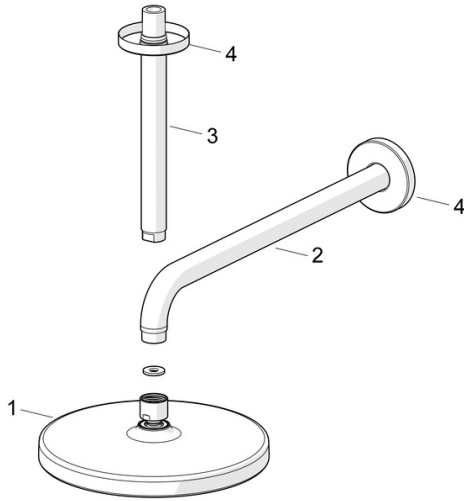

EAN: 4057304013379

static.hansa.com/44360100

- Shower solutions
- Wall mounted
- Chrome
- Overhead shower, Rotatable ball joint connection, Anti limescale technology (easy to clean)
- Rain - Even and strong water stream
- External thread, Cover plate(s)
- 1 spray function

Technical data

Flow properties

Flow-rate at 3 bar **15.0 l/min**

Technical properties

DN-size (nominal dimension) **DN15**
 Hot water supply **max. +65°C**
 Working pressure **1-10 bar**
 Connection size **G1/2**
 Projection **348 mm**
 Material **Composite**

Regulations

EN standard **EN 1112**
 Noise class **I (ISO 3822)**

Approvals and Declarations

Declaration of conformity **DoC**

Spare parts

SP44360100

	Name	Code
01	Overhead shower, d 200 mm	44740100
01	Overhead shower, 200x200 mm	44740200
02	Shower pipe, L=350	59913748
03	Shower pipe, L=200 mm	59913749
04	Cover flange, d 65 mm	59913750