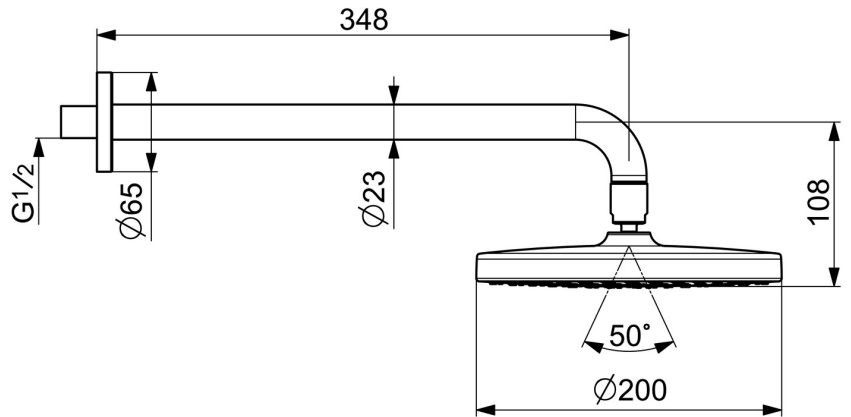

EAN: 4057304013379

static.hansa.com/44360100

- Shower solutions
- Wall mounted
- Chrome
- Overhead shower, Rotatable ball joint connection, Anti limescale technology (easy to clean)
- Rain - Even and strong water stream
- External thread, Cover plate(s)
- 1 spray function

Technical data

Flow properties

Flow-rate at 3 bar **15.0 l/min**

Technical properties

DN-size (nominal dimension) **DN15**
 Hot water supply **max. +65°C**
 Working pressure **1-10 bar**
 Connection size **G1/2**
 Projection **348 mm**
 Material **Composite**

Regulations

EN standard **EN 1112**
 Noise class **I (ISO 3822)**

Approvals and Declarations

Declaration of conformity **DoC**

Spare parts

SP44360100

	Name	Code
01	Overhead shower, d 200 mm	44740100
01	Overhead shower, 200x200 mm	44740200
02	Shower pipe, L=350	59913748
03	Shower pipe, L=200 mm	59913749
04	Cover flange, d 65 mm	59913750