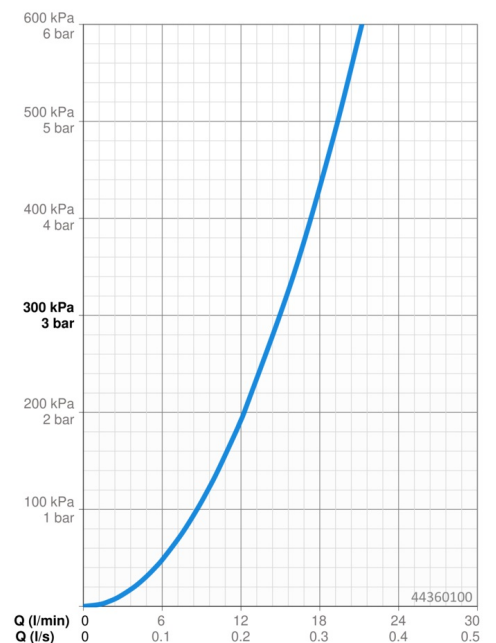

Approvals and Declarations

Declaration of conformity **DoC**