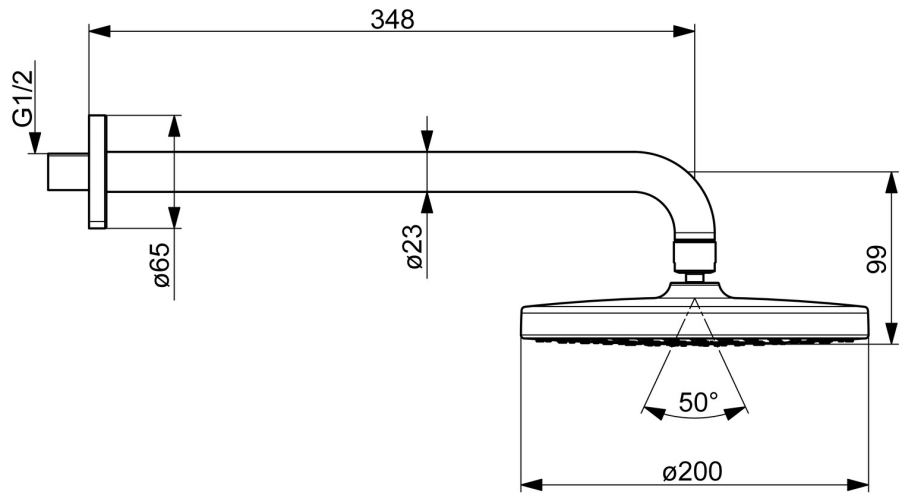

EAN: 4057304015670

static.hansa.com/4436010033

- Shower solutions
- Wall mounted
- Matt black
- Overhead shower, Rotatable ball joint connection, Anti limescale technology (easy to clean)
- Rain - Even and strong water stream
- External thread, Cover plate(s)
- 1 spray function

Technical data

Flow properties

Flow-rate at 3 bar **15.0 l/min**

Technical properties

DN-size (nominal dimension) **DN15**
 Hot water supply **max. +65°C**
 Working pressure **1-10 bar**
 Connection size **G1/2**
 Projection **348 mm**
 Material **Composite**