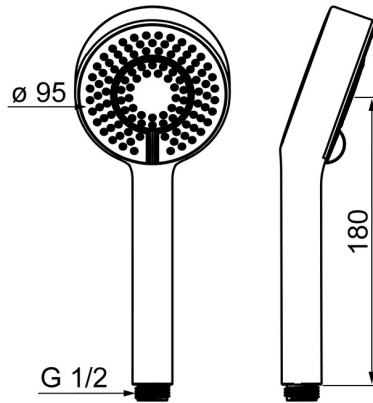

EAN: 4057304015687
static.hansa.com/4463030033

- Shower solutions
- Matt black
- Eco flow control, Anti limescale technology (easy to clean)
- Normal - Even and soft water stream, Refreshing
- Strong water stream, activates and refreshes body, Relaxing - Soft water stream, pleasant for entire body
- 3 spray functions

Technical data

Flow properties

Eco-flow at 3 bar	9.0 l/min
Flow-rate at 3 bar	18.0 l/min
Flow-rate at 3 bar (with flow controller)	15.0 l/min

Technical properties

Hot water supply	max. +65°C
Working pressure	0.5-5 bar
Connection size	G1/2
Material	Composite