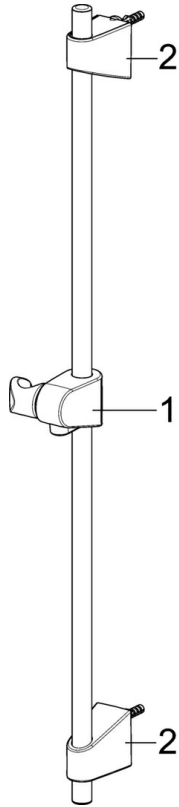

EAN: 4057304002519
static.hansa.com/44780233

- Shower solutions
- Wall mounted
- Chrome
- Hand shower, Shower rail, Adjustable shower rail bracket, Shower hose (1750 mm), Eco flow control, Anti limescale technology (easy to clean)
- Normal - Even and soft water stream, Refreshing - Strong water stream, activates and refreshes body, Relaxing - Soft water stream, pleasant for entire body
- 3 spray functions

Technical data

Flow properties

Flow-rate at 3 bar	18.0 l/min
Flow-rate at 3 bar (with flow controller)	15.0 l/min

Technical properties

Hot water supply	max. +65°C
Working pressure	0.5-5 bar
Connection size	G1/2
Diameter	Ø 18 mm
Installation width	max 720 mm
Length / Height	764 mm

Regulations

EN standard	EN 1112, EN 1113
-------------	-------------------------

Approvals and Declarations

Declaration of conformity	DoC
EPD	S-P-06395

Sustainability

EPD module A1 (kg CO2 eq.)	4,36
EPD module A2 (kg CO2 eq.)	0,21
EPD module A3 (kg CO2 eq.)	0,50
EPD module A1-A3 (kg CO2 eq.)	5,09
EPD module A4 (kg CO2 eq.)	0,22
EPD module B7 (kg CO2 eq.)	2637,50
EPD module C2 (kg CO2 eq.)	0,01
EPD module C3 (kg CO2 eq.)	0,00
EPD module C4 (kg CO2 eq.)	1,36
EPD module D (kg CO2 eq.)	-0,56

Spare parts

SP44780113

	Name	Code
01	Slide for shower rail	59914392
02	Wall support	59914394