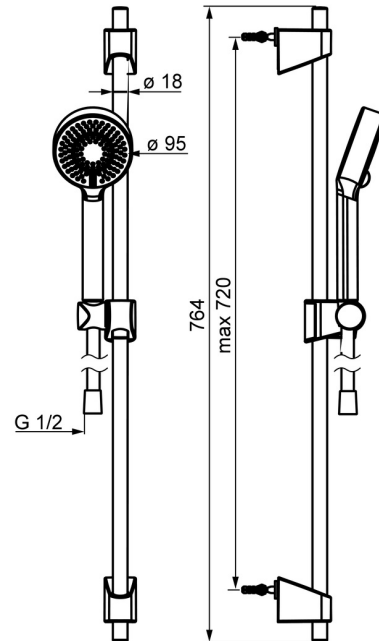

EAN: 4057304002519
static.hansa.com/44780233

- Shower solutions
- Wall mounted
- Chrome
- Hand shower, Shower rail, Adjustable shower rail bracket, Shower hose (1750 mm), Eco flow control, Anti limescale technology (easy to clean)
- Normal - Even and soft water stream, Refreshing - Strong water stream, activates and refreshes body, Relaxing - Soft water stream, pleasant for entire body
- 3 spray functions

Technical data

Flow properties

Flow-rate at 3 bar	18.0 l/min
Flow-rate at 3 bar (with flow controller)	15.0 l/min

Technical properties

Hot water supply	max. +65°C
Working pressure	0.5-5 bar
Connection size	G1/2
Diameter	Ø 18 mm
Installation width	max 720 mm
Length / Height	764 mm

Regulations

EN standard	EN 1112, EN 1113
-------------	-------------------------

Approvals and Declarations

Declaration of conformity	DoC
EPD	S-P-06395

Sustainability

EPD module A1 (kg CO2 eq.)	4,36
EPD module A2 (kg CO2 eq.)	0,21
EPD module A3 (kg CO2 eq.)	0,50
EPD module A1-A3 (kg CO2 eq.)	5,09
EPD module A4 (kg CO2 eq.)	0,22
EPD module B7 (kg CO2 eq.)	2637,50
EPD module C2 (kg CO2 eq.)	0,01
EPD module C3 (kg CO2 eq.)	0,00
EPD module C4 (kg CO2 eq.)	1,36
EPD module D (kg CO2 eq.)	-0,56

Spare parts

SP44780113

	Name	Code
01	Slide for shower rail	59914392
02	Wall support	59914394