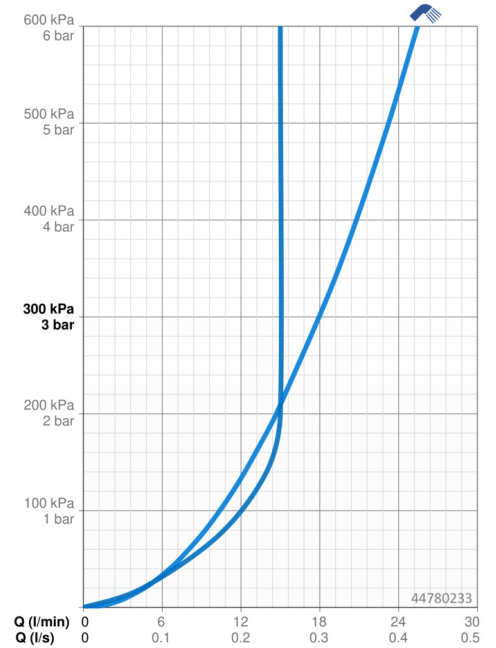

EAN: 4057304002519
static.hansa.com/44780233

- Shower solutions
- Wall mounted
- Chrome
- Hand shower, Shower rail, Adjustable shower rail bracket, Shower hose (1750 mm), Eco flow control, Anti limescale technology (easy to clean)
- Normal - Even and soft water stream, Refreshing - Strong water stream, activates and refreshes body, Relaxing - Soft water stream, pleasant for entire body
- 3 spray functions

Technical data

Flow properties

Flow-rate at 3 bar	18.0 l/min
Flow-rate at 3 bar (with flow controller)	15.0 l/min

Technical properties

Hot water supply	max. +65°C
Working pressure	0.5-5 bar
Connection size	G1/2
Diameter	Ø 18 mm
Installation width	max 720 mm
Length / Height	764 mm

Regulations

EN standard	EN 1112, EN 1113
-------------	-------------------------

Approvals and Declarations

Declaration of conformity	DoC
EPD	S-P-06395

Sustainability

EPD module A1 (kg CO2 eq.)	4,36
EPD module A2 (kg CO2 eq.)	0,21
EPD module A3 (kg CO2 eq.)	0,50
EPD module A1-A3 (kg CO2 eq.)	5,09
EPD module A4 (kg CO2 eq.)	0,22
EPD module B7 (kg CO2 eq.)	2637,50
EPD module C2 (kg CO2 eq.)	0,01
EPD module C3 (kg CO2 eq.)	0,00
EPD module C4 (kg CO2 eq.)	1,36
EPD module D (kg CO2 eq.)	-0,56