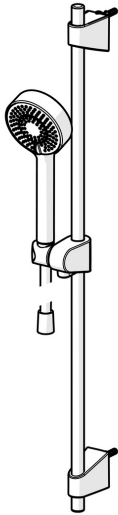

EAN: 4057304002519
static.hansa.com/44780233

- Shower solutions
- Wall mounted
- Chrome
- Hand shower, Shower rail, Adjustable shower rail bracket, Shower hose (1750 mm), Eco flow control, Anti limescale technology (easy to clean)
- Normal - Even and soft water stream, Refreshing - Strong water stream, activates and refreshes body, Relaxing - Soft water stream, pleasant for entire body
- 3 spray functions

Technical data

Flow properties

Flow-rate at 3 bar	18.0 l/min
Flow-rate at 3 bar (with flow controller)	15.0 l/min

Technical properties

Hot water supply	max. +65°C
Working pressure	0.5-5 bar
Connection size	G1/2
Diameter	Ø 18 mm
Installation width	max 720 mm
Length / Height	764 mm

Spare parts

SP44780113

	Name	Code
01	Slide for shower rail	59914392
02	Wall support	59914394