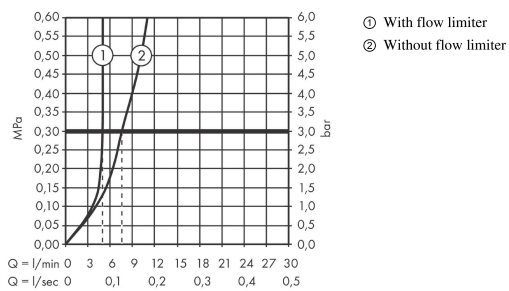

AXOR Uno
Single lever basin mixer 110 with zero handle with pop-up waste set
Finish: **Chrome** Article Number: **45001000**

Flowchart