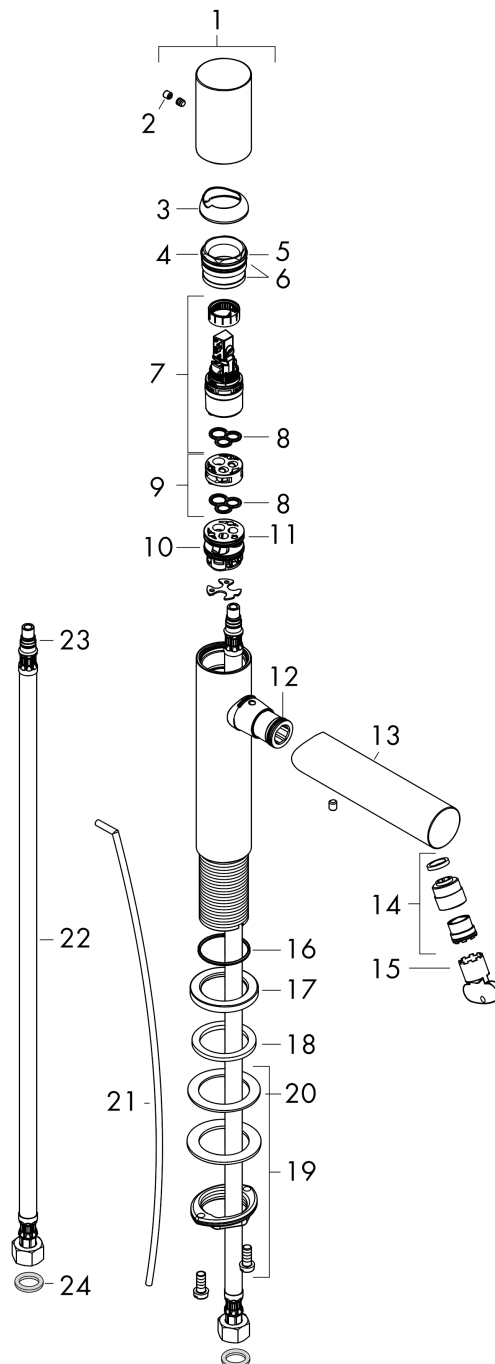

### product features

- consists of: single lever basin mixer, waste set
- ComfortZone: 110
- projection: 123 mm
- spout height: 109 mm
- handle variant: cylinder handle
- spray type: laminar spray
- maximum flow rate at 3 bar: 5 l/min
- ceramic cartridge
- temperature limitation adjustable
- suitable for continuous flow water heaters
- pop-up waste set G 1¼
- connection type: G ¾ hose connections
- connection dimension: DN15
- EU taxonomy: max. 6 l/min - Substantial Contribution (SC) possible

## Flowchart

**AXOR Uno**  
**Single lever basin mixer 110 with zero handle with pop-up waste set**  
Finish: **Chrome** Article Number: **45001000**

## Exploded Drawing

Year of production: >04/17

**AXOR Uno**  
**Single lever basin mixer 110 with zero handle with pop-up waste set**  
 Finish: **Chrome** Article Number: **45001000**

## Spare part list

Year of production: >04/17

Pos.		Article Number	PC	PU
1	handle	92887000	16	1
2	screw cover	95181000	1	1
3	flange	93116000	7	1
4	nut	92689000	7	1
5	O-ring 25x1,5	98146000	2	1
6	O-ring 27x1,5	92527000	3	1
7	cartridge, assy	97685000	11	1
8	seal	98865000	8	1
9	adapter for cartridge	92628000	6	1
10	adapter for cartridge	98866000	8	1
11	O-ring 23x2	98398000	1	1
12	O-ring 16x2	98133000	1	1
13	spout cpl.	92893000	14	1
14	aerator laminar M18x1 (5 l/min)	92896000	10	1
15	special tool	98987000	3	1
16	O-ring 30x1,5	98433000	1	1
17	escutcheon Ø 46 mm	95268000	7	1
18	flat seal	98749000	2	1
19	fixing set (Ø 32)	13961000	7	1
20	lever collar	97548000	1	1
21	pull rod	97158000	7	1
22	connection hose 600 mm M8x0,75 G3/8	96556000	7	1
23	O-ring 7x1,5	98422000	1	1
24	sealing set	95581000	2	1
a	pop up waste	94139000	98	1
b	fixation extension 35 mm	13898000	12	1