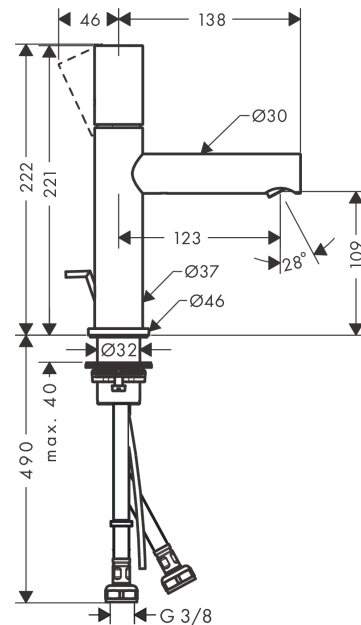

### product features

- consists of: single lever basin mixer, waste set
- ComfortZone: 110
- projection: 123 mm
- spout height: 109 mm
- handle variant: cylinder handle
- spray type: laminar spray
- maximum flow rate at 3 bar: 5 l/min
- ceramic cartridge
- temperature limitation adjustable
- suitable for continuous flow water heaters
- pop-up waste set G 1¼
- connection type: G ¾ hose connections
- connection dimension: DN15
- EU taxonomy: max. 6 l/min - Substantial Contribution (SC) possible

### Scale drawing

**AXOR Uno**  
**Single lever basin mixer 110 with zero handle with pop-up waste set**  
 Finish: **Chrome** Article Number: **45001000**

## Exploded Drawing

Year of production: >04/17

**AXOR Uno**  
**Single lever basin mixer 110 with zero handle with pop-up waste set**  
 Finish: **Chrome** Article Number: **45001000**

## Spare part list

Year of production: >04/17

Pos.		Article Number	PC	PU
1	handle	92887000	16	1
2	screw cover	95181000	1	1
3	flange	93116000	7	1
4	nut	92689000	7	1
5	O-ring 25x1,5	98146000	2	1
6	O-ring 27x1,5	92527000	3	1
7	cartridge, assy	97685000	11	1
8	seal	98865000	8	1
9	adapter for cartridge	92628000	6	1
10	adapter for cartridge	98866000	8	1
11	O-ring 23x2	98398000	1	1
12	O-ring 16x2	98133000	1	1
13	spout cpl.	92893000	14	1
14	aerator laminar M18x1 (5 l/min)	92896000	10	1
15	special tool	98987000	3	1
16	O-ring 30x1,5	98433000	1	1
17	escutcheon Ø 46 mm	95268000	7	1
18	flat seal	98749000	2	1
19	fixing set (Ø 32)	13961000	7	1
20	lever collar	97548000	1	1
21	pull rod	97158000	7	1
22	connection hose 600 mm M8x0,75 G3/8	96556000	7	1
23	O-ring 7x1,5	98422000	1	1
24	sealing set	95581000	2	1
a	pop up waste	94139000	98	1
b	fixation extension 35 mm	13898000	12	1