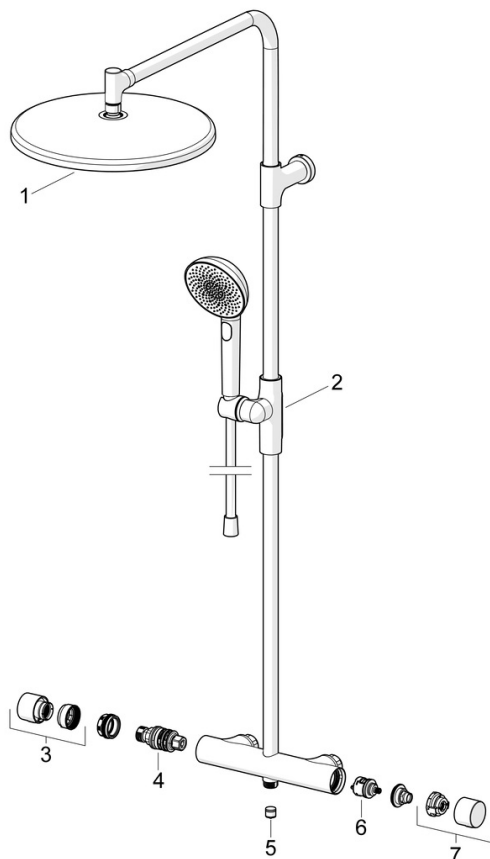

### Technical properties

Hot water supply	<b>max. +65°C</b>
Working pressure	<b>1-10 bar</b>
Connection size	<b>G3/4</b>
Installation width	<b>150 ± 15 mm</b>
Backflow prevention (EN1717)	<b>EB</b>
Material	<b>Brass/Plastic</b>

### SP47199103

	Name	Code
01	Overhead shower, d 300 mm	1018483V
02	Slide for shower rail	1018479V
03	Temperature control handle	1018476V
04	Thermostatic cartridge, 3.4	59914114
05	Non-return valve, DW15/DN10K	1018484V
06	Diverter	59914183
07	Flow control handle	1018477V