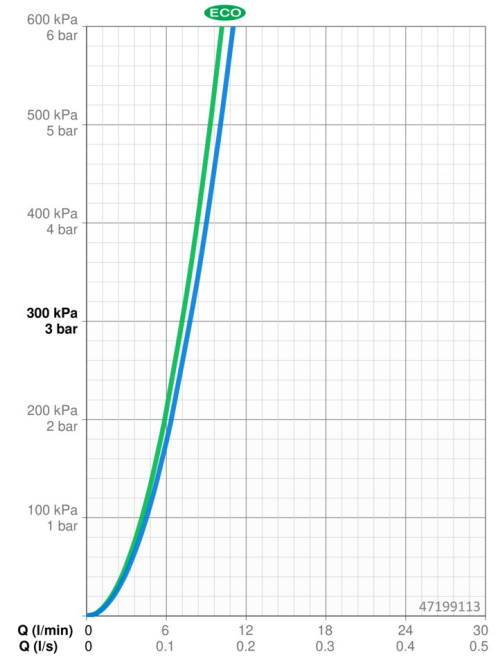

Technical data

Flow properties

Eco-flow at 3 bar	7.2 l/min
Flow-rate at 3 bar	7.8 l/min

Technical properties

Hot water supply	max. +65°C
Working pressure	1-10 bar
Connection size	G3/4
Installation width	150 ± 15 mm
Backflow prevention (EN1717)	EB
Material	Brass/Plastic

Regulations

EN standard	EN 1111, EN 1112, EN 1113
Noise class	I (ISO 3822)

Approvals and Declarations

Declaration of conformity	DoC