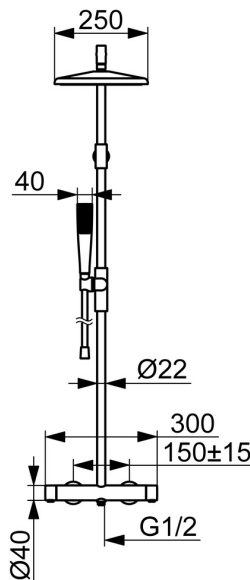

w/ s-connectors and covers  
 1-spray, 250x250 overhead shower  
 1-spray stick hand shower  
 1750mm hose

## ELEVATING YOUR MOMENTS

- Shower solutions
- Thermostatic
- Wall mounted
- Chrome
- Temperature control handle, Flow control handle, Hot/Cold symbols, Eco feature for water flow
- Turn operated diverter, Integrated into flow control handle
- Hand shower, Swivel overhead shower, Lockable in the middle position, Rotatable ball joint connection, Shower rail, Variable fixing points, Adjustable shower rail bracket, Anti limescale technology (easy to clean), Shower hose (1750 mm), Twist guard for shower hose
- Normal - Even and soft water stream
- Safety stop against scalding at 38°C, The housing of the fittings conducts minimal heat
- Thermostatic cartridge for automatic temperature control, Non-return valve(s), Litter filter(s)
- Direct connection, Internal thread, Cover plate(s)
- Flexible length / can be shortened, Anti-twist hose connector
- 1 spray function

### Technical properties

Hot water supply	<b>max. +65°C</b>
Working pressure	<b>1-10 bar</b>
Connection size	<b>G3/4</b>
Installation width	<b>150 ± 15 mm</b>
Backflow prevention (EN1717)	<b>EB</b>
Material	<b>Brass/Plastic</b>

### SP47199103

	Name	Code
01	Overhead shower, d 300 mm	1018483V
02	Slide for shower rail	1018479V
03	Temperature control handle	1018476V
04	Thermostatic cartridge, 3.4	59914114
05	Non-return valve, DW15/DN10K	1018484V
06	Diverter	59914183
07	Flow control handle	1018477V