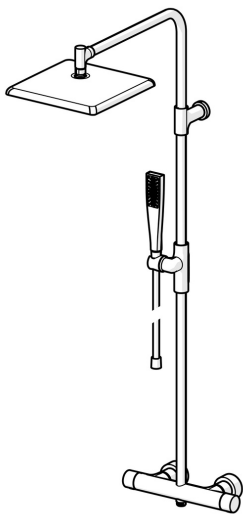

EAN: 4057304020698  
[static.hansa.com/47199113](http://static.hansa.com/47199113)

HANSAAURELIA A Harmony of Simplicity and Elegance.

The design of HANSAAURELIA is characterized by pure, fluid shapes—timeless in their simplicity yet subtly complex in execution. This results in a delicate dance between the straightforward and the intricate, visually capturing nature's own balance.

w/ s-connectors and covers  
 1-spray, 250x250 overhead shower  
 1-spray stick hand shower  
 1750mm hose

## ELEVATING YOUR MOMENTS

- Shower solutions
- Thermostatic
- Wall mounted
- Chrome
- Temperature control handle, Flow control handle, Hot/Cold symbols, Eco feature for water flow
- Turn operated diverter, Integrated into flow control handle
- Hand shower, Swivel overhead shower, Lockable in the middle position, Rotatable ball joint connection, Shower rail, Variable fixing points, Adjustable shower rail bracket, Anti limescale technology (easy to clean), Shower hose (1750 mm), Twist guard for shower hose
- Normal - Even and soft water stream
- Safety stop against scalding at 38°C, The housing of the fittings conducts minimal heat
- Thermostatic cartridge for automatic temperature control, Non-return valve(s), Litter filter(s)
- Direct connection, Internal thread, Cover plate(s)
- Flexible length / can be shortened, Anti-twist hose connector
- 1 spray function