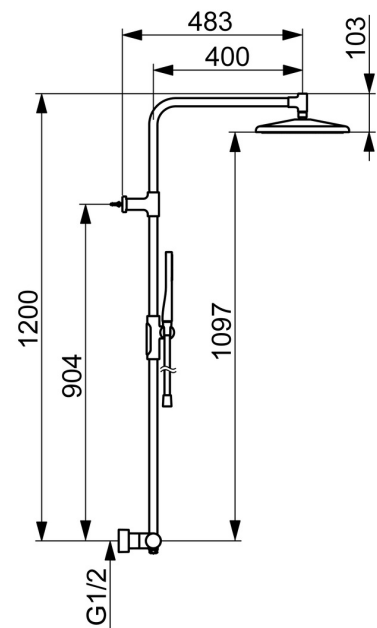

w/ s-connectors and covers  
 1-spray, 250x250 overhead shower  
 1-spray stick hand shower  
 1750mm hose

## ELEVATING YOUR MOMENTS

- Shower solutions
- Thermostatic
- Wall mounted
- Chrome
- Temperature control handle, Flow control handle, Hot/Cold symbols, Eco feature for water flow
- Turn operated diverter, Integrated into flow control handle
- Hand shower, Swivel overhead shower, Lockable in the middle position, Rotatable ball joint connection, Shower rail, Variable fixing points, Adjustable shower rail bracket, Anti limescale technology (easy to clean), Shower hose (1750 mm), Twist guard for shower hose
- Normal - Even and soft water stream
- Safety stop against scalding at 38°C, The housing of the fittings conducts minimal heat
- Thermostatic cartridge for automatic temperature control, Non-return valve(s), Litter filter(s)
- Direct connection, Internal thread, Cover plate(s)
- Flexible length / can be shortened, Anti-twist hose connector
- 1 spray function

### Technical properties

Hot water supply	<b>max. +65°C</b>
Working pressure	<b>1-10 bar</b>
Connection size	<b>G3/4</b>
Installation width	<b>150 ± 15 mm</b>
Backflow prevention (EN1717)	<b>EB</b>
Material	<b>Brass/Plastic</b>

### SP47199103

	Name	Code
01	Overhead shower, d 300 mm	1018483V
02	Slide for shower rail	1018479V
03	Temperature control handle	1018476V
04	Thermostatic cartridge, 3.4	59914114
05	Non-return valve, DW15/DN10K	1018484V
06	Diverter	59914183
07	Flow control handle	1018477V