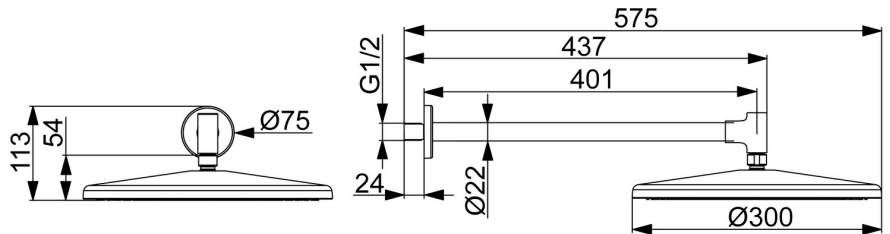

EAN: 4057304020636
static.hansa.com/47260300

HANSAAURELIA. A Harmony of Simplicity and Elegance.

AURELIA draws design inspiration from the exquisite elements found in wild nature. The gentle curve of a tiny waterdrop serves as the blueprint for our hand and head showers, completing the design with elegance.

300mm Head shower
 Wall installation

ELEVATING YOUR MOMENTS

- Shower solutions
- Wall mounted
- Chrome
- Overhead shower, Rotatable ball joint connection, Anti limescale technology (easy to clean)
- Refreshing - Strong water stream, activates and refreshes body
- External thread, Cover plate(s)
- 1 spray function

Technical data

Flow properties

Flow-rate at 3 bar (with flow reducers) **12.0 l/min**

Technical properties

Hot water supply **max. +65°C**
 Working pressure **0.5-5 bar**
 Connection size **G1/2**
 Backflow prevention (EN1717) **EB**
 Material **Brass/Plastic**