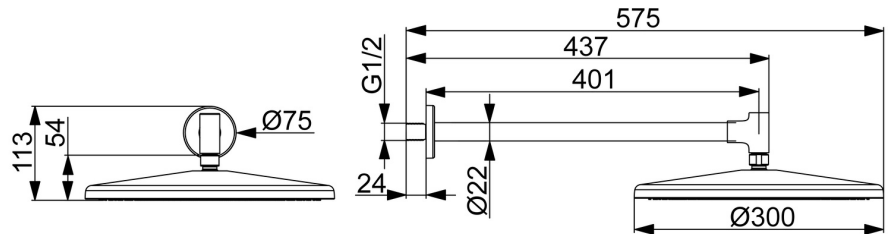

EAN: 4057304021244

static.hansa.com/4726030033

HANSAAURELIA. A Harmony of Simplicity and Elegance.

AURELIA draws design inspiration from the exquisite elements found in wild nature. The gentle curve of a tiny waterdrop serves as the blueprint for our hand and head showers, completing the design with elegance.

Stand beneath the cascading water to experience a symphony of sensations, as clever design ensures efficient water distribution, embracing the complete body in refreshing and rejuvenating comfort.

Elevate your daily ritual with HANSAAURELIA, where every drop becomes a celebration of inherent beauty.

300mm Head shower

Wall installation

ELEVATING YOUR MOMENTS

- Shower solutions
- Wall mounted
- Matt black
- Overhead shower, Rotatable ball joint connection, Anti limescale technology (easy to clean)
- Refreshing - Strong water stream, activates and refreshes body
- External thread, Cover plate(s)
- 1 spray function