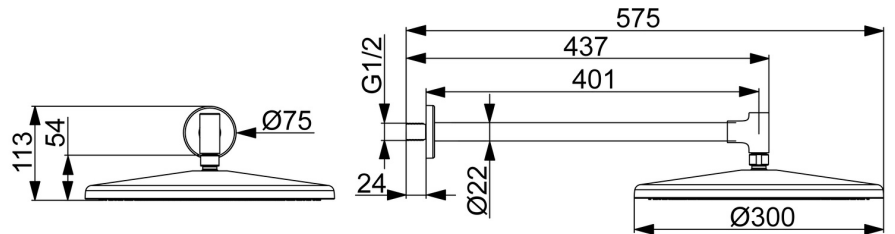

300mm Head shower

Wall installation

ELEVATING YOUR MOMENTS

- Shower solutions
- Wall mounted
- Brushed steel
- Overhead shower, Rotatable ball joint connection, Anti limescale technology (easy to clean)
- Refreshing - Strong water stream, activates and refreshes body
- External thread, Cover plate(s)
- 1 spray function

Technical data

Flow properties

Flow-rate at 3 bar (with flow reducers) **12.0 l/min**

Technical properties

Hot water supply **max. +65°C**
 Working pressure **0.5-5 bar**
 Connection size **G1/2**
 Backflow prevention (EN1717) **EB**
 Material **Brass/Plastic**