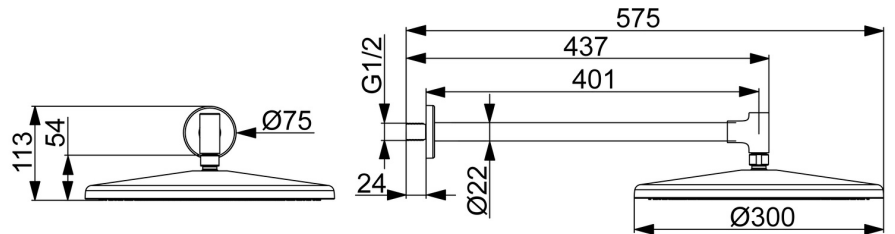

300mm Head shower

Wall installation

ELEVATING YOUR MOMENTS

- Shower solutions
- Wall mounted
- Brushed bronze
- Overhead shower, Rotatable ball joint connection, Anti limescale technology (easy to clean)
- Refreshing - Strong water stream, activates and refreshes body
- External thread, Cover plate(s)
- 1 spray function

Technical data

Flow properties

Flow-rate at 3 bar (with flow reducers) **12.0 l/min**

Technical properties

Hot water supply **max. +65°C**
 Working pressure **0.5-5 bar**
 Connection size **G1/2**
 Backflow prevention (EN1717) **EB**
 Material **Brass/Plastic**