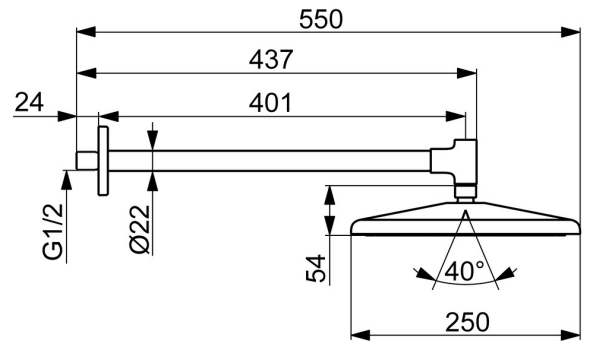

Technical data

Flow properties

Flow-rate at 3 bar (with flow reducers) **12.0 l/min**

Technical properties

Hot water supply **max. +65°C**
 Working pressure **0.5-5 bar**
 Connection size **G1/2**
 Backflow prevention (EN1717) **EB**
 Material **Brass/Plastic**