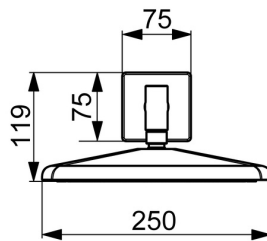

Technical data

Flow properties

Flow-rate at 3 bar (with flow reducers) **12.0 l/min**

Technical properties

Hot water supply **max. +65°C**
 Working pressure **0.5-5 bar**
 Connection size **G1/2**
 Backflow prevention (EN1717) **EB**
 Material **Brass/Plastic**