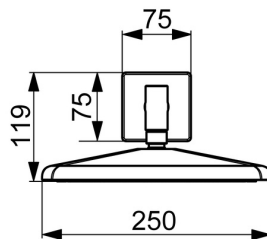

Technical data

Flow properties

Flow-rate at 3 bar (with flow reducers) **12.0 l/min**

Technical properties

Hot water supply **max. +65°C**
 Working pressure **0.5-5 bar**
 Connection size **G1/2**
 Backflow prevention (EN1717) **EB**
 Material **Brass/Plastic**