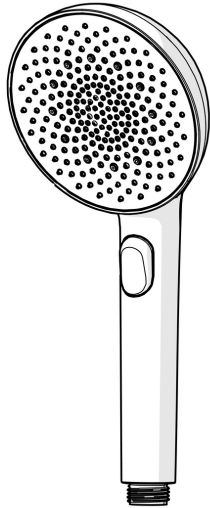

EAN: 4057304020568  
[static.hansa.com/47330100](http://static.hansa.com/47330100)

HANSAAURELIA A Symphony of Simplicity and Elegance.

Discover the harmony of HANSAAURELIA, a symphony of simplicity and elegance. AURELIA draws design inspiration from the exquisite elements of wild nature. From the graceful Lotus flower transformed into a spray face, designed for pure enjoyment, to the simplest curve of a tiny waterdrop shaping our hand shower, each detail reflects the beauty surrounding us in nature.

Grace is key to every element, creating a seamless connection between form and function.

110mm – 3 spray face Handshower  
 Easy push diverter for simple selection of spray face

### ELEVATING YOUR MOMENTS

- Shower solutions
- Accessories
- Chrome
- Anti limescale technology (easy to clean)
- Pulsating - Strong water stream for massage or body treatment, Intense - invigorating water stream, Relaxing - Soft water stream, pleasant for entire body
- 3 spray functions