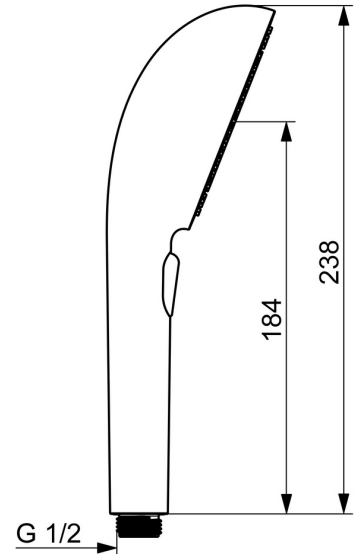

ELEVATING YOUR MOMENTS

- Shower solutions
- Accessories
- Chrome
- Anti limescale technology (easy to clean)
- Pulsating - Strong water stream for massage or body treatment, Intense - invigorating water stream, Relaxing - Soft water stream, pleasant for entire body
- 3 spray functions