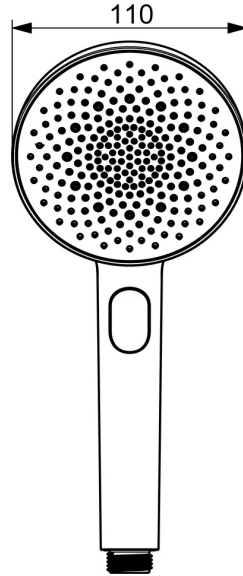

ELEVATING YOUR MOMENTS

- Shower solutions
- Accessories
- Chrome
- Anti limescale technology (easy to clean)
- Pulsating - Strong water stream for massage or body treatment, Intense - invigorating water stream, Relaxing - Soft water stream, pleasant for entire body
- 3 spray functions